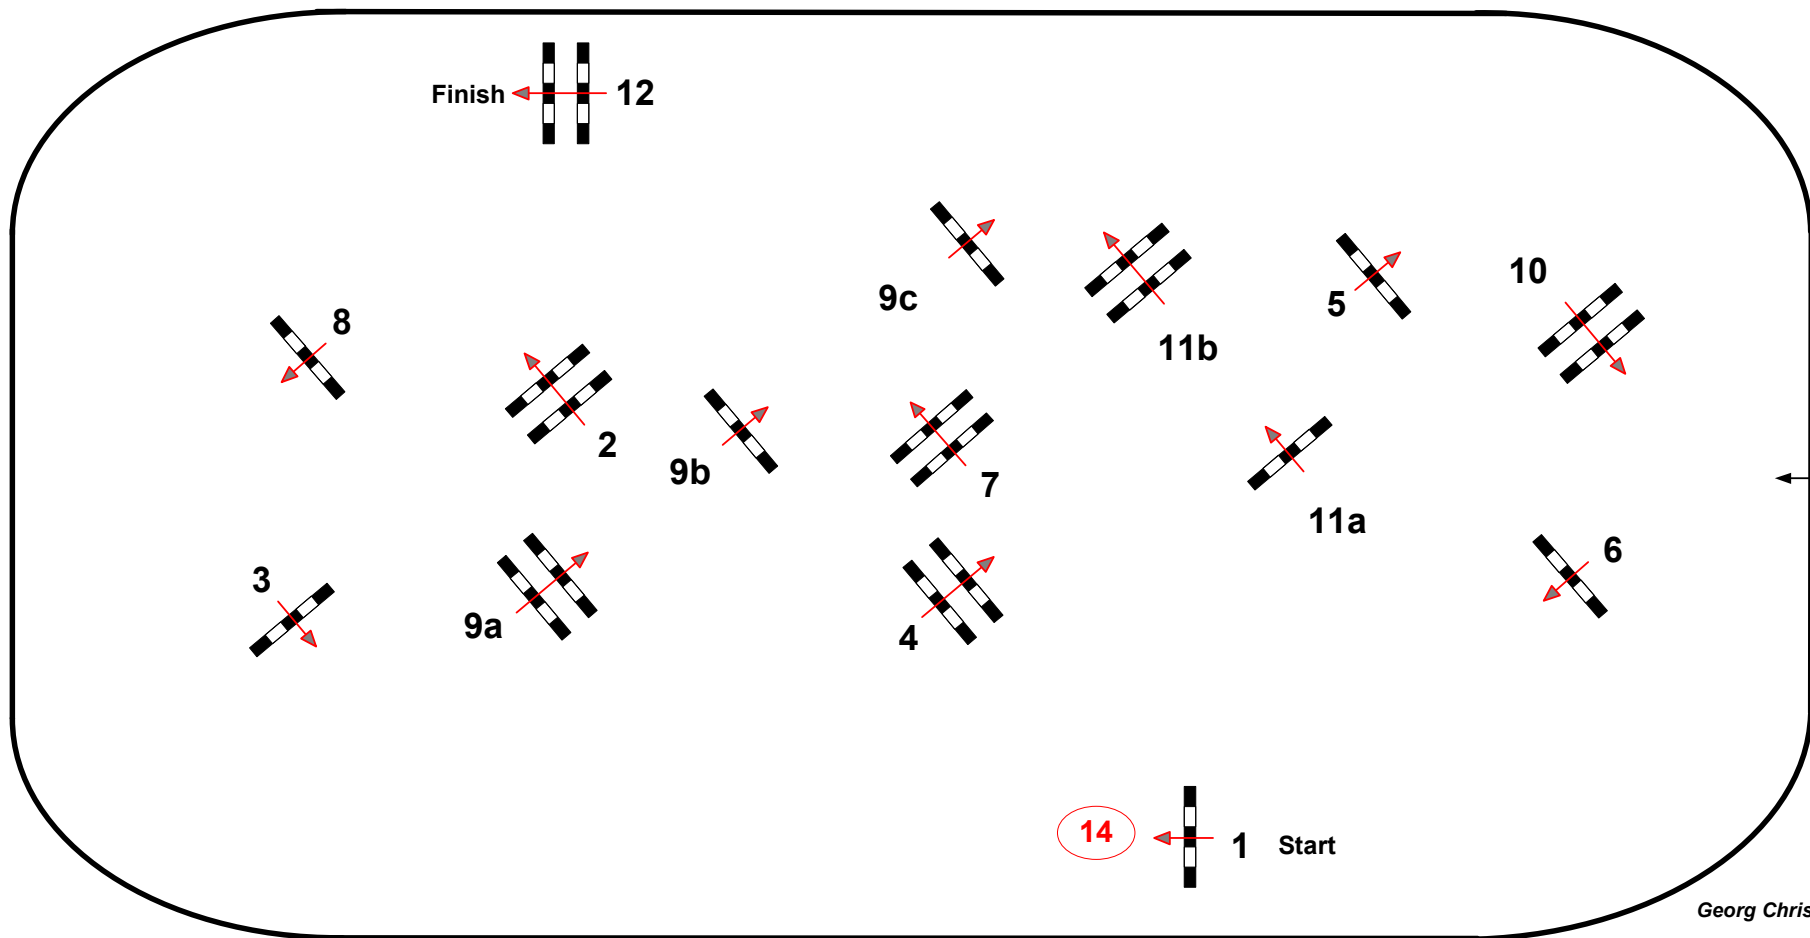

## CSI\*\*\* Salzburg Arena - Amadeus Horse Indoors

08.-12.Oktober 2008

18

Class No.: 18

European Youngster Cup Final

Competition with one jump-off

Table: A  
National RG:  
FEI RG / Art. 238.2.2  
Height: 1,45 m

Speed: 350 m/min  
Length: 370 m  
Time allowed: 64 sec  
Time limit: 128 sec

Obstacles: 12  
Efforts: 15  
Penalty sec:  
Closed combination:

1st Jump-off: **5-11a-12-9ab-7-3-14**  
Length: 290 m  
Time allowed: 50 sec  
Time limit: 100 sec