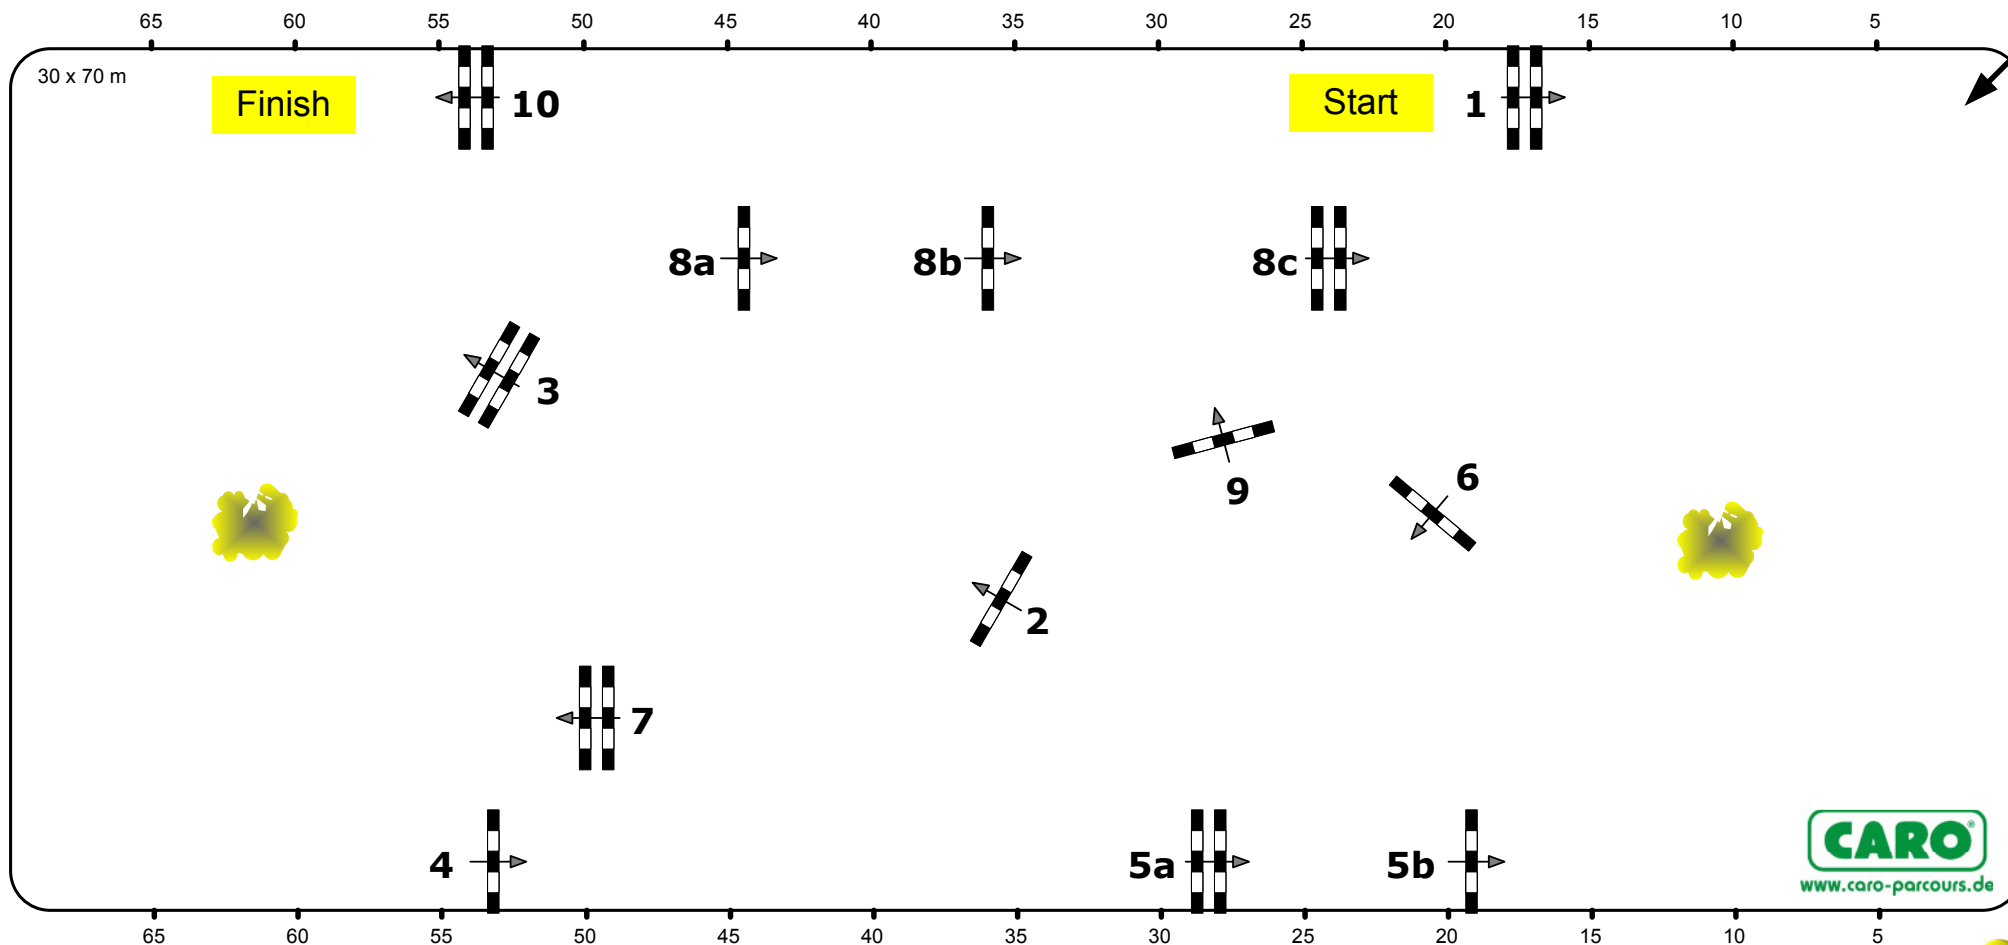

Class No.: 26

Hermann Schridde Gedächtnispreis

Stilspringprüfung Kl. M*

Table: A
National RG:
FEI RG / Art. 520,3a
Height: 1,20 m

Speed: 350 m/min
Length: 430 m
Time allowed: 74 sec
Time limit: 148 sec

Obstacles: 10
Efforts: 13