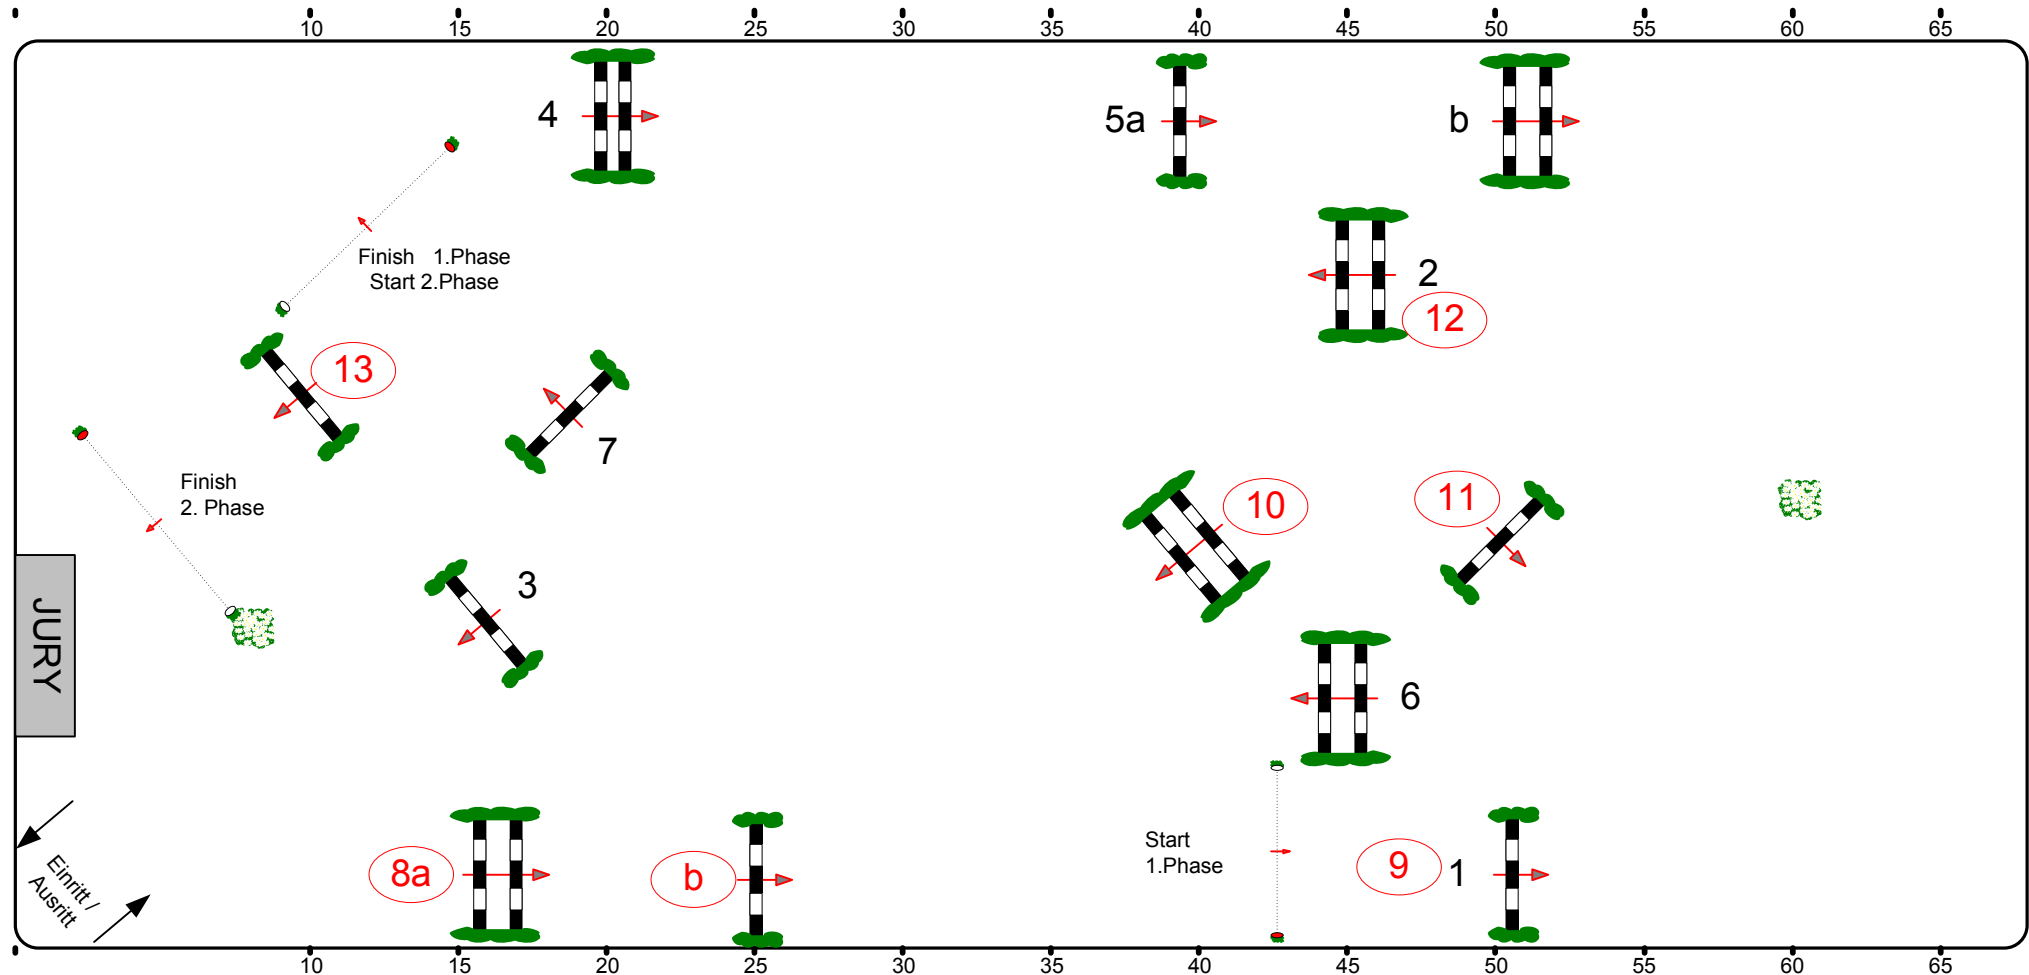

Adventsturnier Dresden 2008

Class No.: **1** Medium Tour

Competition in two Phases

Freitag, 28. November 2008

Start: 7:50 Uhr

Table: A
National RG:
FEI RG / Art. 274.5.3
Height: 1,40 m

Speed: 350 m/min
Length: 260 m
Time allowed: 45 sec
Time limit: 90 sec

Obstacles: 7
Efforts: 8
Penalty sec:
Closed combination:

2nd Phase: 8-13
Length: 240 m
Time allowed: 42 sec
Time limit: 84 sec

2nd Jump-off:
Length: 0 m
Time allowed: 0 sec
Time limit: 0 sec

68 x 30

Course Designer
Wolfgang Meyer (GER)
Marco Hesse (GER)