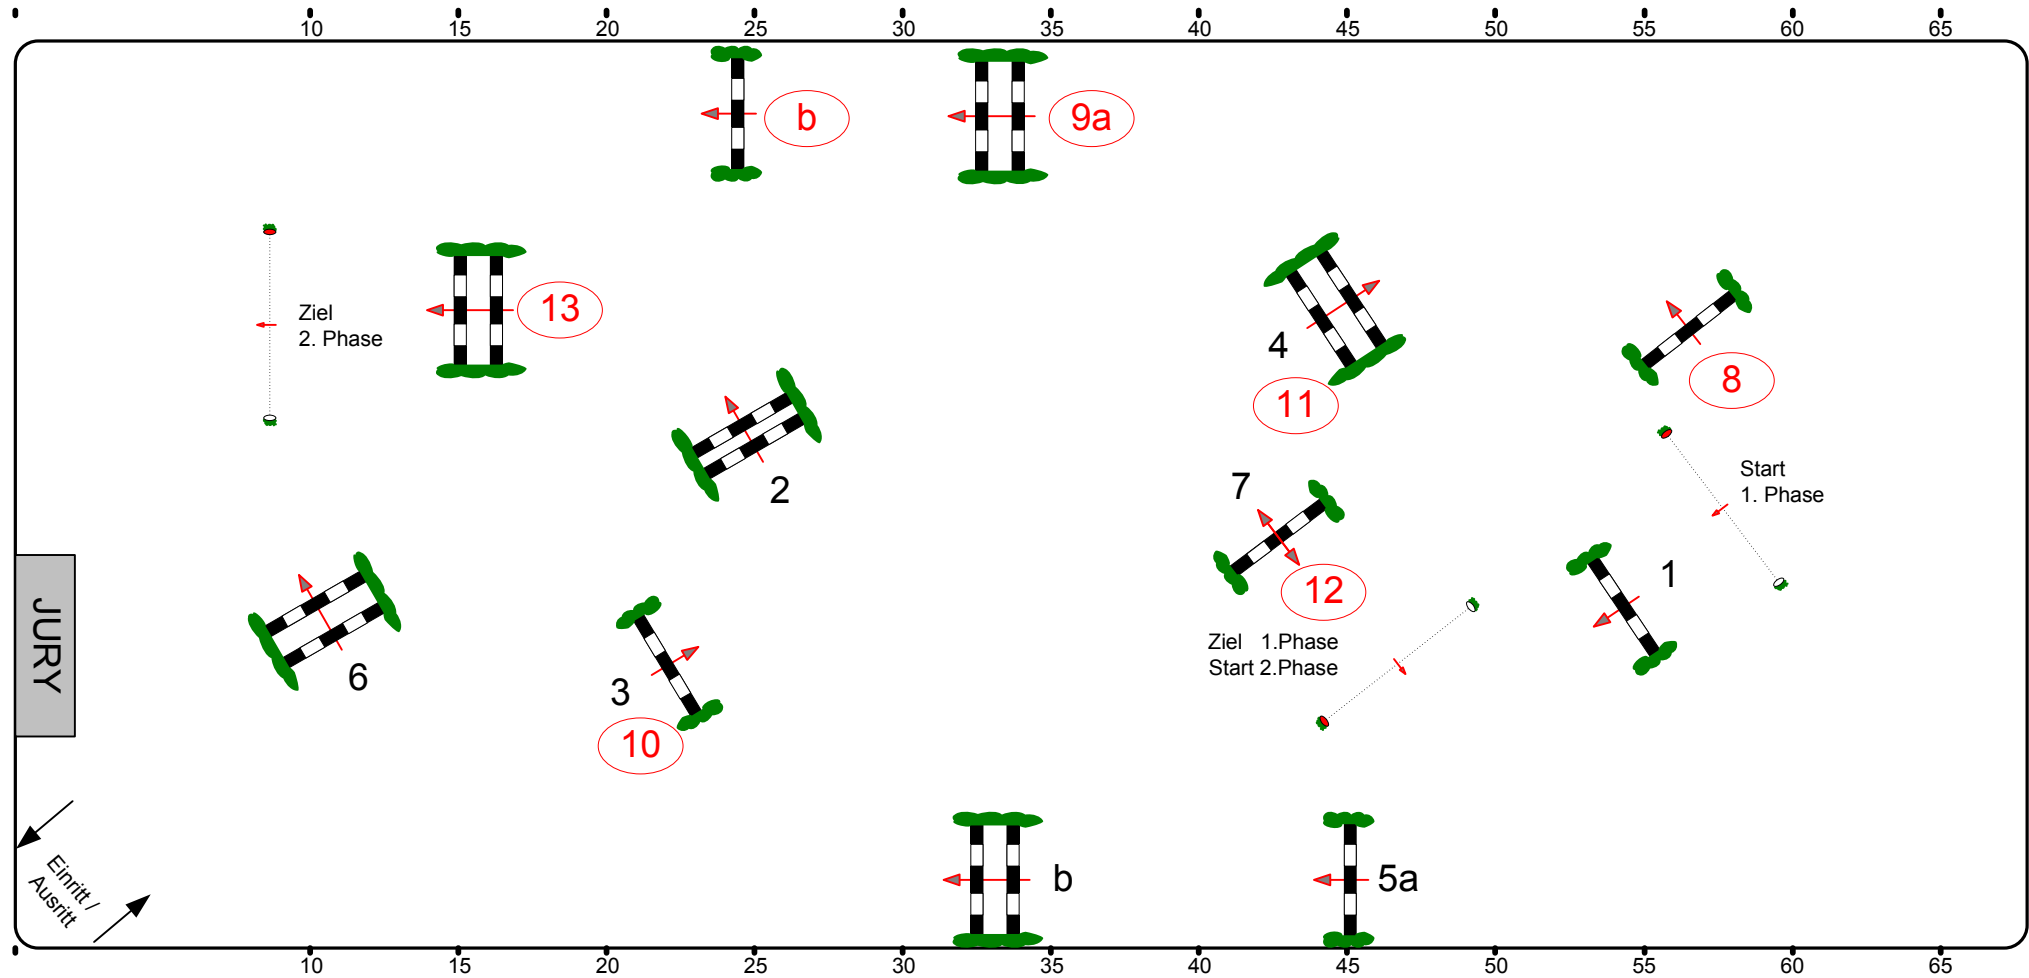

# Adventsturnier Dresden 2008

Class No.: **11**

mitteldeutsche Tour

2-Phasenspringprüfung

Freitag, 28. November 2008

Start: 11:00 Uhr

Table: A  
National RG:  
FEI RG / Art. 525  
Height: 1,40 m

Speed: 350 m/min  
Length: 270 m  
Time allowed: 47 sec  
Time limit: 94 sec

Obstacles: 7  
Efforts: 8  
Penalty sec:  
Closed combination:

2.Phase: 8-13  
Length: 240 m  
Time allowed: 42 sec  
Time limit: 84 sec

2nd Jump-off:  
Length: 0 m  
Time allowed: 0 sec  
Time limit: 0 sec

68 x 30

Course Designer  
Wolfgang Meyer (GER)  
Marco Hesse (GER)