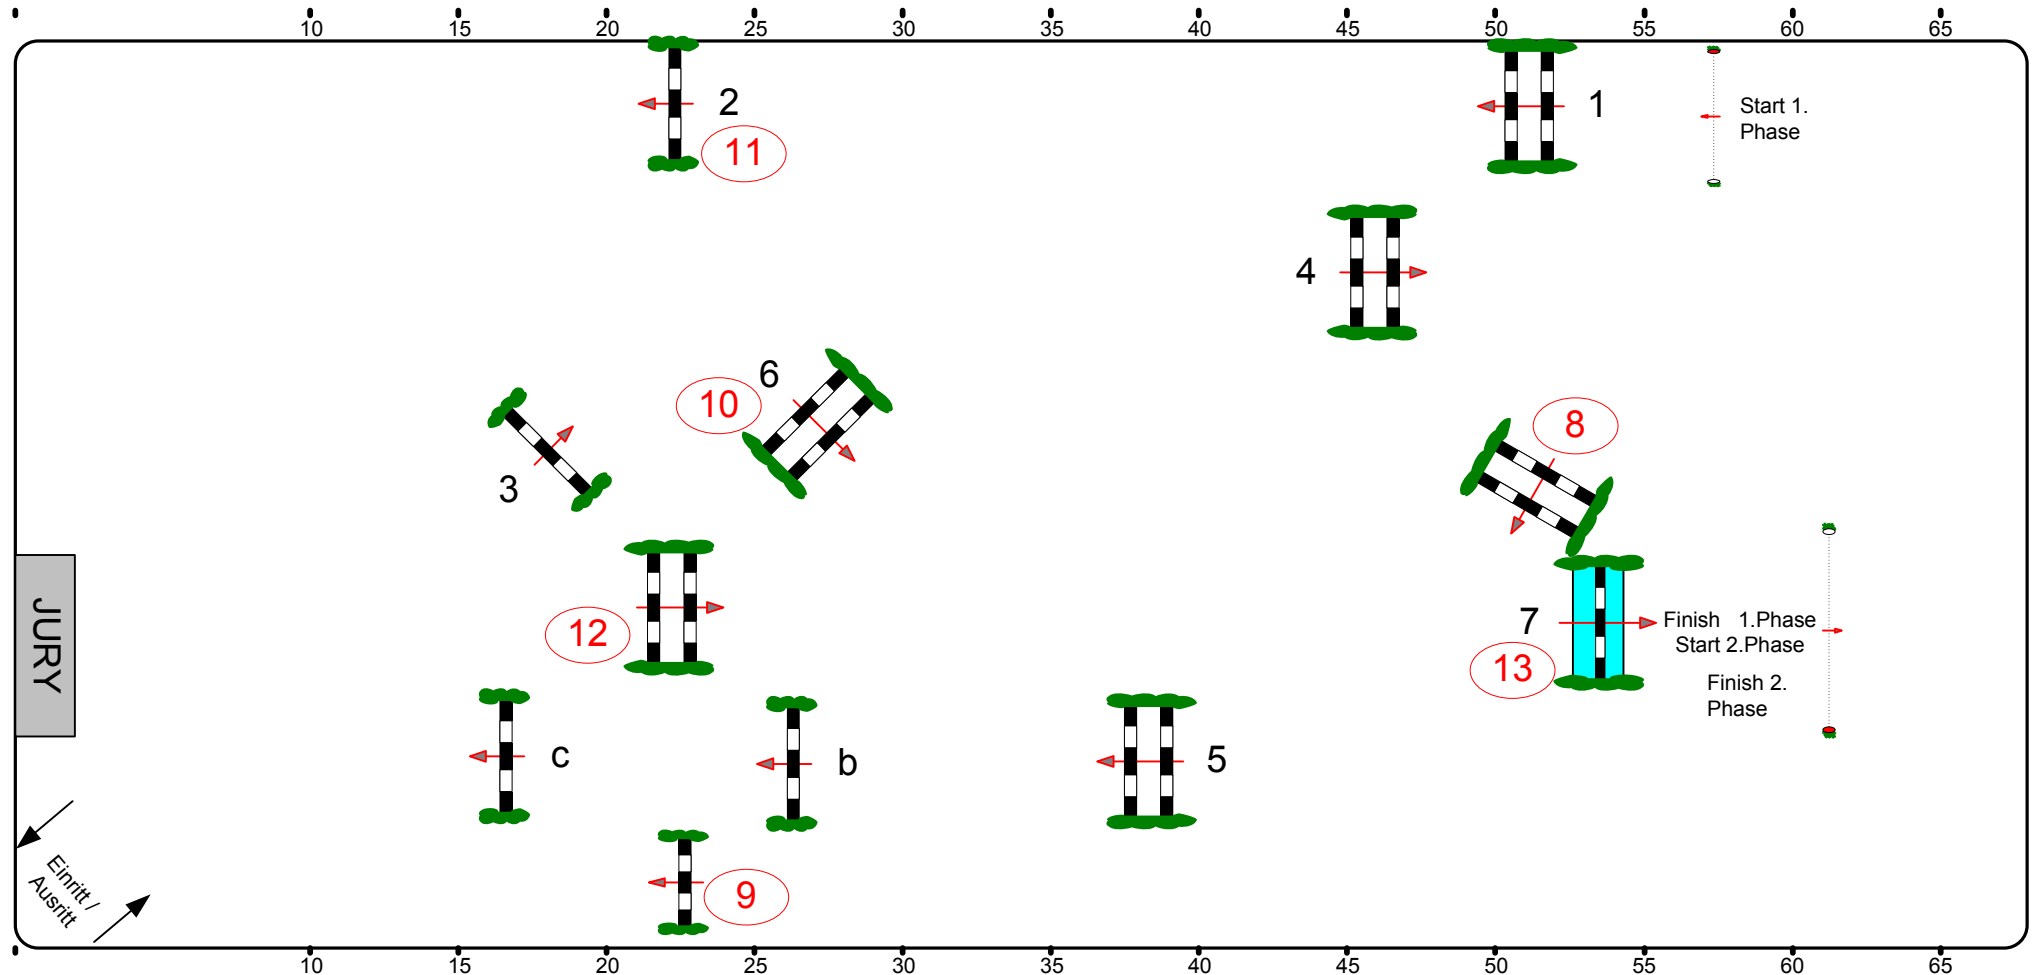

Adventsturnier Dresden 2008

Class No.: **08** Youngster

Competition in two Phases

Samstag, 29. November 2008

Start: 10:30 Uhr

Table: A
National RG:
FEI RG / Art. 274.5.3
Height: 1,40 m

Speed: 350 m/min
Length: 270 m
Time allowed: 47 sec
Time limit: 94 sec

Obstacles: 7
Efforts: 8
Penalty sec:
Closed combination:

2nd Phase: 8 to 13
Length: 250 m
Time allowed: 43 sec
Time limit: 86 sec

2nd Jump-off:
Length: 0 m
Time allowed: 0 sec
Time limit: 0 sec

68 x 30

Course Designer
Wolfgang Meyer (GER)
Marco Hesse (GER)