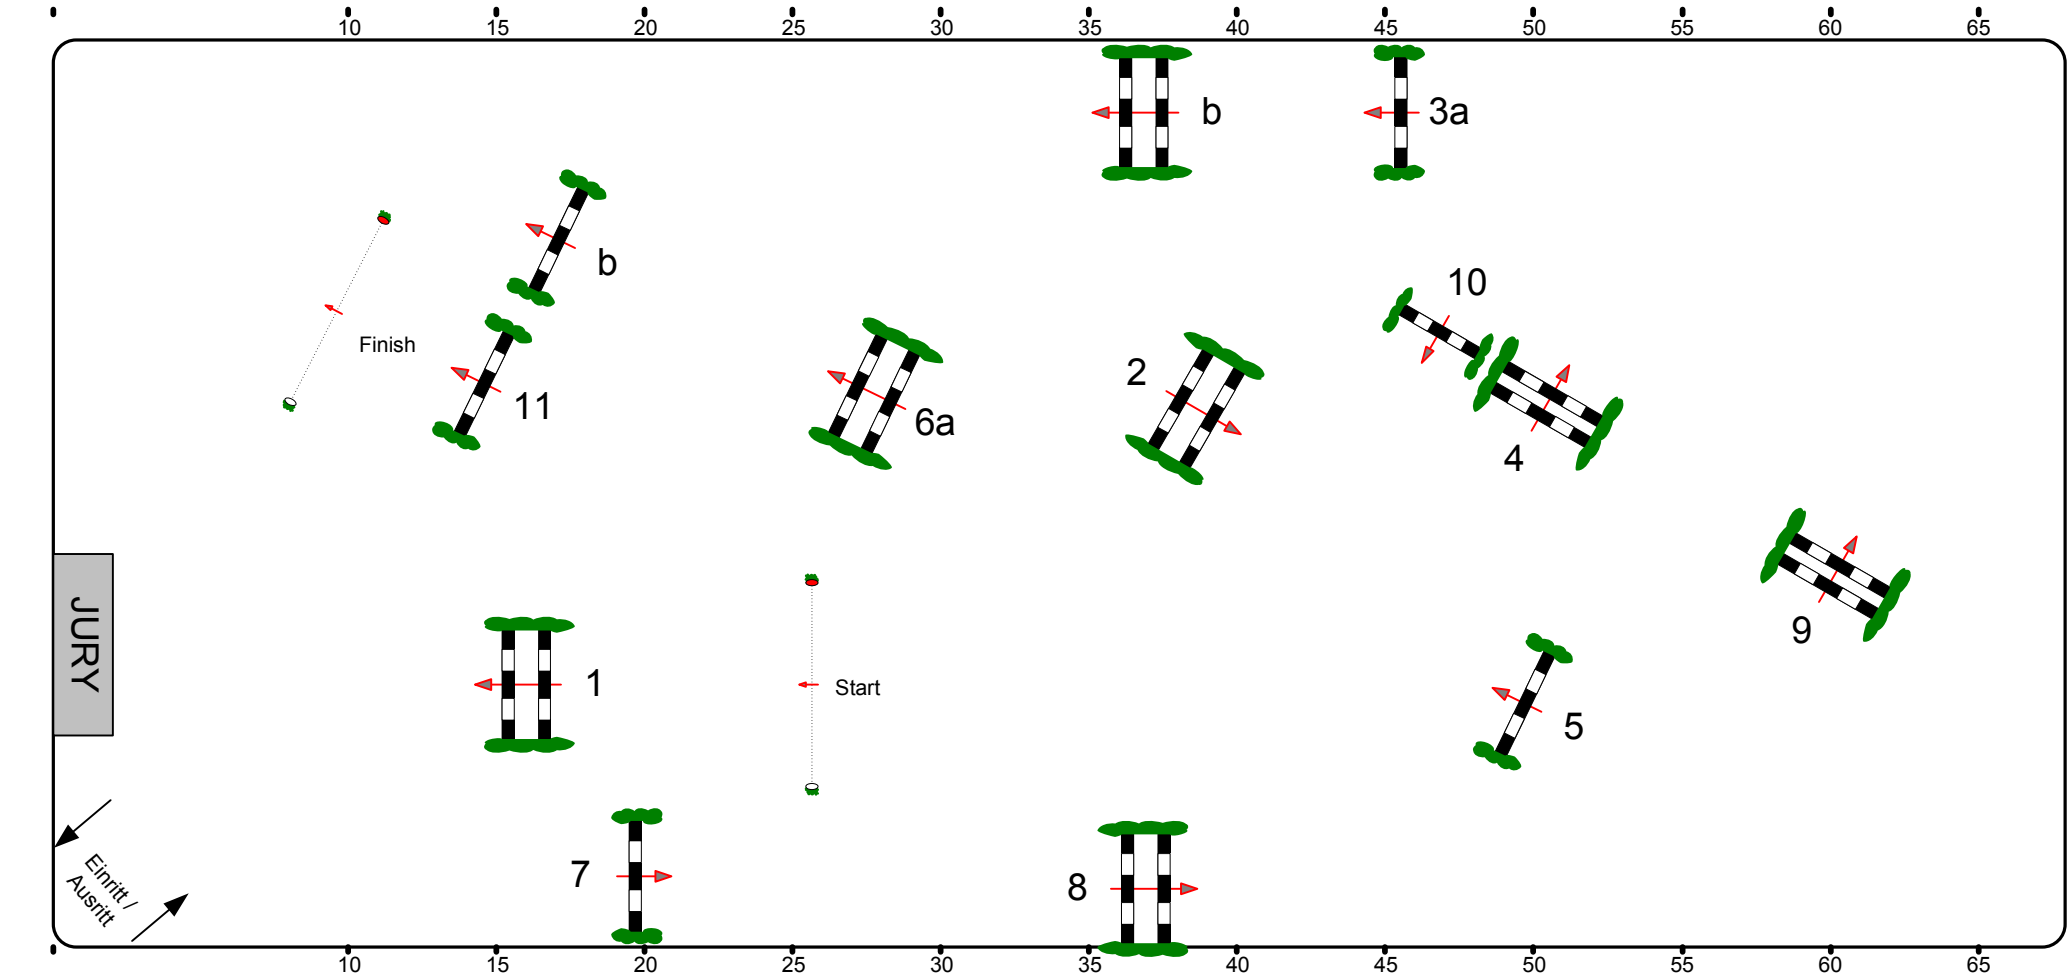

Adventsturnier Dresden 2008

Class No.: **12**

Finale mitteldeutsche Tour

Competition against the clock

Samstag, 29. November 2008

Start: 12:50 Uhr

Table: A
National RG:
FEI RG / Art. 501.A1
Height: 1,40 m

Speed: 350 m/min
Length: 410 m
Time allowed: 71 sec
Time limit: 142 sec

Obstacles: 11
Efforts: 13
Penalty sec:
Closed combination:

1st Jump-off:
Length: 0 m
Time allowed: 0 sec
Time limit: 0 sec

2nd Jump-off:
Length: 0 m
Time allowed: 0 sec
Time limit: 0 sec

68 x 30

Course Designer
Wolfgang Meyer (GER)
Marco Hesse (GER)