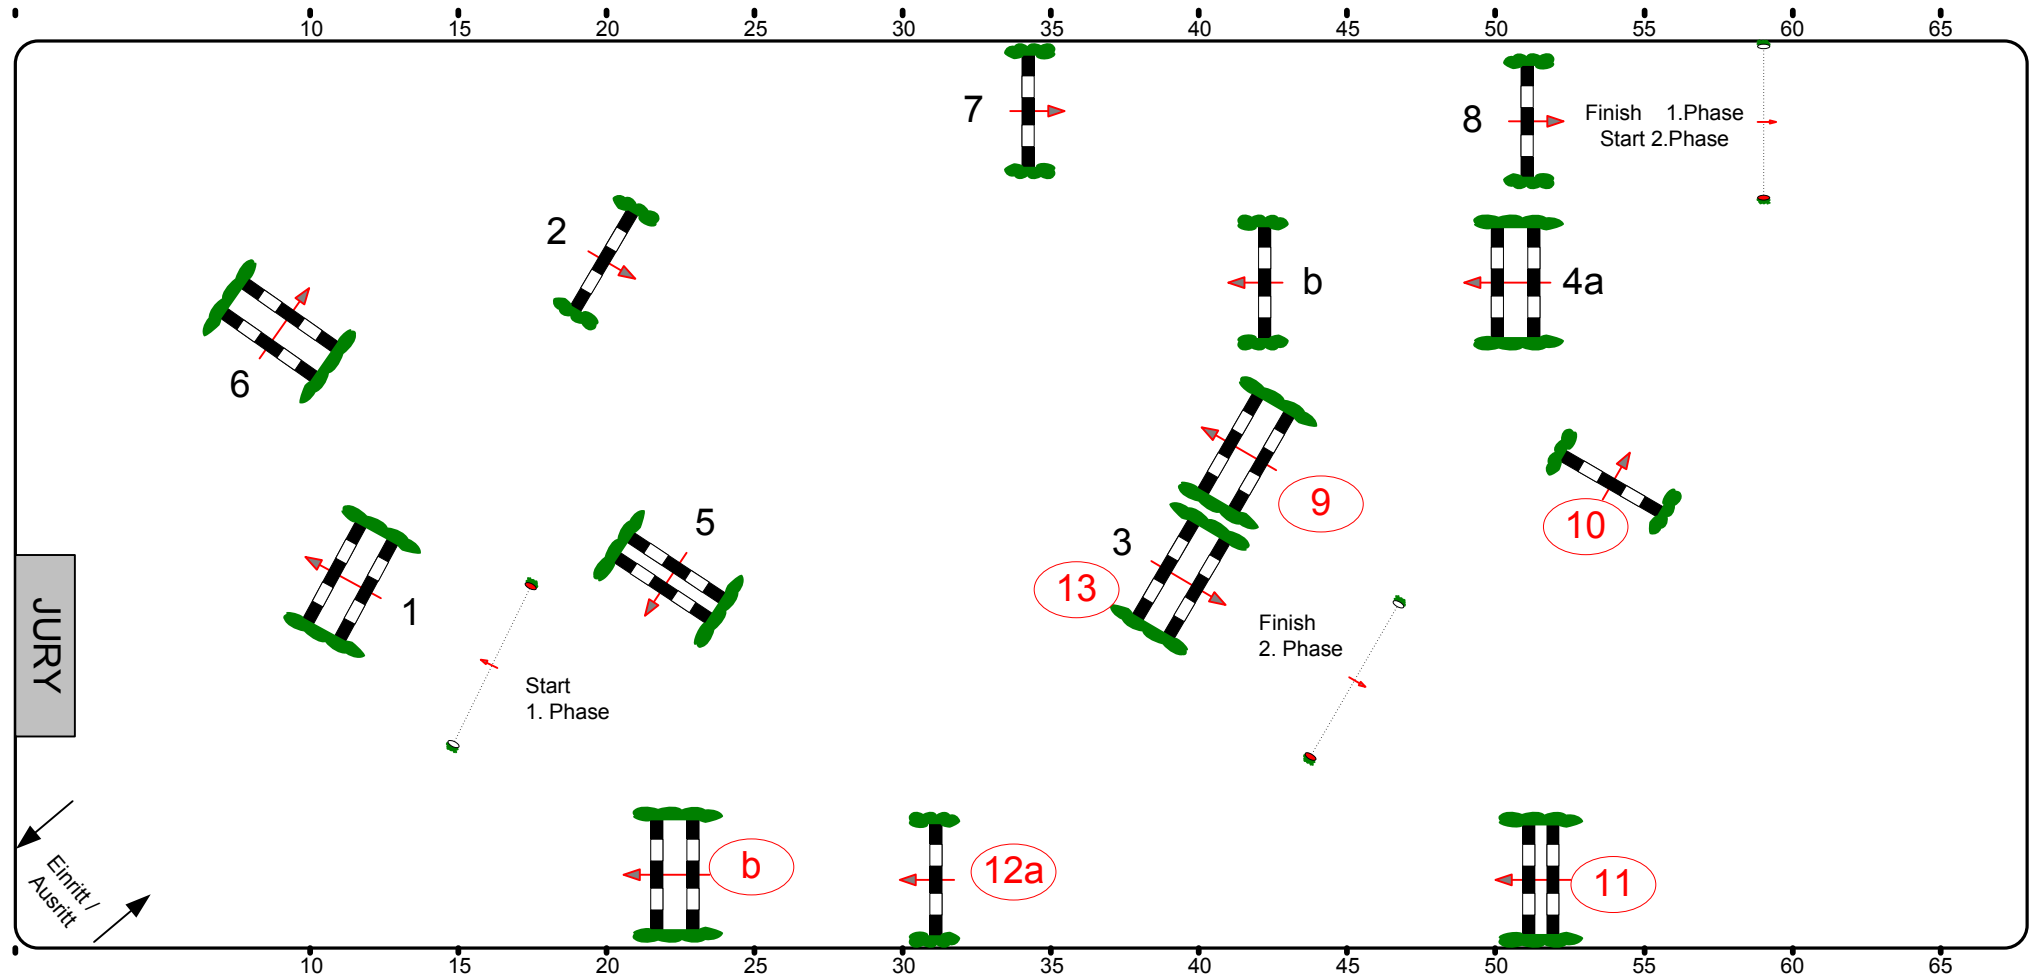

# Adventsturnier Dresden 2008

Class No.: **03**

Medium Tour

Competition in two Phases

Sonntag, 30. November 2008

Start: 10:50 Uhr

Table: A  
National RG:  
FEI RG / Art. 274.5.3  
Height: 1,45 m

Speed: 350 m/min  
Length: 250 m  
Time allowed: 43 sec  
Time limit: 86 sec

Obstacles: 8  
Efforts: 9  
Penalty sec:  
Closed combination:

2nd Phase: 9 to 13  
Length: 230 m  
Time allowed: 40 sec  
Time limit: 80 sec

2nd Jump-off:  
Length: 0 m  
Time allowed: 0 sec  
Time limit: 0 sec

68 x 30

Course Designer  
Wolfgang Meyer (GER)  
Marco Hesse (GER)