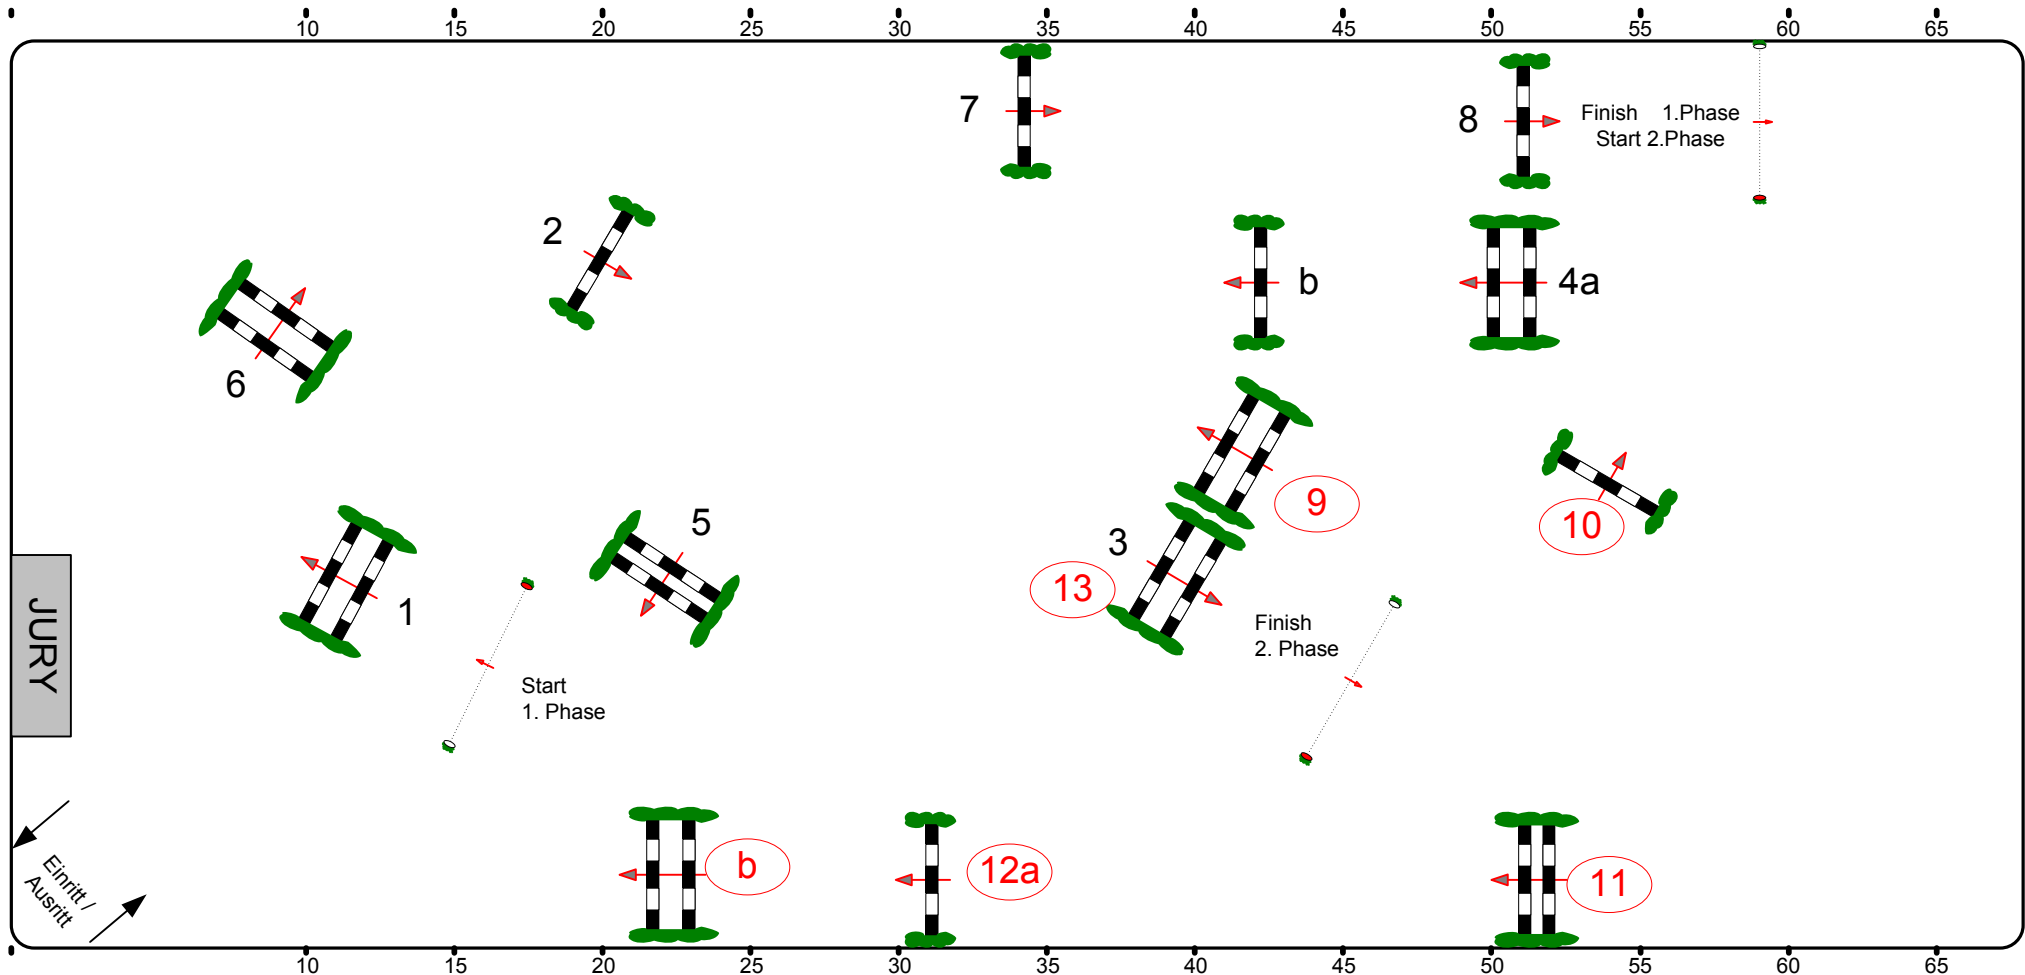

Adventsturnier Dresden 2008

Class No.: **03**

Medium Tour

Competition in two Phases

Sonntag, 30. November 2008

Start: 10:50 Uhr

Table: A
National RG:
FEI RG / Art. 274.5.3
Height: 1,45 m

Speed: 350 m/min
Length: 250 m
Time allowed: 43 sec
Time limit: 86 sec

Obstacles: 8
Efforts: 9
Penalty sec:
Closed combination:

2nd Phase: 9 to 13
Length: 230 m
Time allowed: 40 sec
Time limit: 80 sec

2nd Jump-off:
Length: 0 m
Time allowed: 0 sec
Time limit: 0 sec

68 x 30

Course Designer
Wolfgang Meyer (GER)
Marco Hesse (GER)