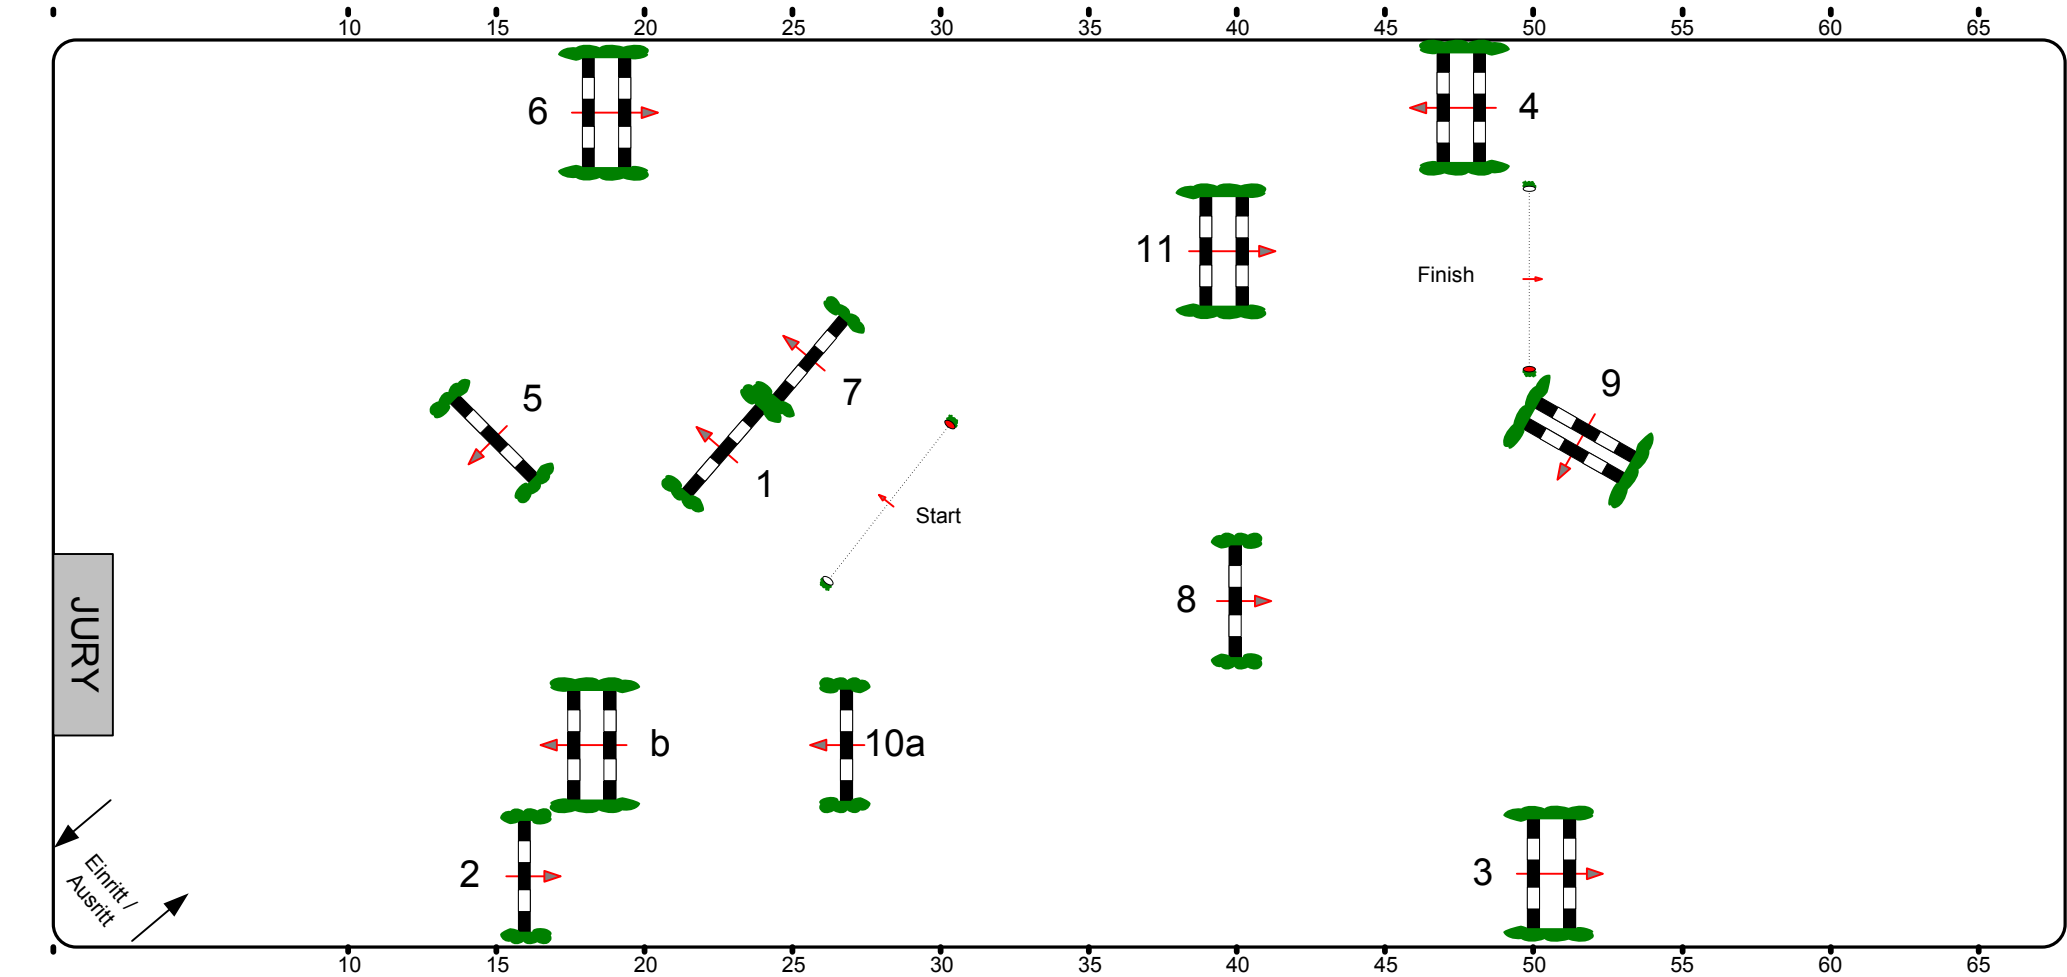

Adventsturnier Dresden 2008

Class No.: **22**

Speed and Handiness

Samstag, 29. November 2008

Start: 7:30 Uhr

Table: C
National RG:
FEI RG / Art. 239/263
Height: 1,40 m

Speed: 350 m/min
Length: 410 m
Time allowed: sec
Time limit: 120 sec

Obstacles: 11
Efforts: 10
Penalty sec: 4
Closed combination:

1st Jump-off:
Length: 0 m
Time allowed: 0 sec
Time limit: 0 sec

2nd Jump-off:
Length: 0 m
Time allowed: 0 sec
Time limit: 0 sec

68 x 30

Course Designer
Wolfgang Meyer (GER)
Marco Hesse (GER)