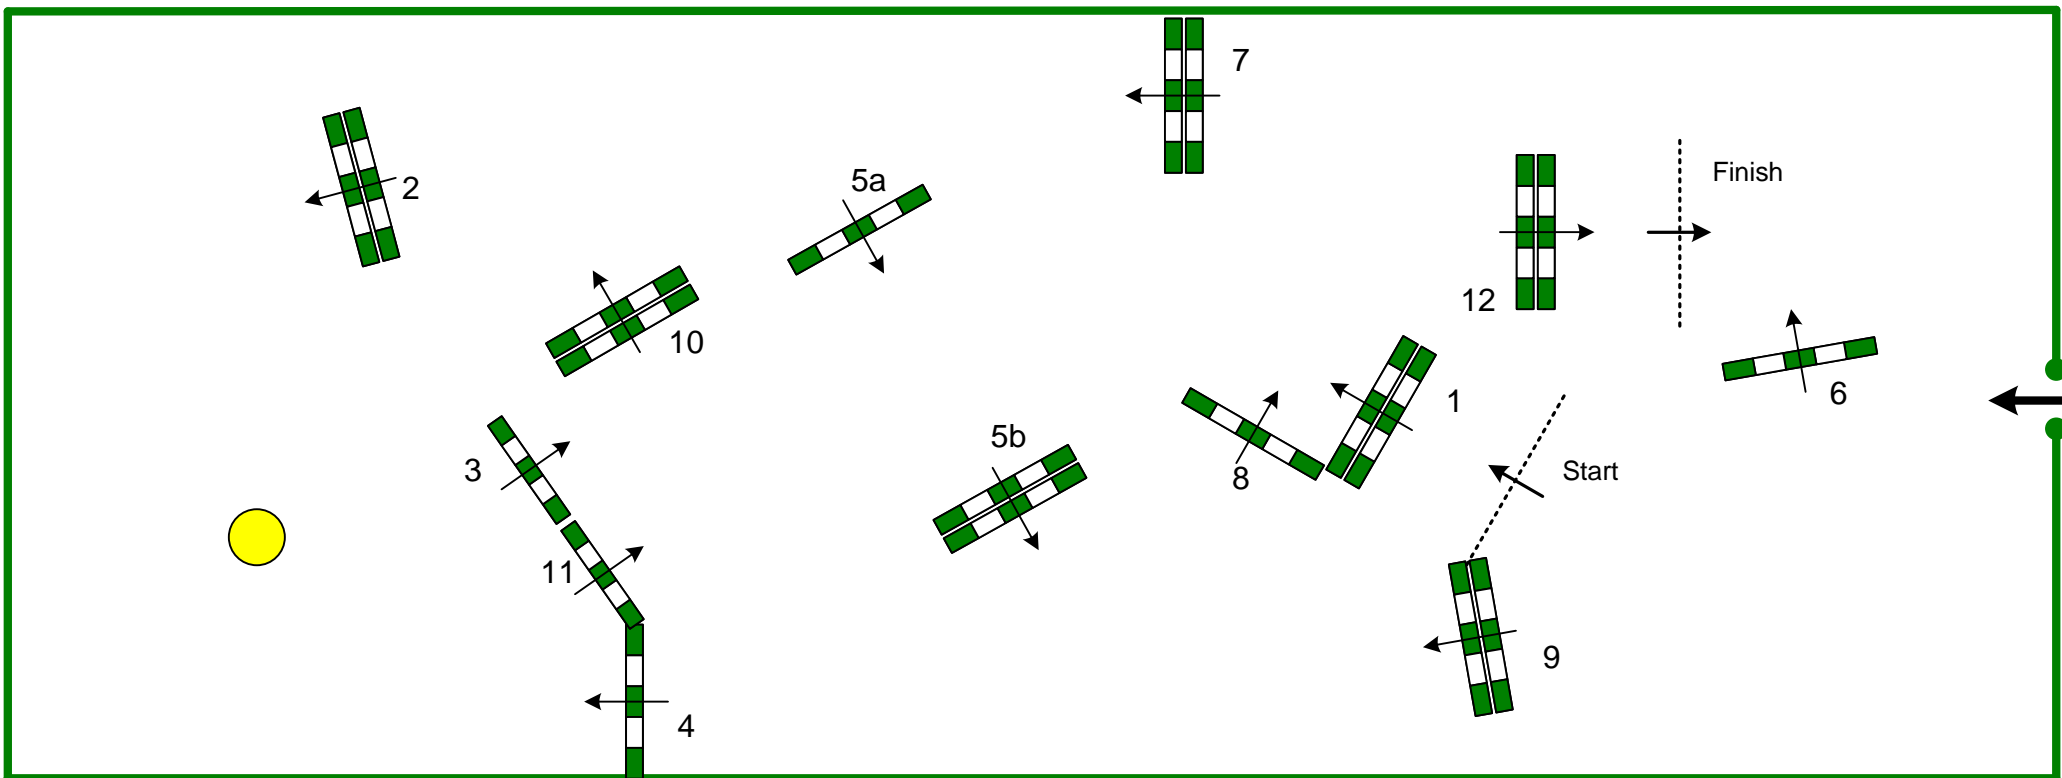

OLYMPIA INTERNATIONAL SHOW JUMPING CHAMPIONSHIPS 2008

Competition: 3 – The KBIS Christmas Pudding Speed Stakes

Thursday, 18th December 2008

Table: C	Speed: N/A m/min	Obstacles: 12	1st Jump-off: N/A	2nd Jump-off: N/A
National RG:	Length: 407 m	Efforts: 13	Length: 0 m	Length: 0 m
FEI RG / Art. 239	Time allowed: 0 sec	Penalty sec: 2	Time allowed: 0 sec	Time allowed: 0 sec
Height: 1,40 m	Time limit: 120 sec	Closed combination: N/A	Time limit: 0 sec	Time limit: 0 sec

JURY

C.D.: Bernardo Costa Cabral (POR)