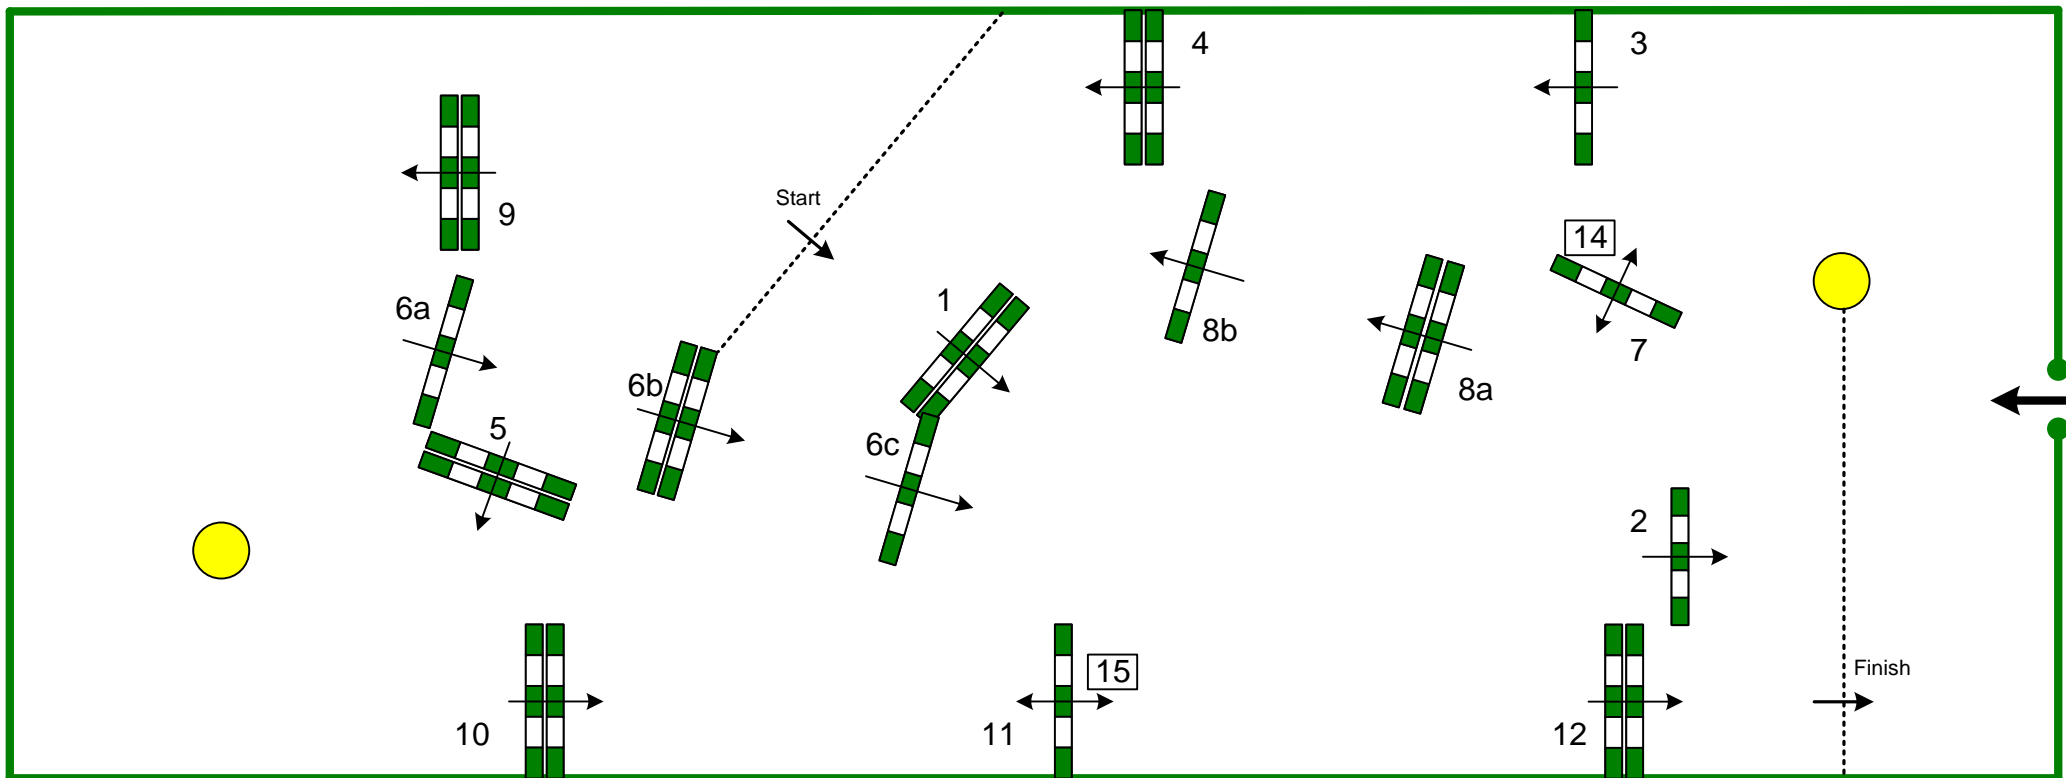

OLYMPIA INTERNATIONAL SHOW JUMPING CHAMPIONSHIPS 2008

Competition: 5 – The Waverley TBS Christmas Stakes

Thursday, 18th December 2008

Table: A	Speed: 350 m/min	Obstacles: 12	Jump-off: 14, 15, 1, 4, 5, 6ab, 2	2nd Jump-off: N/A
National RG:	Length: 400 m	Efforts: 15	Length: 270 m	Length: 0 m
FEI RG / Art. 238.2.2	Time allowed: 69 sec	Penalty sec: N/A	Time allowed: 47 sec	Time allowed: 0 sec
Height: 1,60 m	Time limit: 138 sec	Closed combination: N/A	Time limit: 94 sec	Time limit: 0 sec

JURY

C.D.: Bernardo Costa Cabral (POR)