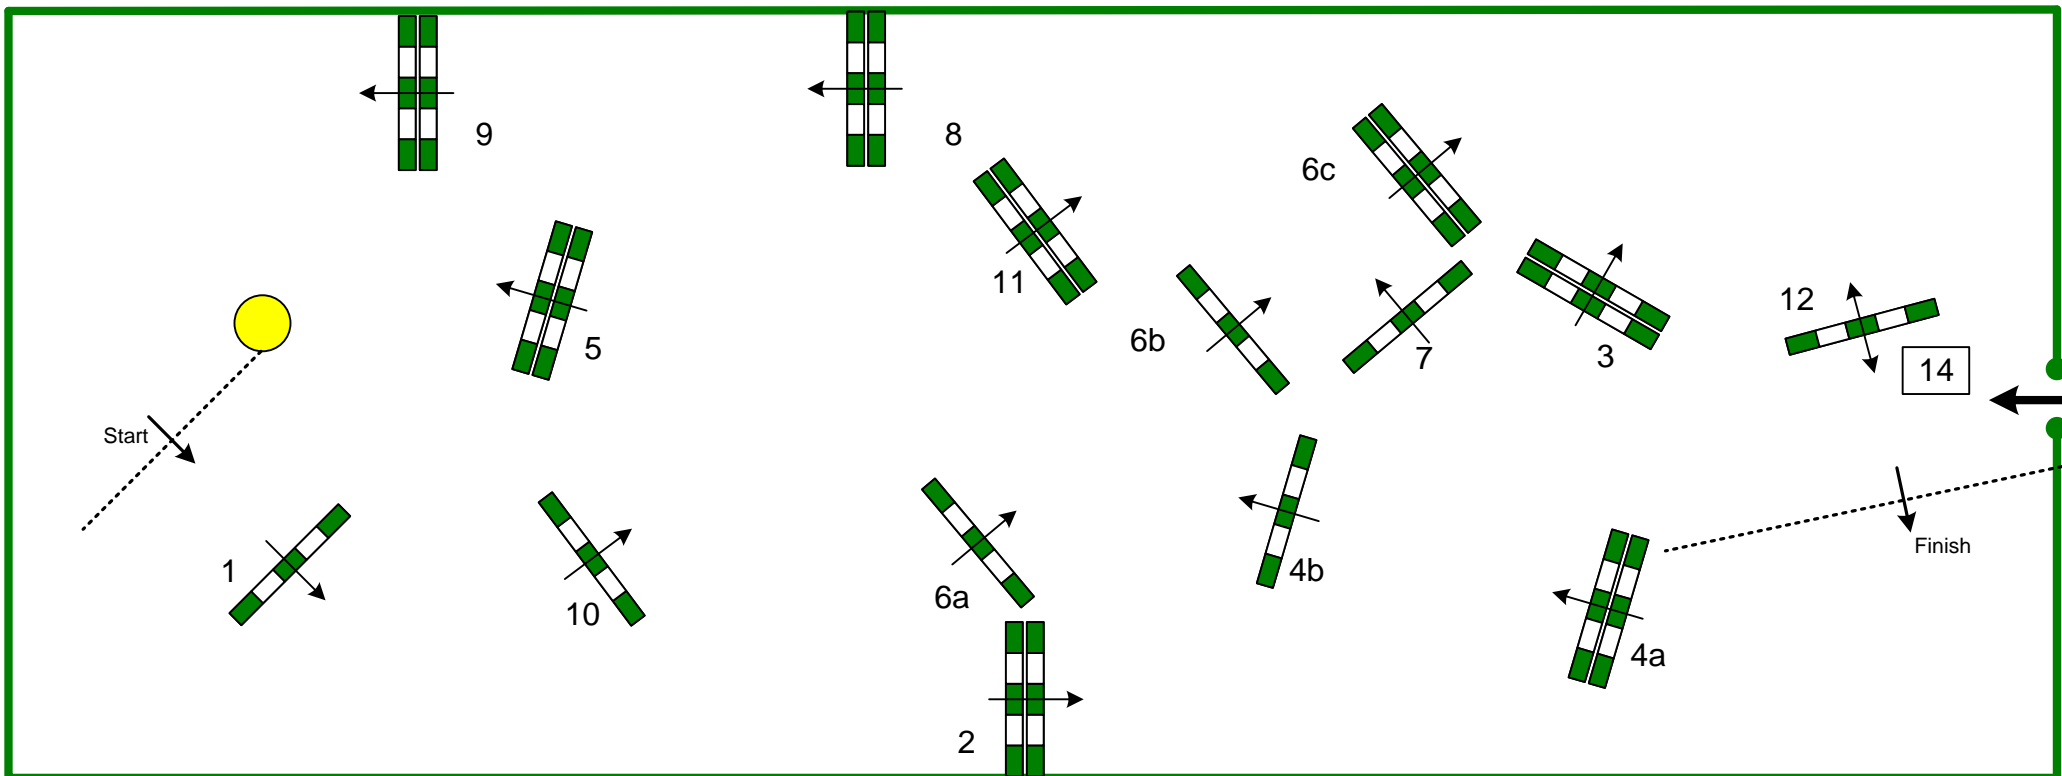

OLYMPIA INTERNATIONAL SHOW JUMPING CHAMPIONSHIPS 2008

Competition: 8 – The Christmas Craker

Friday, 19th December 2008

Table: A	Speed: 350 m/min	Obstacles: 12	Jump-off: 14, 8, 6ab, 4b, 5, 1, 2	2nd Jump-off: N/A
National RG:	Length: 470 m	Efforts: 15	Length: 290 m	Length: 0 m
FEI RG / Art. 238.2.2	Time allowed: 81 sec	Penalty sec: N/A	Time allowed: 50 sec	Time allowed: 0 sec
Height: 1,60 m	Time limit: 162 sec	Closed combination: N/A	Time limit: 100 sec	Time limit: 0 sec

JURY

C.D.: Bob Ellis (GBR)