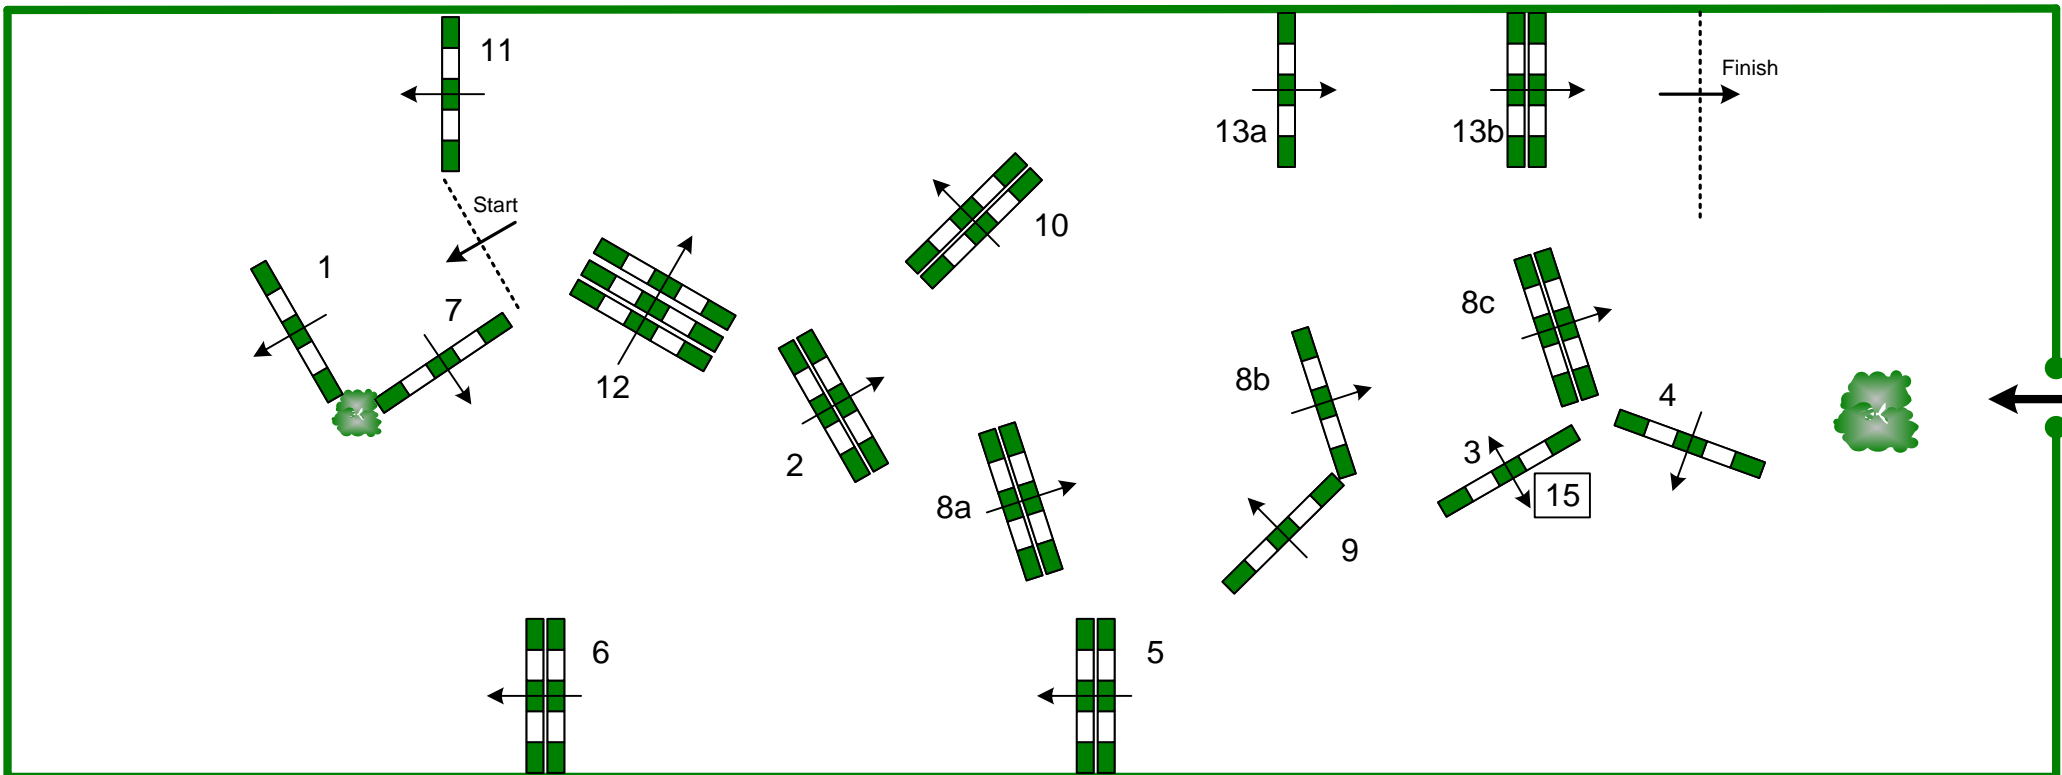

OLYMPIA INTERNATIONAL SHOW JUMPING CHAMPIONSHIPS 2008

Competition: 15 – The ROLEX FEI World Cup – presented by H&M

Sunday, 21st December 2008

Table: A	Speed: 350 m/min	Obstacles: 12	Jump-off: 6, 7, 8ab, 15, 11, 12, 13b	2nd Jump-off: N/A
National RG:	Length: 400 m	Efforts: 15	Length: 260 m	Length: 0 m
FEI RG / Art. 238.2.2	Time allowed: 69 sec	Penalty sec: N/A	Time allowed: 45 sec	Time allowed: 0 sec
Height: 1,60 m	Time limit: 138 sec	Closed combination: N/A	Time limit: 90 sec	Time limit: 0 sec

JURY

C.D.: Bob Ellis (GBR)