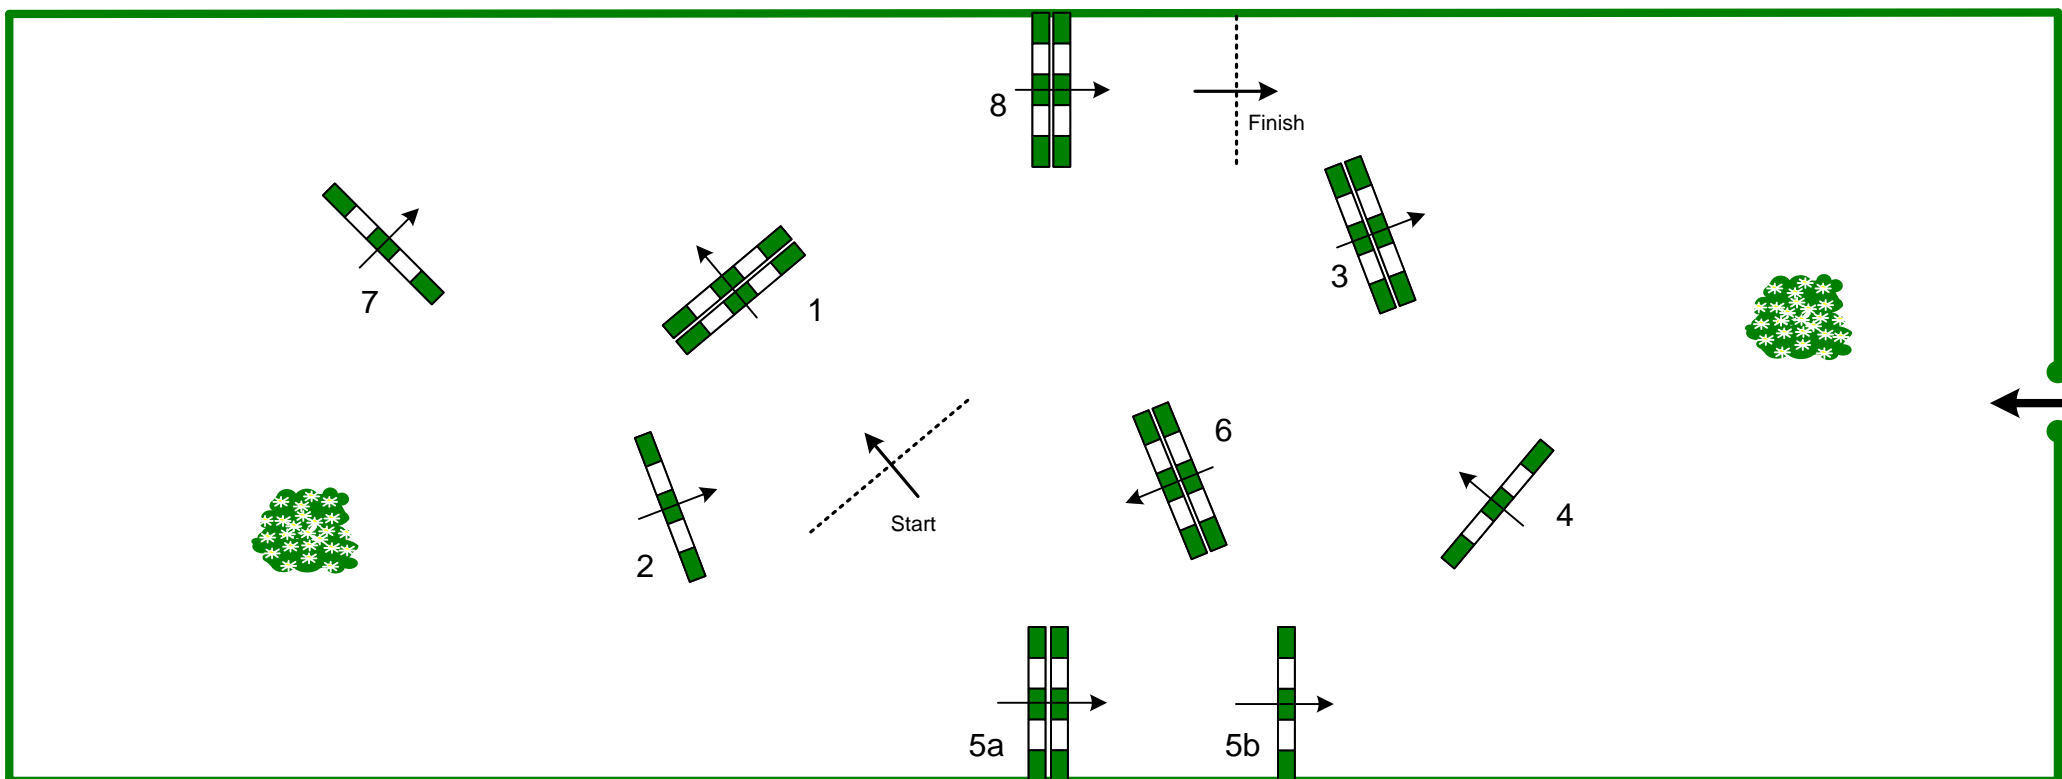

OLYMPIA INTERNATIONAL SHOW JUMPING CHAMPIONSHIPS 2008

Competition: 16 – The H&M Christmas Pair Relay

Sunday, 21st December 2008

Table: C	Speed: N/A m/min	Obstacles: 16	1st Jump-off: N/A	2nd Jump-off: N/A
National RG:	Length: 700 m	Efforts: 18	Length: 0 m	Length: 0 m
FEI RG / Art. 239 & 268	Time allowed: 0 sec	Penalty sec: 2	Time allowed: 0 sec	Time allowed: 0 sec
Height: 1,40 m	Time limit: 180 sec	Closed combination: N/A	Time limit: 0 sec	Time limit: 0 sec

JURY

C.D.: Bob Ellis (GBR)