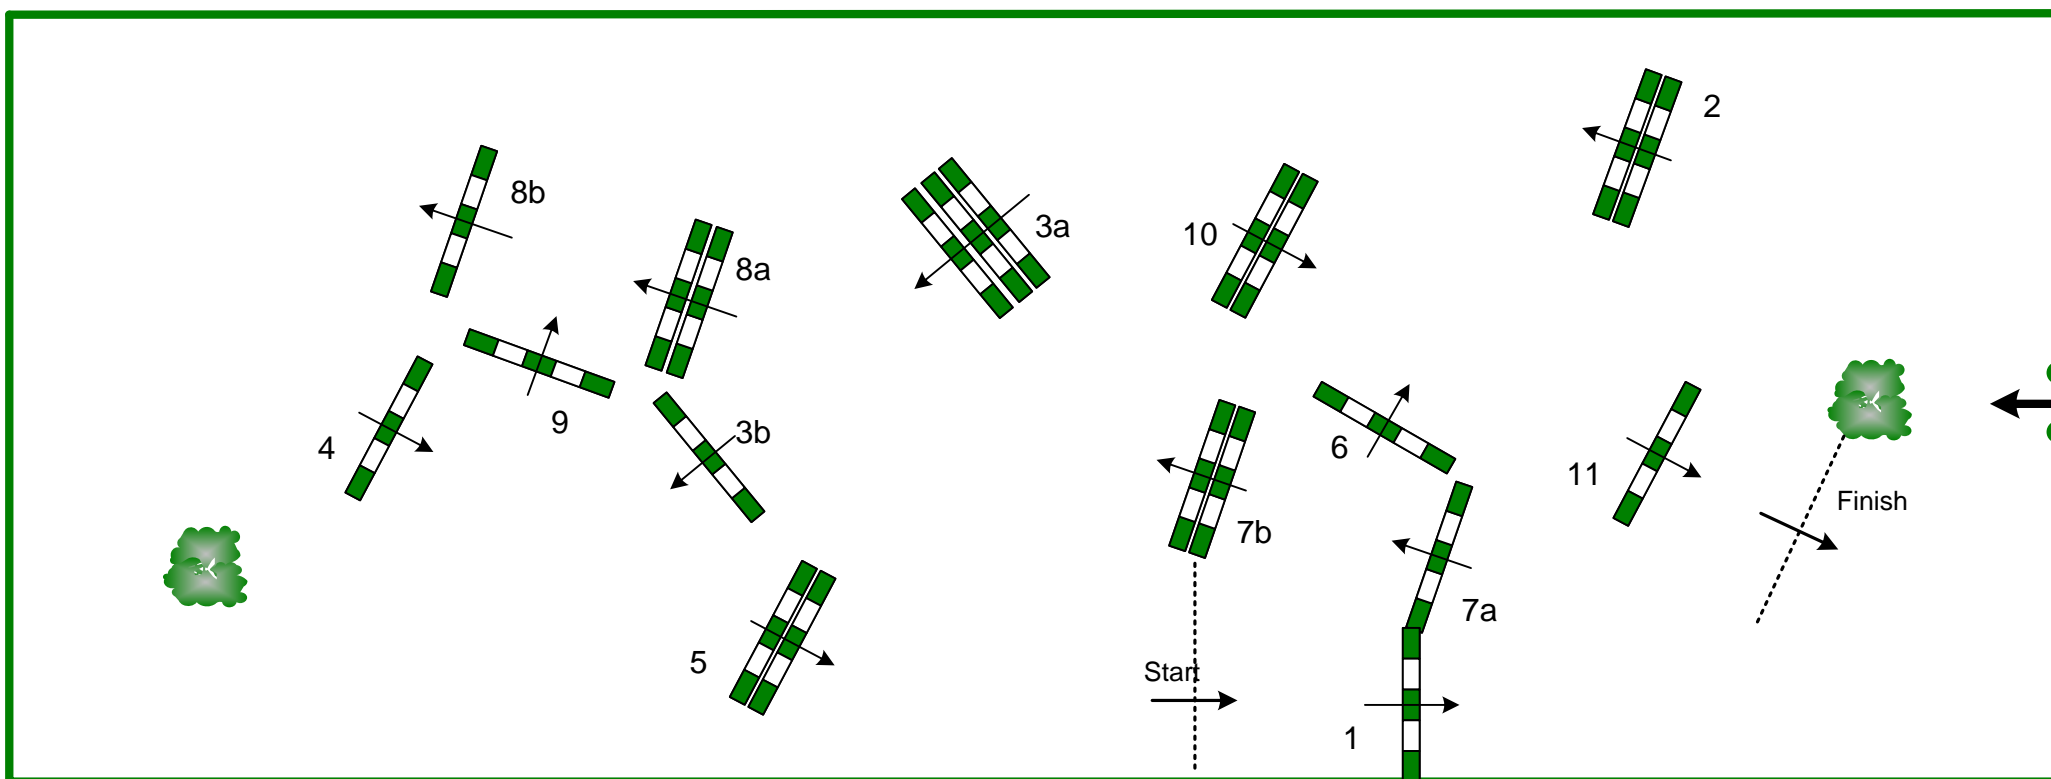

OLYMPIA INTERNATIONAL SHOW JUMPING CHAMPIONSHIPS 2008

Competition: 20 – The BIC Mistletoe Speed Stakes

Sunday, 21st December 2008

Table: A	Speed: 350 m/min	Obstacles: 11	1st Jump-off: N/A	2nd Jump-off: N/A
National RG:	Length: 390 m	Efforts: 14	Length: 0 m	Length: 0 m
FEI RG / Art. 238.2.1	Time allowed: 67 sec	Penalty sec: N/A	Time allowed: 0 sec	Time allowed: 0 sec
Height: 1,50 m	Time limit: 134 sec	Closed combination: N/A	Time limit: 0 sec	Time limit: 0 sec

JURY

C.D.: Bob Ellis (GBR)