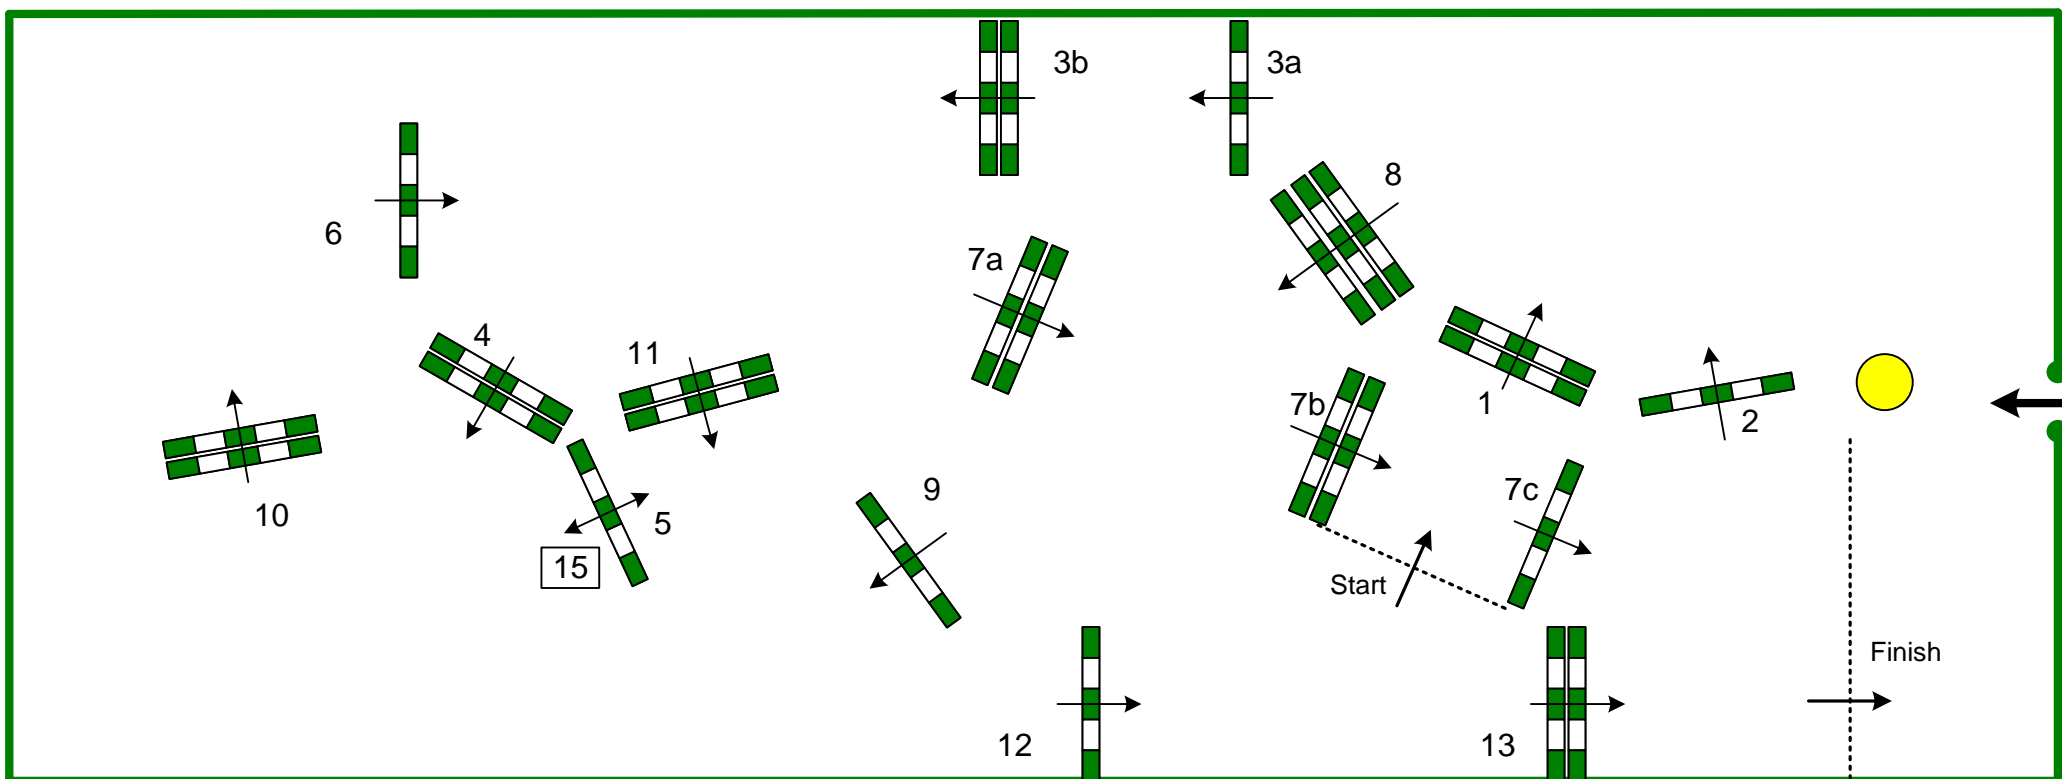

OLYMPIA INTERNATIONAL SHOW JUMPING CHAMPIONSHIPS 2008

Competition: 22 – The Olympia Grand PRIX

Monday, 22nd December 2008

Table: A	Speed: 350 m/min	Obstacles: 13	Jump-off: 2, 3b, 15, 7bc, 8, 9, 11, 13	2nd Jump-off: N/A
National RG:	Length: 410 m	Efforts: 16	Length: 0 m	Length: 0 m
FEI RG / Art. 238.2.2	Time allowed: 71 sec	Penalty sec: N/A	Time allowed: 0 sec	Time allowed: 0 sec
Height: 1,60 m	Time limit: 142 sec	Closed combination: N/A	Time limit: 0 sec	Time limit: 0 sec

JURY

C.D.: Bob Ellis (GBR)