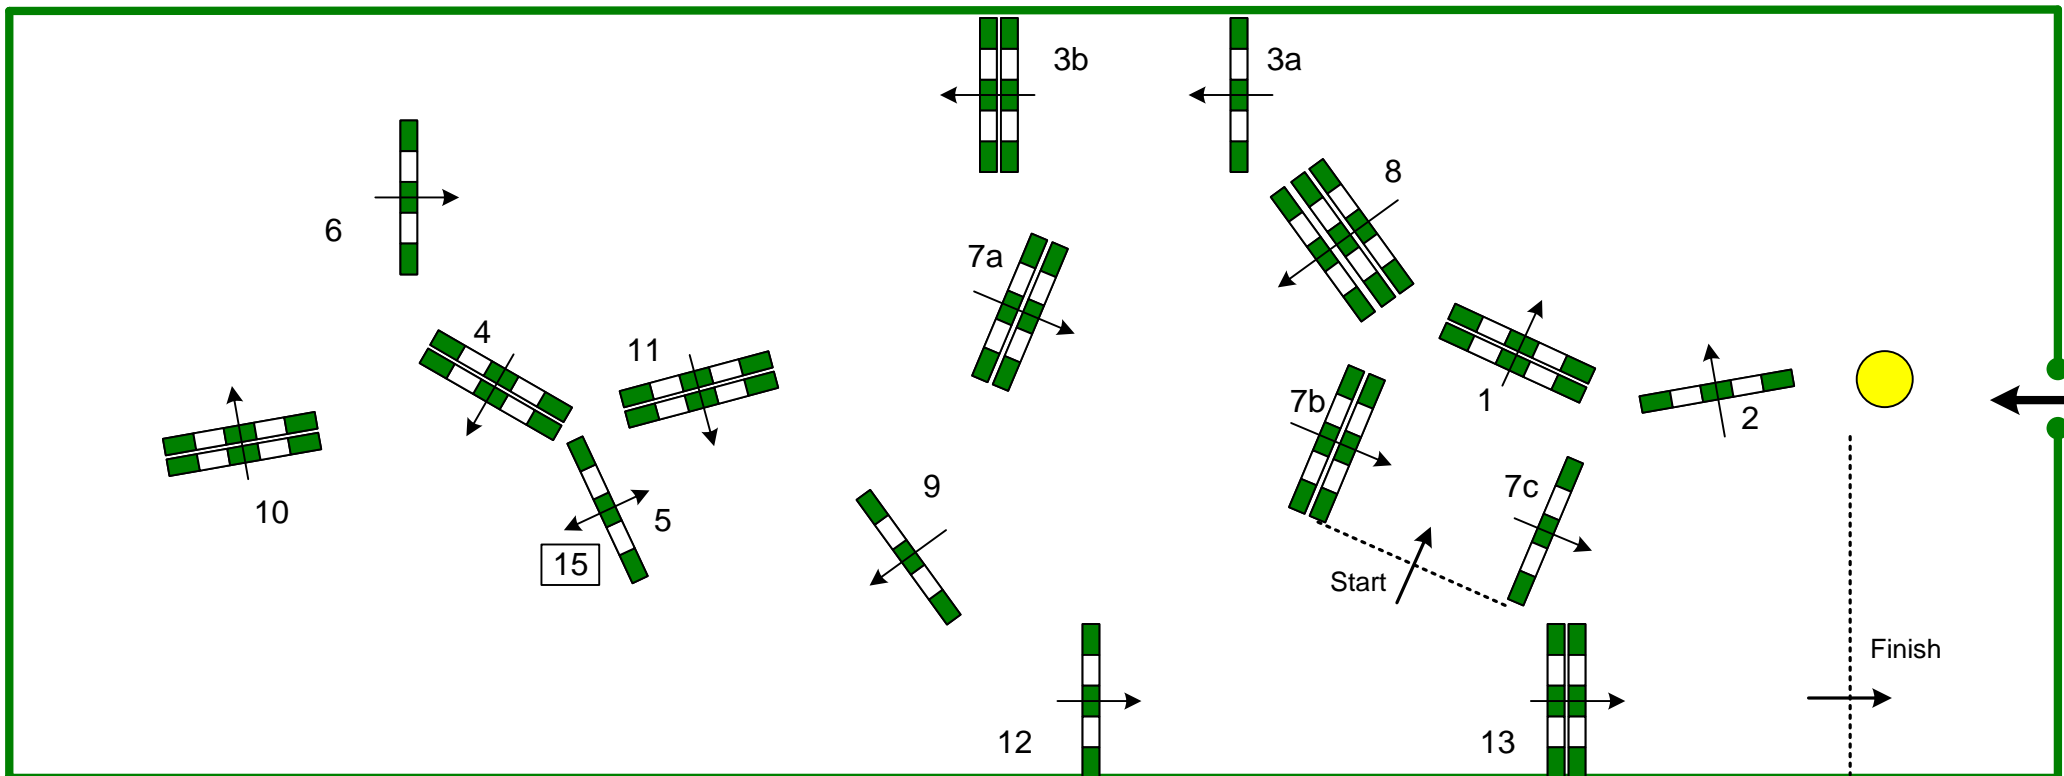

OLYMPIA INTERNATIONAL SHOW JUMPING CHAMPIONSHIPS 2008

Competition: 22 – The Olympia Grand PRIX

Monday, 22nd December 2008

Table: A	Speed: 350 m/min	Obstacles: 13	Jump-off: 2, 3a, 3b, 15, 7bc, 8, 9, 11, 13	2nd Jump-off: N/A
National RG:	Length: 410 m	Efforts: 16	Length: 0 m	Length: 0 m
FEI RG / Art. 238.2.2	Time allowed: 71 sec	Penalty sec: N/A	Time allowed: 0 sec	Time allowed: 0 sec
Height: 1,60 m	Time limit: 142 sec	Closed combination: N/A	Time limit: 0 sec	Time limit: 0 sec

JURY

C.D.: Bob Ellis (GBR)