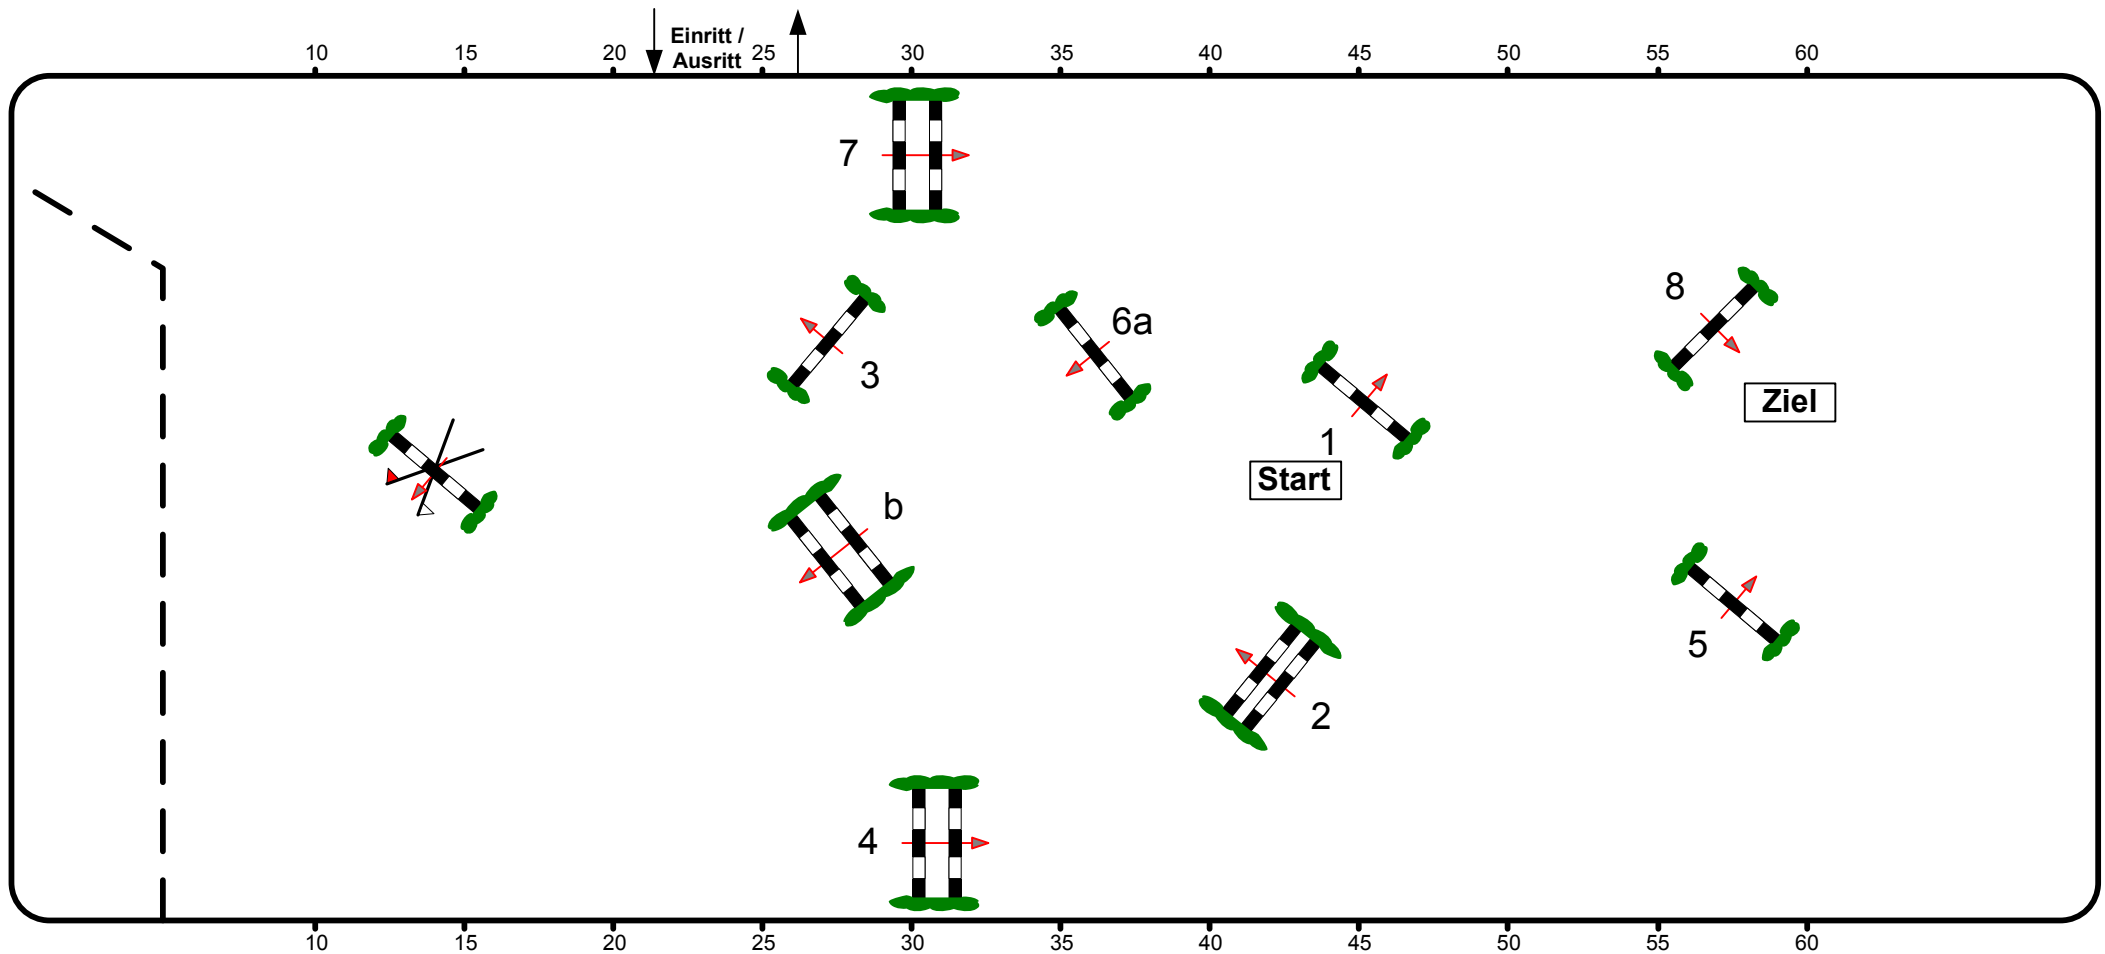

CSI** Neustadt-Dosse 2009

Class No.: **12/13** Amateur Tour

Competition against the clock

Donnerstag, 8. Januar 2009

Start: 10:00

Table: A	Speed: 350 m/min	Obstacles: 8	1st Jump-off:	2nd Jump-off:
National RG:	Length: 340 m	Efforts: 9	Length: 0 m	Length: 0 m
FEI RG / Art. 238.2.1	Time allowed: 59 sec	Penalty sec:	Time allowed: 0 sec	Time allowed: 0 sec
Height: 1,05 m	Time limit: 118 sec	Closed combination:	Time limit: 0 sec	Time limit: 0 sec

28 x 70

Richter