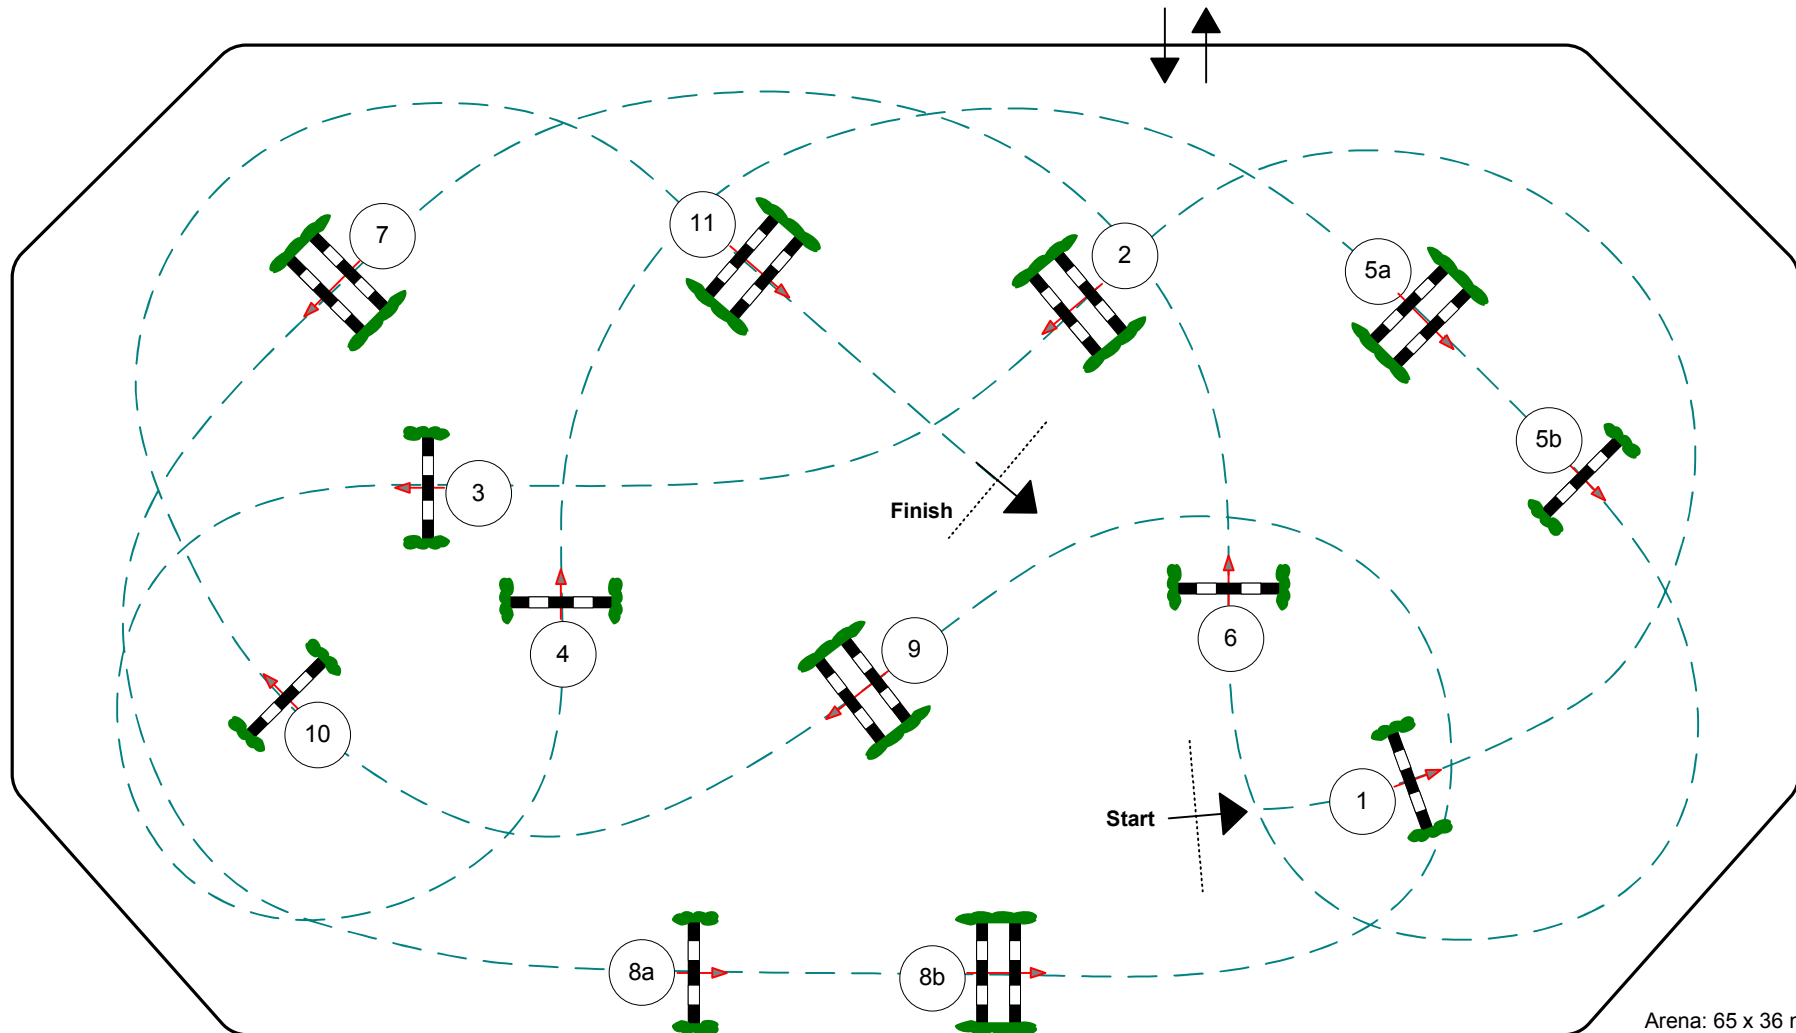

Class No.: 9

Wegelin Challenge

Competition against the clock

24. Januar 2009

Start: 18:15

Table: A  
National RG:  
FEI RG / Art. 238-2.1  
Height: 1.40 m

Speed: 350 m/min  
Length: 440 m  
Time allowed: 76 sec  
Time limit: 152 sec

Obstacles: 11  
Efforts: 13  
Penalty sec:  
Closed combination:

Jump-off:  
Length: 0 m  
Time allowed: 0 sec  
Time limit: 0 sec

Course Designer: Rolf Lüdi SUI

Arena: 65 x 36 m