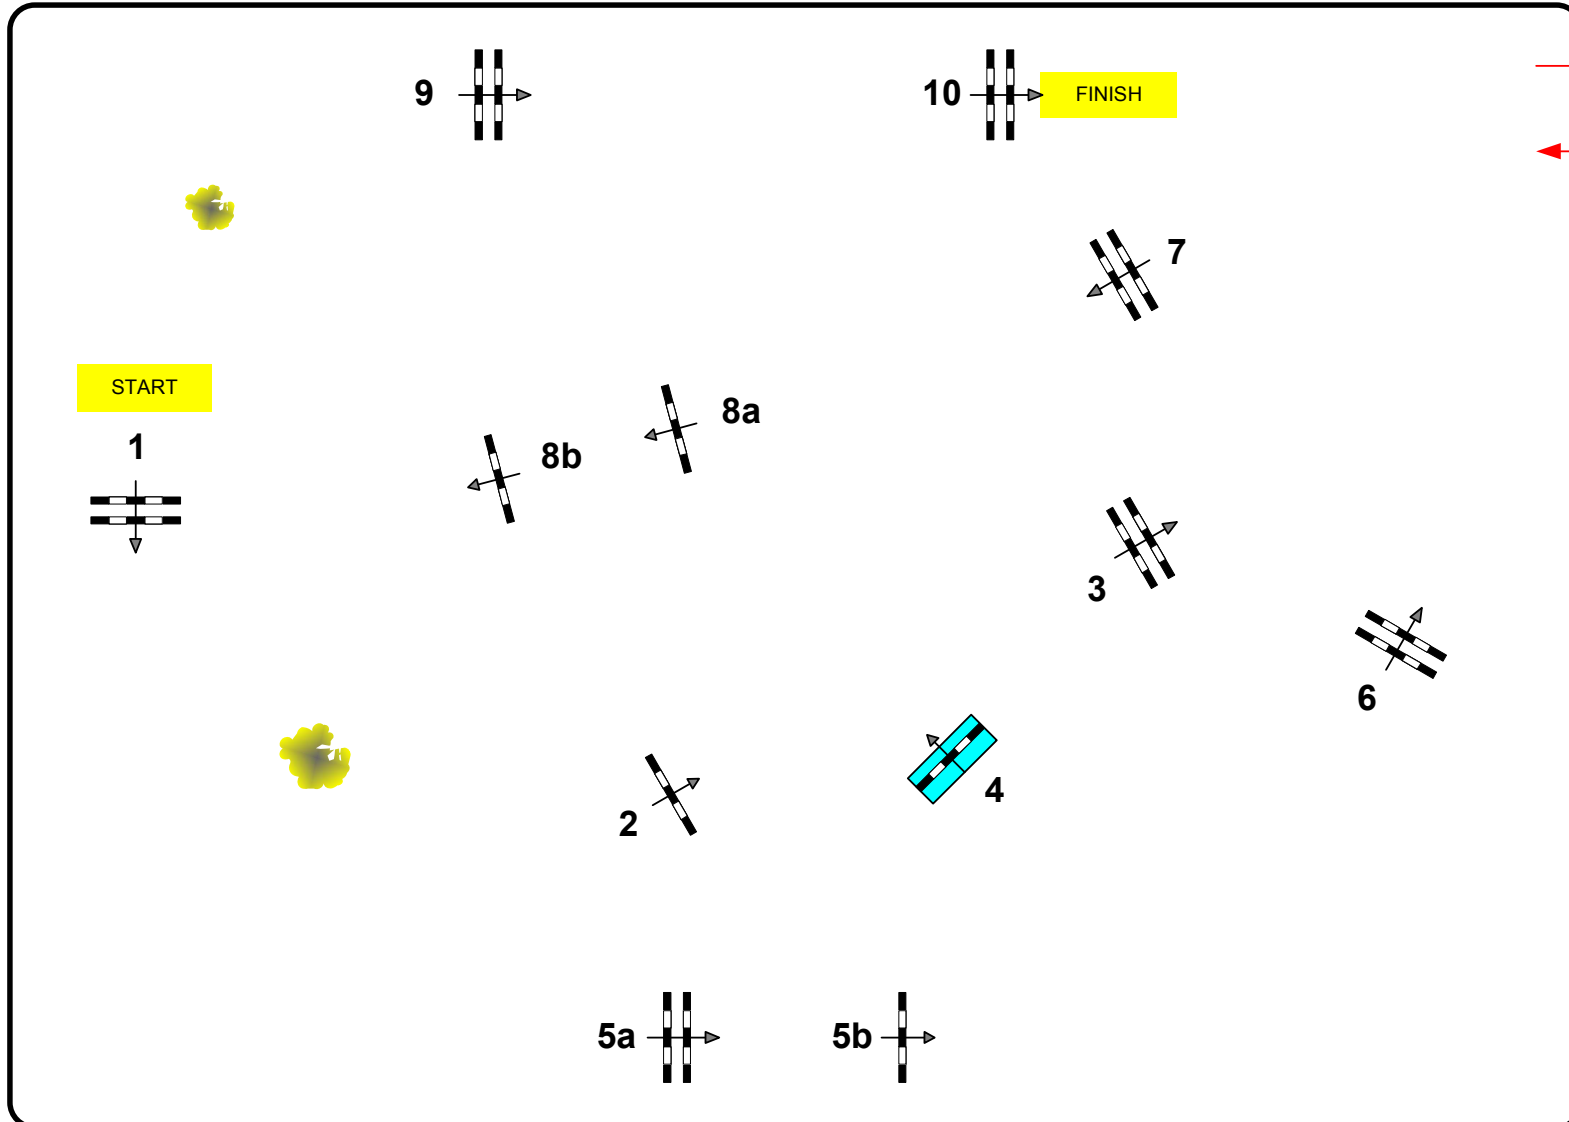

38

Competition n° 38 – CSI1* - 125 cms – Fault & Time - Venerdì 20.03.09 – Start: 11:30 h.

VASARI ARENA

**Competition n° 38
– CSI1* - 125 cms –
Table A against clock**

Table: A against the clock

National RG:
FEI RG / Art. 238.2.1

Height: 1,25 m

Speed: 350 m/min

Length: 500 m

Time allowed: 86 sec

Time limit: 172 sec

Obstacles:
Efforts:

JURY

Course Designer: Alejandro Ancín "Donato" (ESP)