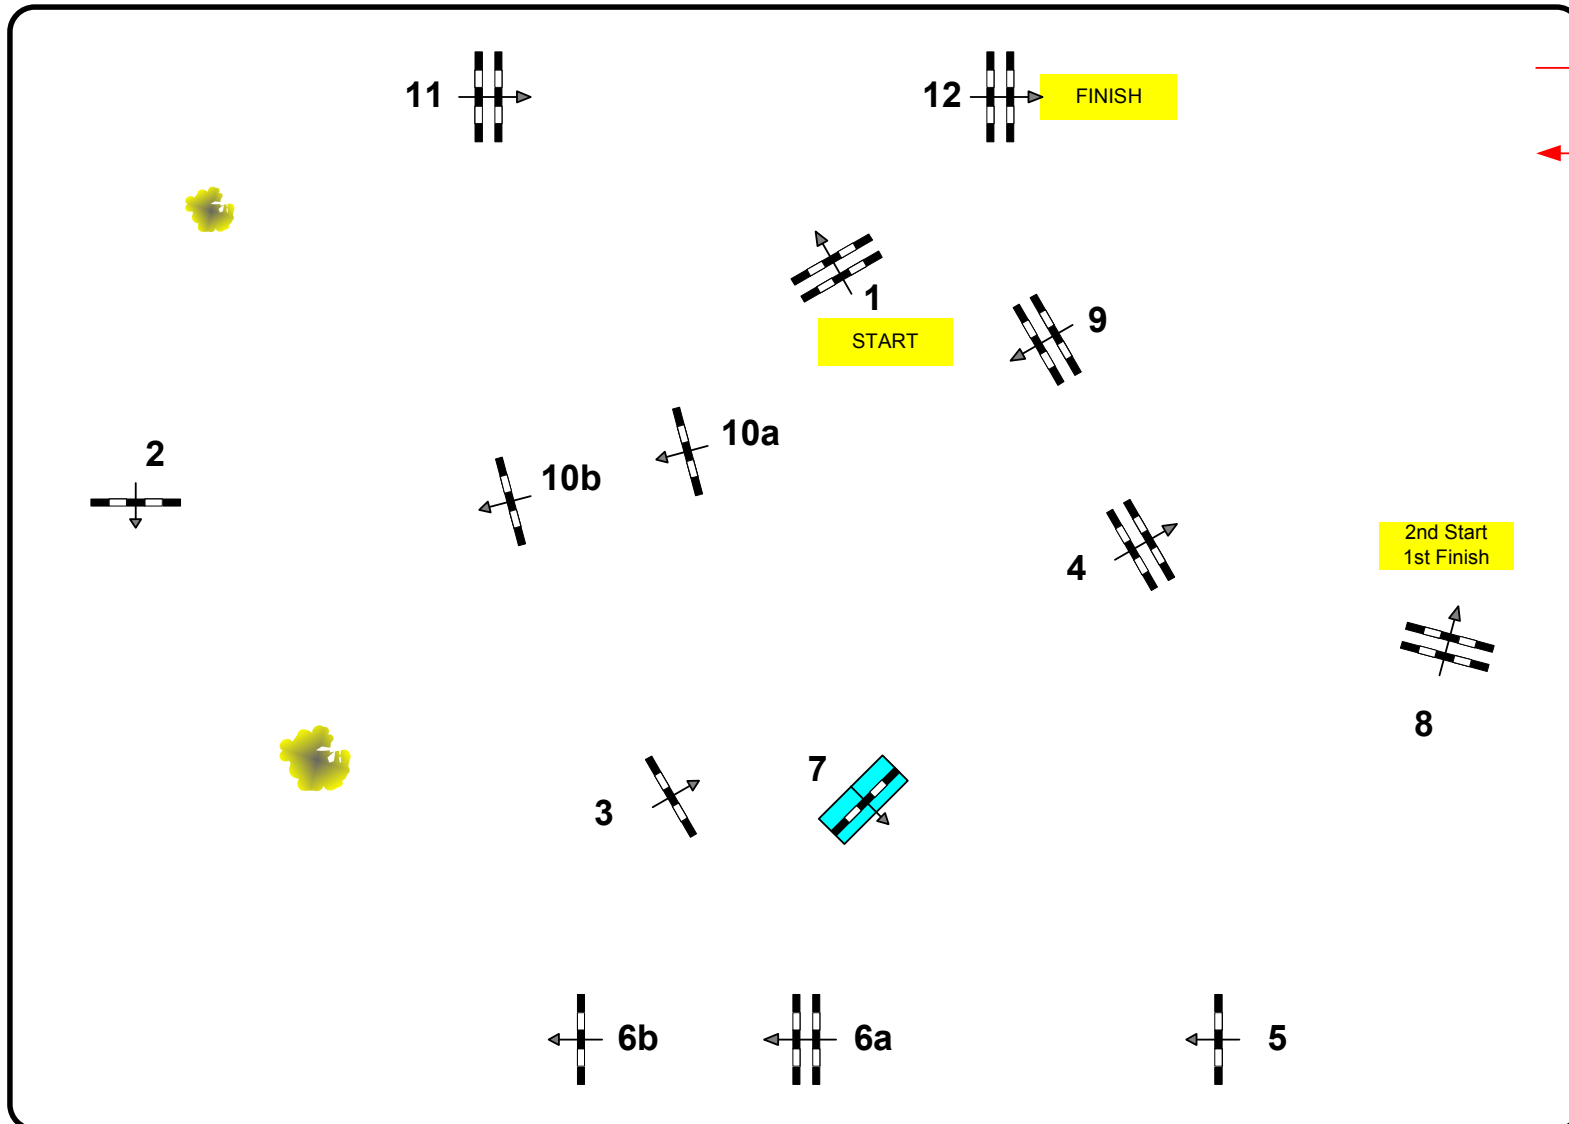

40

Competition n° 40 – CSI3* - 130 cms – 2 Phases - Venedrì 20.03.09 – Start: 14:00 h.

VASARI ARENA

**Competition n° 40
– CSI3* - 130 cms –
2 Phases against the
clock**

In / Out
Table: 2 Phases Both against the clock

National RG:
FEI RG / Art. 274.5.3
Height: 1,30 m
Speed: 350 m/min
Length: 360 m
Time allowed: 62 sec
Time limit: 124 sec

Obstacles:
Efforts:
Penalty sec
Closed combination:

2nd Phase:
9, 10a, 10b, 11 & 12
Length: 210 m
Time allowed: 36 sec
Time limit: 72 sec