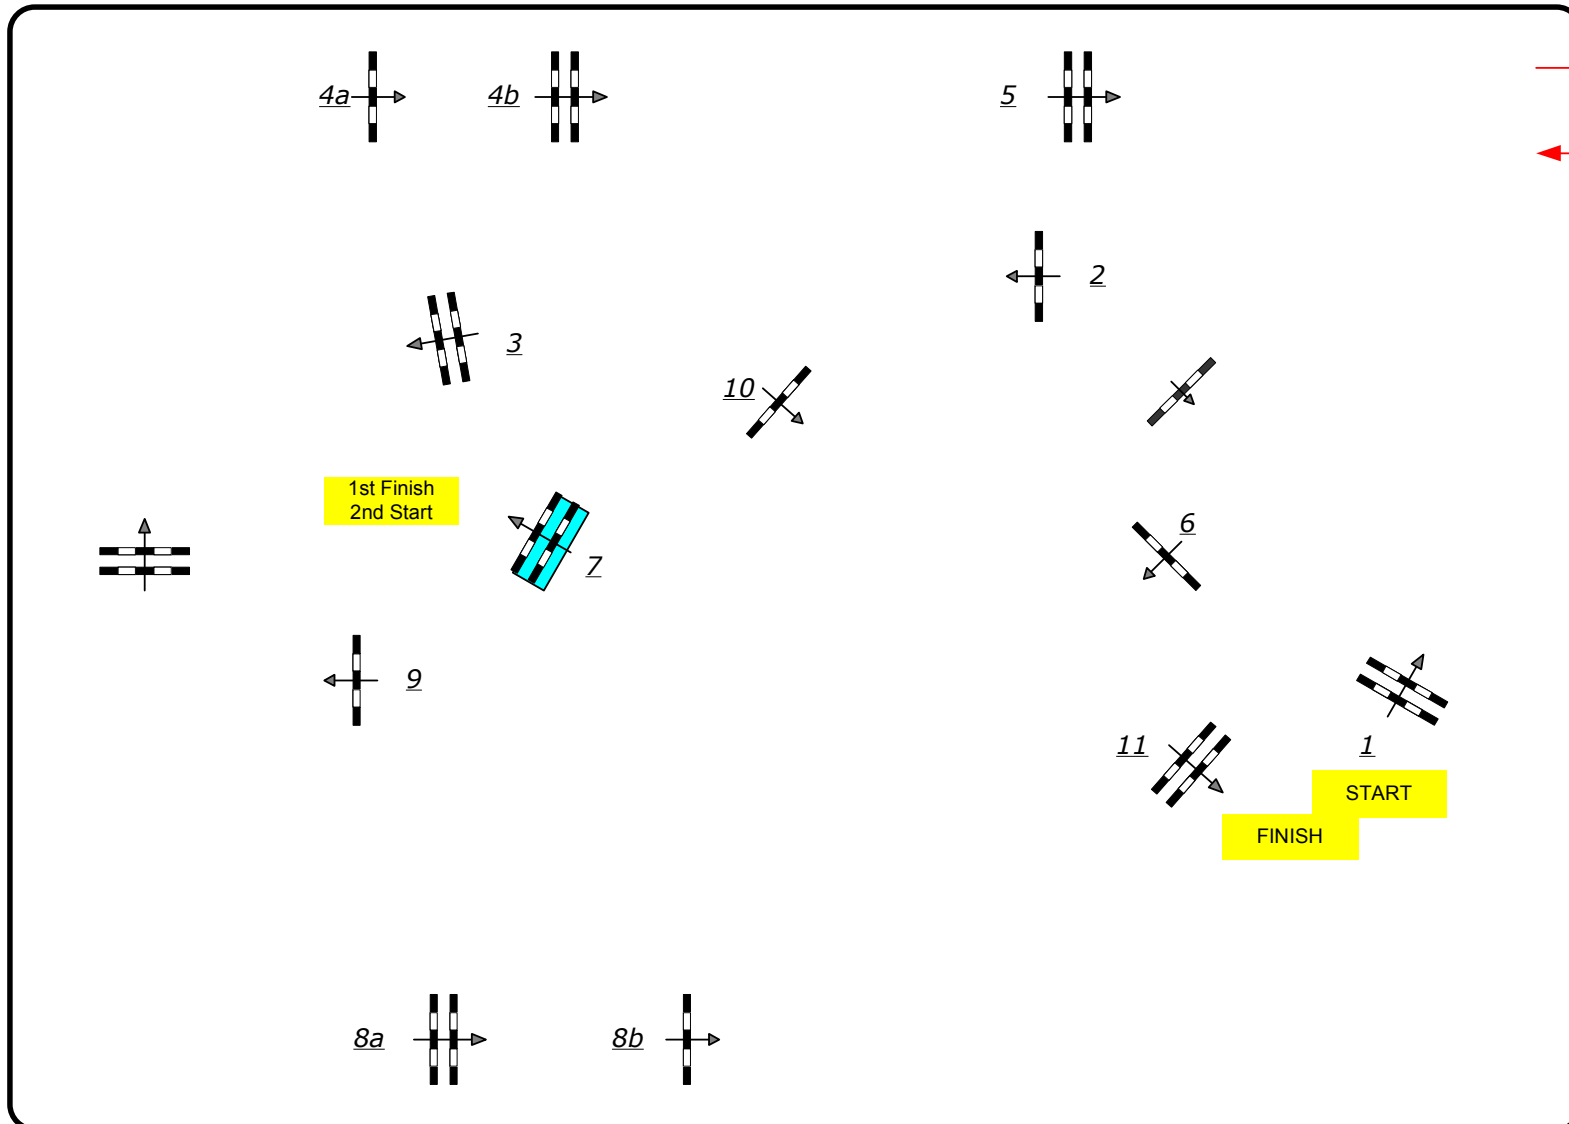

47

Competition n° 47 – CSI1* - 125 cms – 2 Phases - Samedi 21.03.09

VASARI ARENA

**Competition n° 47
– CSI1* - 125 cms
2 Phases both against
the clock**

Table: Two Phases both against the clock

National RG:
FEI RG / Art. 274.5.3

Height: 1,25 m

Speed: 350 m/min

Length: 320 m

Time allowed: 55 sec

Time limit: 110 sec

Obstacles:
Efforts:

Penalty sec
Closed combination:

2nd Phase:
8a, 8b, 9, 10 & 11

Length: 260 m

Time allowed: 45 sec

Time limit: 90 sec

JURY