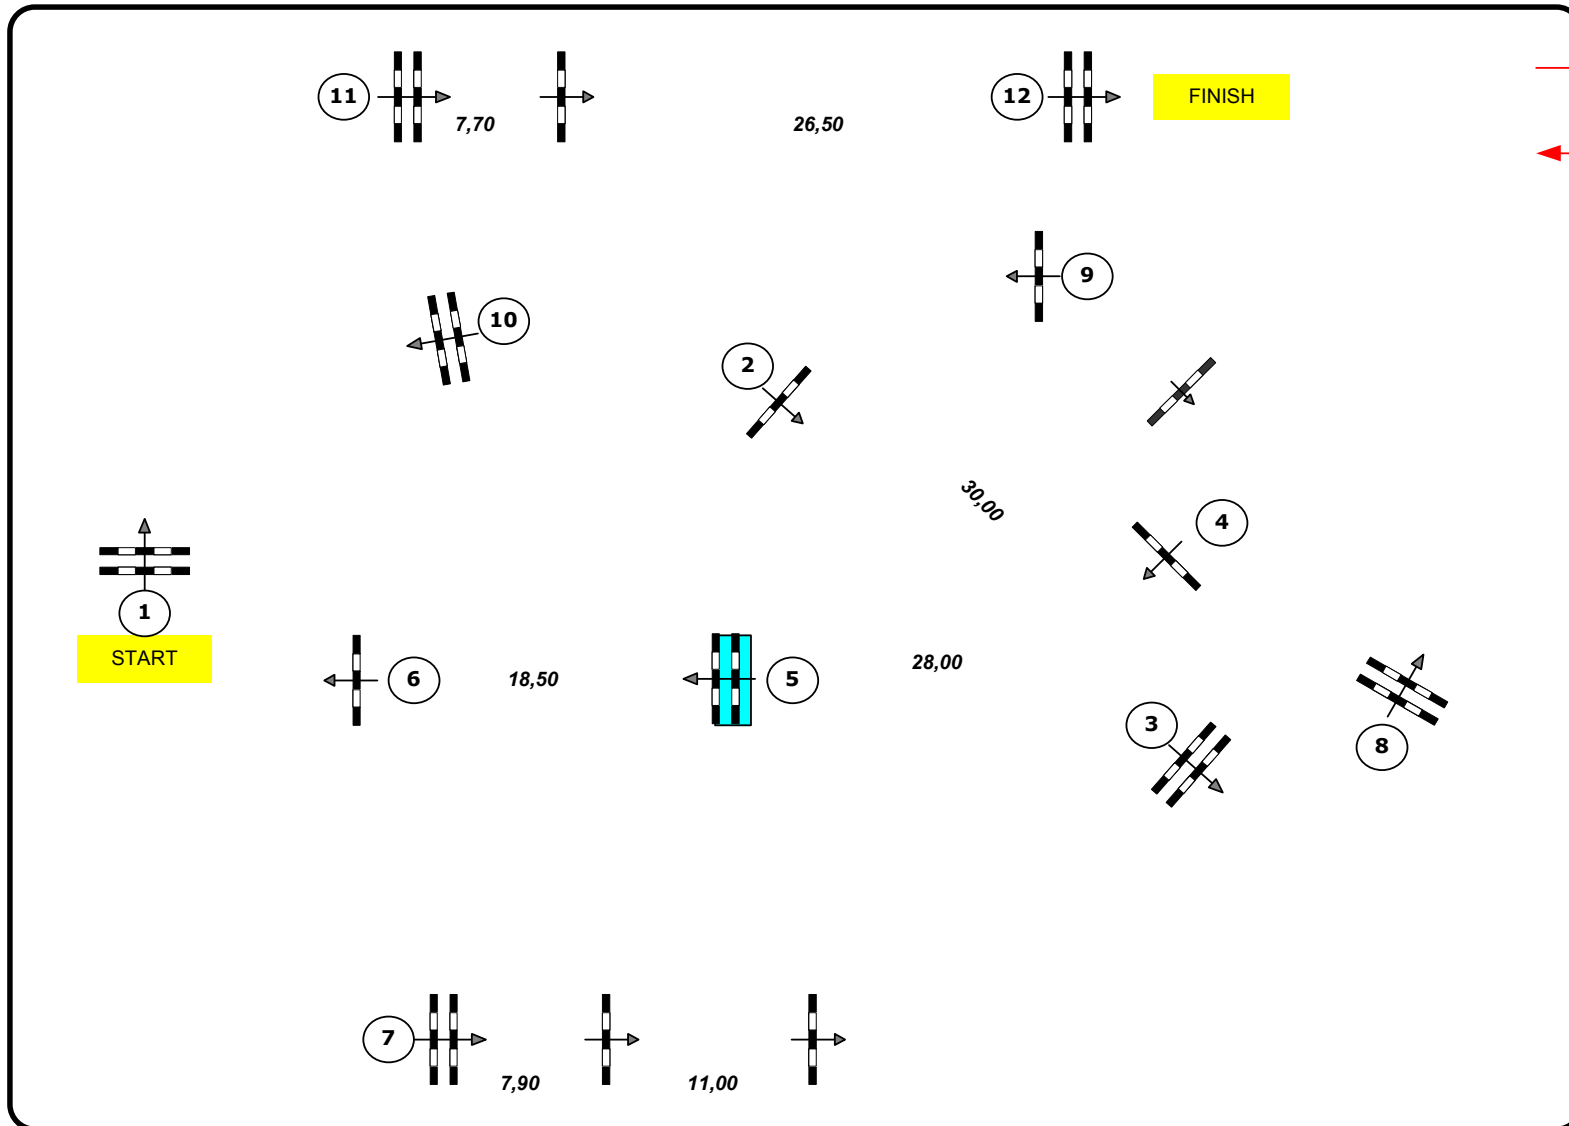

48

Competition n° 48 – CSI1* - 130 cms – Jump Off - Samedi 21.03.09

VASARI ARENA

**Competition n° 48
– CSI1* - 130 cms
Table A against clock
With Jump Off**

Table: Immediate Jump-Off

National RG:
FEI RG / Art. 238.2.2

Height: 1,30 m

Speed: 350 m/min

Length: 440 m

Time allowed: 76 sec

Time limit: 152 sec

Obstacles:
Efforts:

Penalty sec
Closed combination:

1st Jump-off:

1, 2, 3, 9, 10, 11a, 11b & 12

Length: 340 m

Time allowed: 59 sec

Time limit: 118 sec

In / Out

JURY