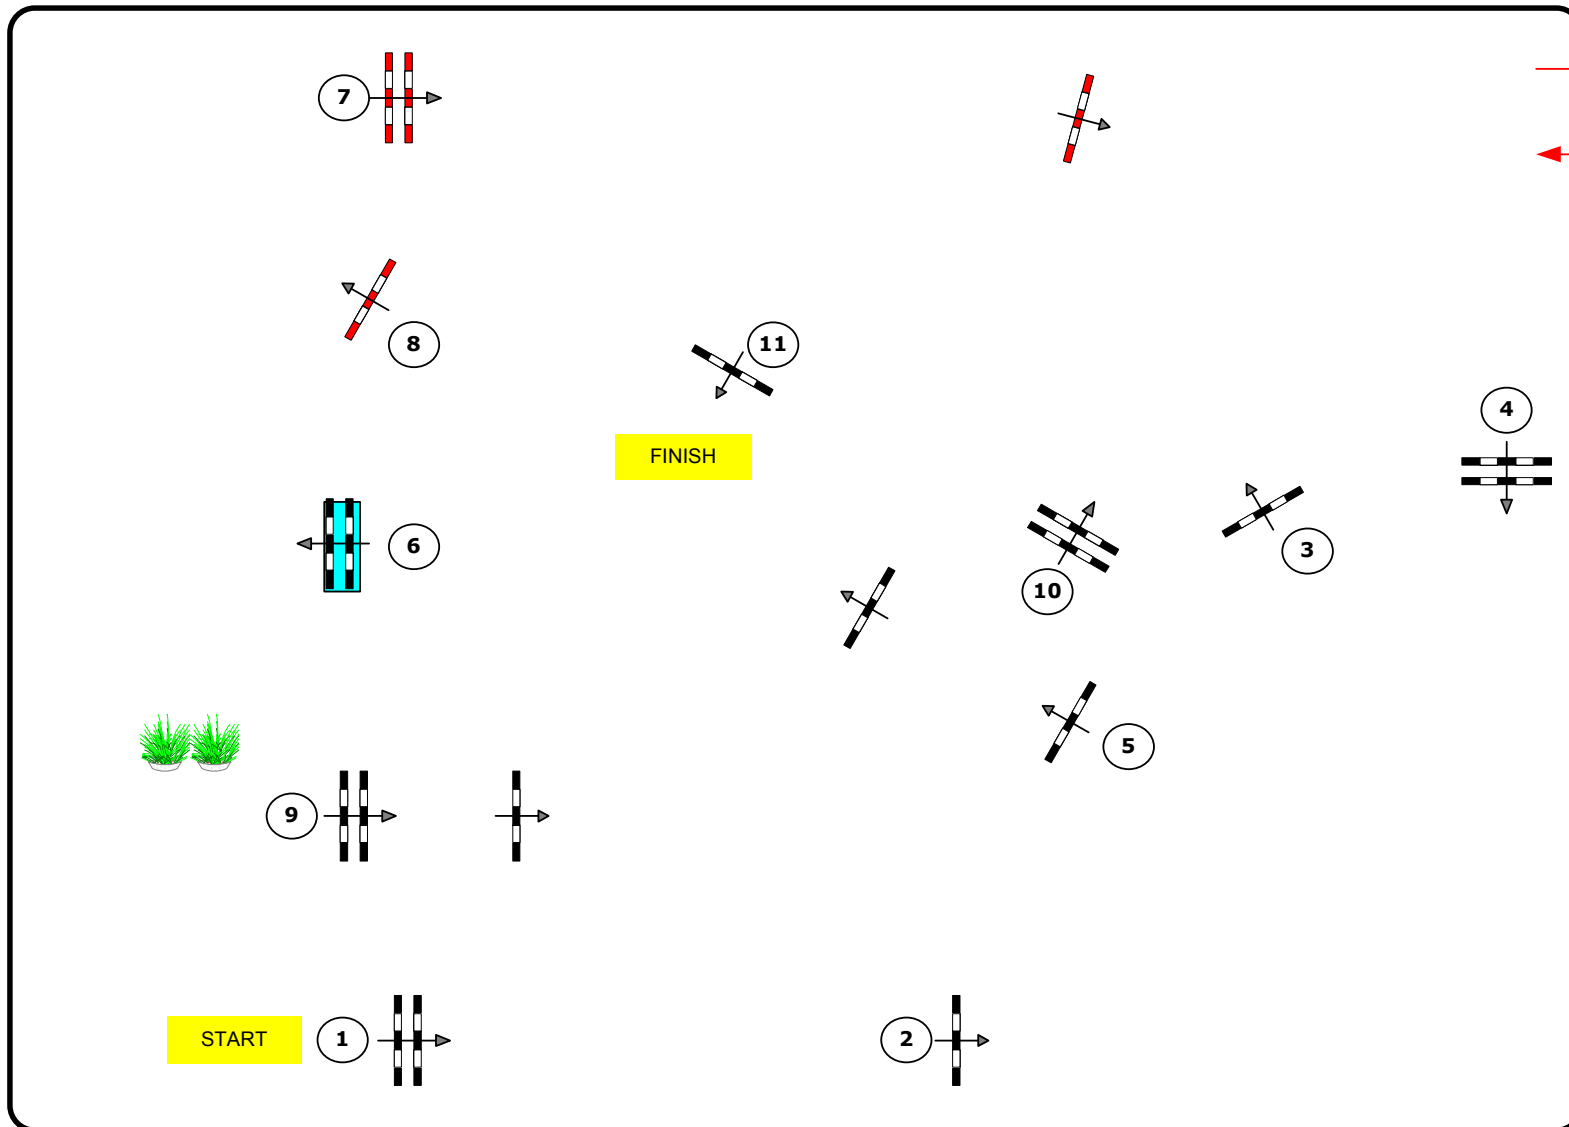

57 58

Competition n° 57 & 58 – CSI1*+CSI3* - 130 cms – Fault & Time – Domenica 22.03.09

**Competition n° 57 & 58
– CSI1*-CSI3* 130 cms
Table A against clock**

Table: A against the clock

National RG:
FEI RG / Art. 238.2.1

Height: 1,30 m

Speed: 350 m/min

Length: 420 m

Time allowed: 72 sec

Time limit: 144 sec

Obstacles: 11
Efforts: 13

JURY

Course Designer: Alejandro Ancín "Donato" (ESP)