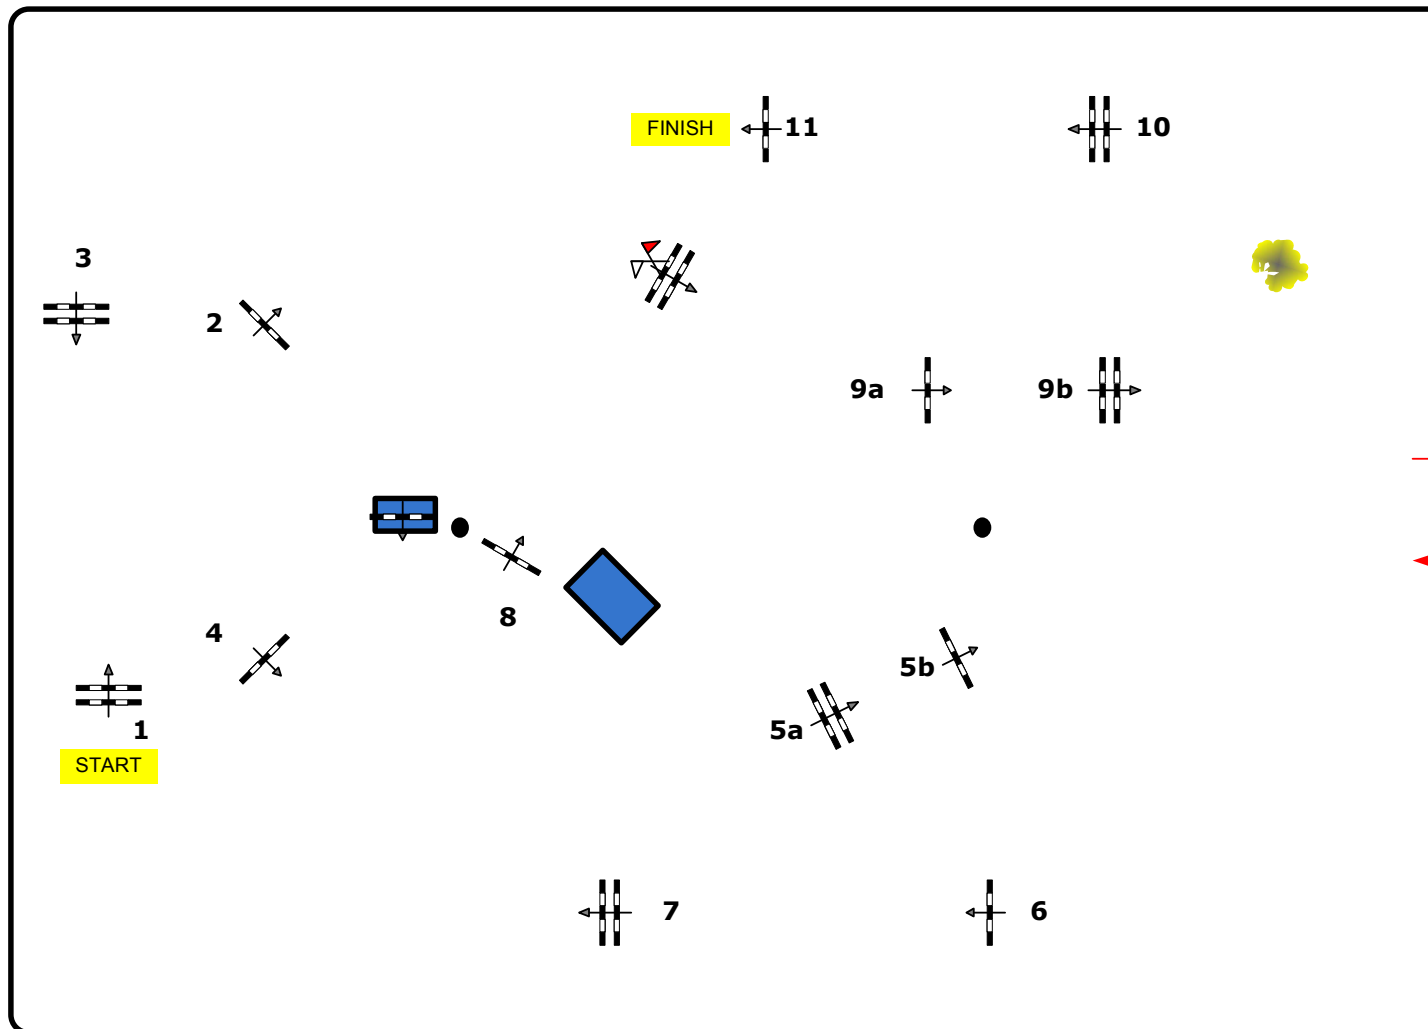

77

Competition n° 77 – 135 – Fault & Time - Venedrì 27.03.9 – Start: 08:45 h.

Competition n° 77
– 135 –
– Fault & Time –

Table: A against the clock

National RG:	
FEI RG / Art.	238.2.1
Height:	1,35 m
Speed:	350 m/min
Length:	400 m
Time allowed:	69 sec
Time limit:	138 sec
Obstacles:	10
Efforts:	12