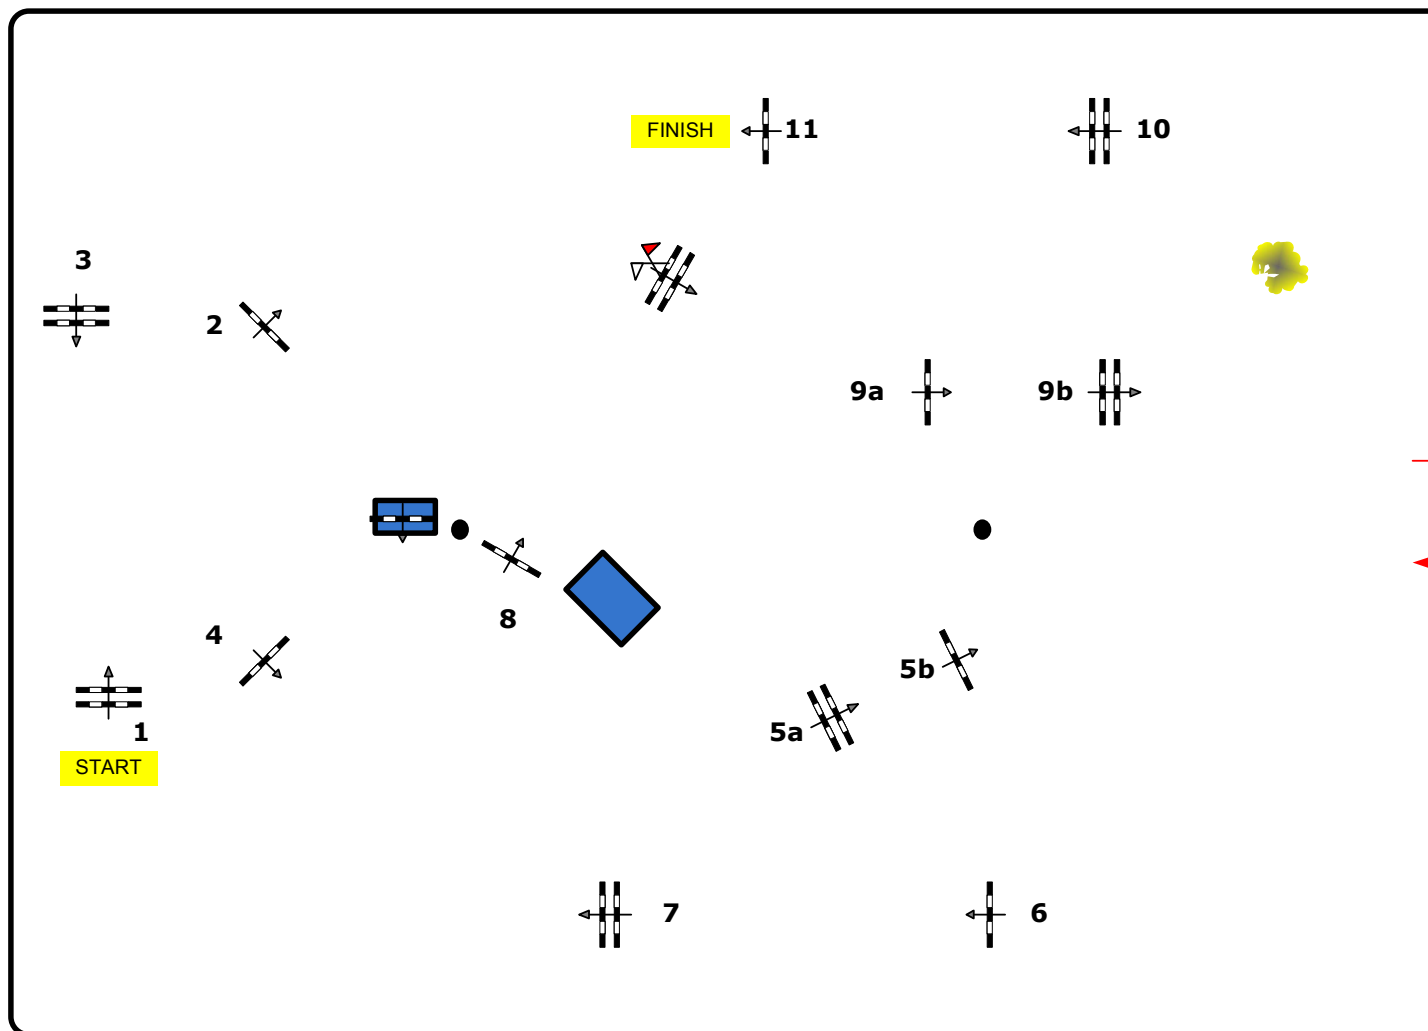

77

Competition n° 77 – 135 – Fault & Time - Venedrì 27.03.9 – Start: 08:45 h.

**Competition n° 77**  
– 135 –  
– Fault & Time –

Table: A against the clock

National RG:  
FEI RG / Art. 238.2.1

Height: 1,35 m

Speed: 350 m/min

Length: 400 m

Time allowed: 69 sec

Time limit: 138 sec

Obstacles: 10

Efforts: 12

JURY