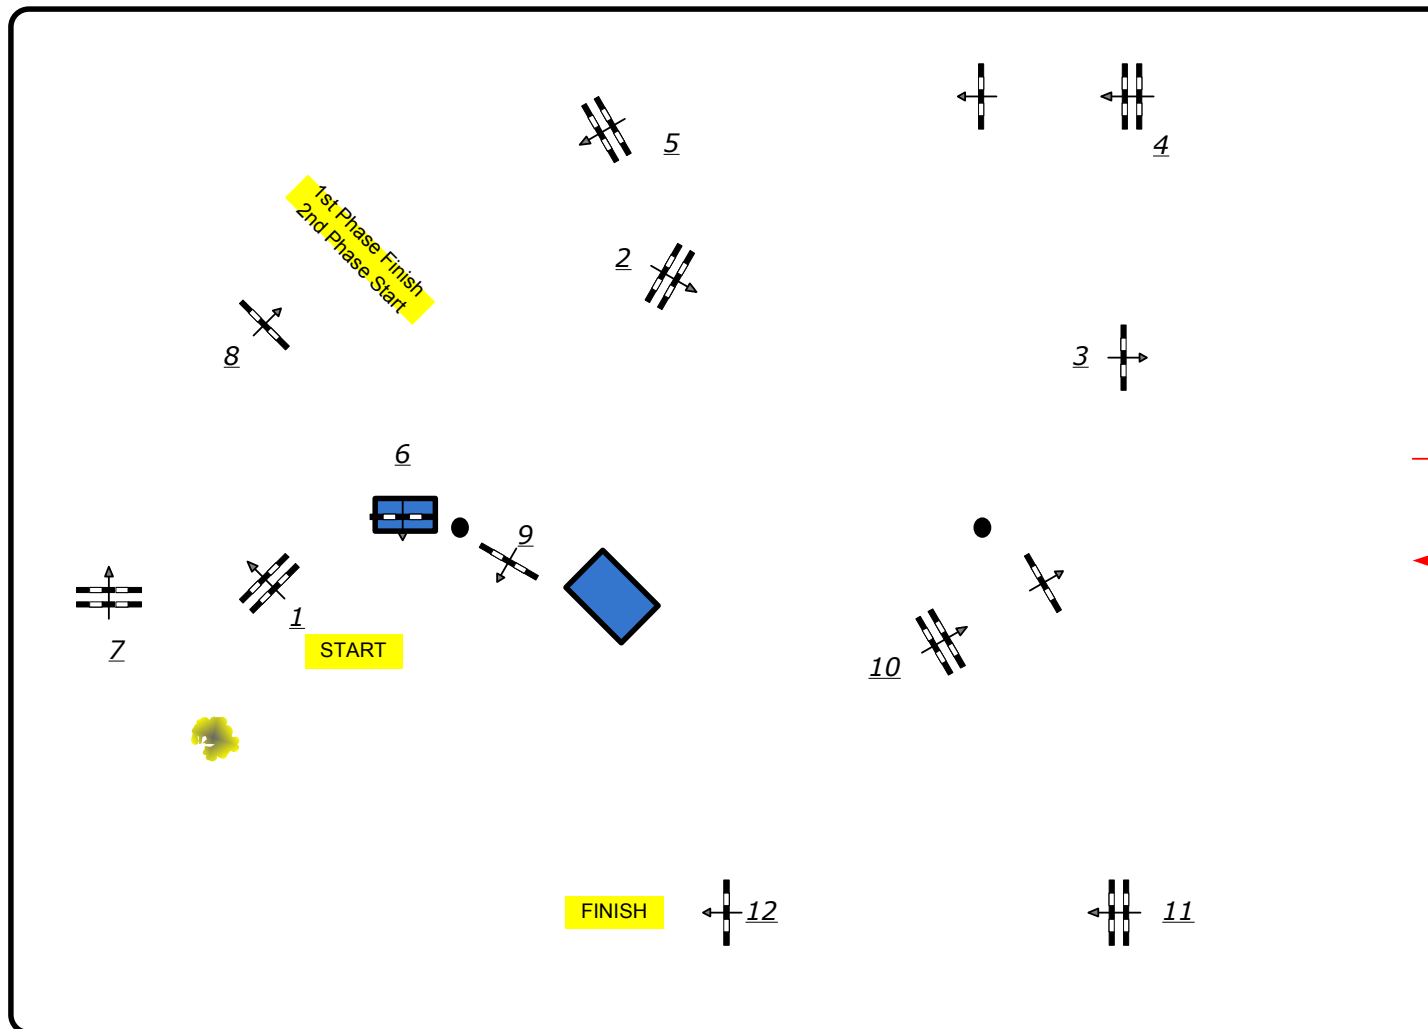

79

Competition n° 79 – 135 – Two Phases both against the clock - Venerdì 27.03.09

Competition n° 79
– 135 cms –
2P both against clock

Table: A against the clock

National RG:
FEI RG / Art. 238.1.1

Height: 1,10 m

Speed: 350 m/min

Length: 500 m

Time allowed: 86 sec

Time limit: 172 sec

Obstacles:
Efforts:

Penalty sec
Closed combination:

2nd Phase:

9, 10a, 10b, 11 & 12

Length: 280 m

Time allowed: 48 sec

Time limit: 96 sec

JURY