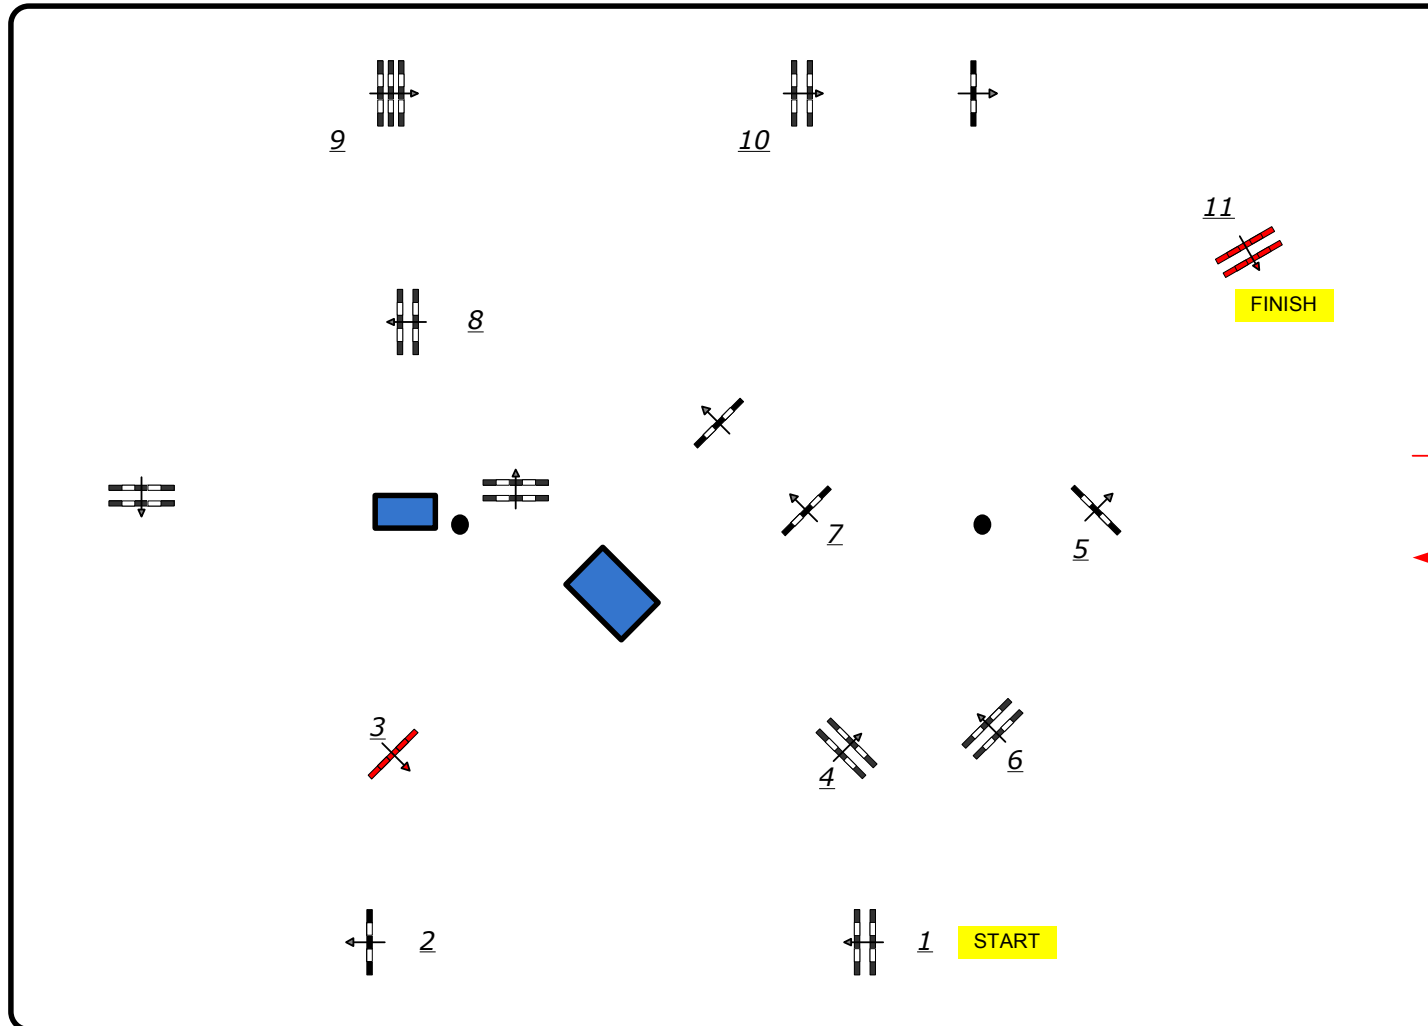

85

Competition n° 85 – 130 – Fault & Time – Sabato 28.03.09

**Competition n° 85  
– 130 –  
Fault & Time**

Table: A against the clock

National RG:  
FEI RG / Art. 238.2.1

Height: 1,30 m

Speed: 350 m/min

Length: 380 m

Time allowed: 66 sec

Time limit: 132 sec

Obstacles:

Efforts:

Penalty sec

Closed combination:

In / Out

JURY