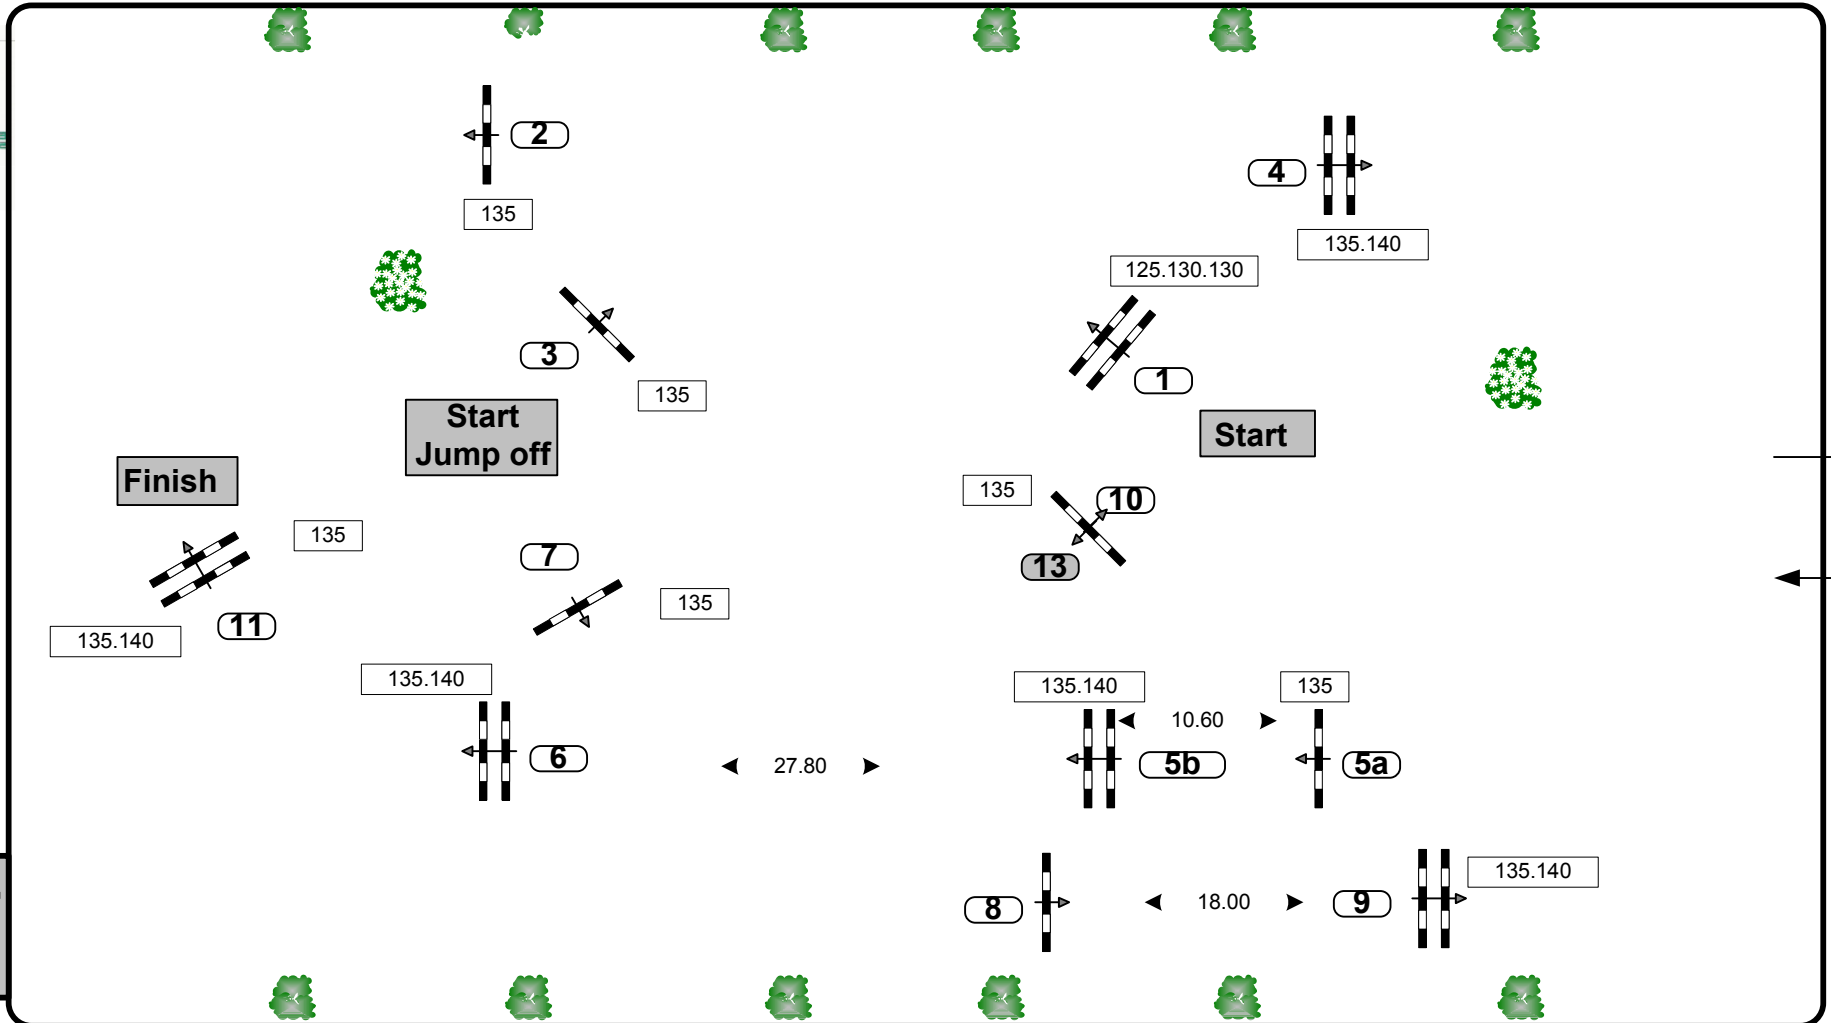

# Pferdefestival Redefin 2009

Class No.: **23**

CSI - Junior Cup Finale

Competition with one jump-off

Donnerstag, 30. April 2009

Start: 18:30

Table: A	Speed: 350 m/min	Obstacles: 11	1st Jump-off: -3-4-1-13-5a-5b-6-7-9-	2nd Jump-off:
National RG: 501.B.1	Length: 450 m	Efforts: 12	Length: 350 m	Length: 0 m
FEI RG / Art.	Time allowed: 78 sec	Penalty sec:	Time allowed: 60 sec	Time allowed: 0 sec
Height: 1,35 m	Time limit: 156 sec	Closed combination:	Time limit: 120 sec	Time limit: 0 sec

0 5 10 15 20 25 30 35 40 45 50 55 60 65 70 75 80 85 90 95

Course Designer Wolfgang Meyer (GER)/Christian Wiegand(GER)