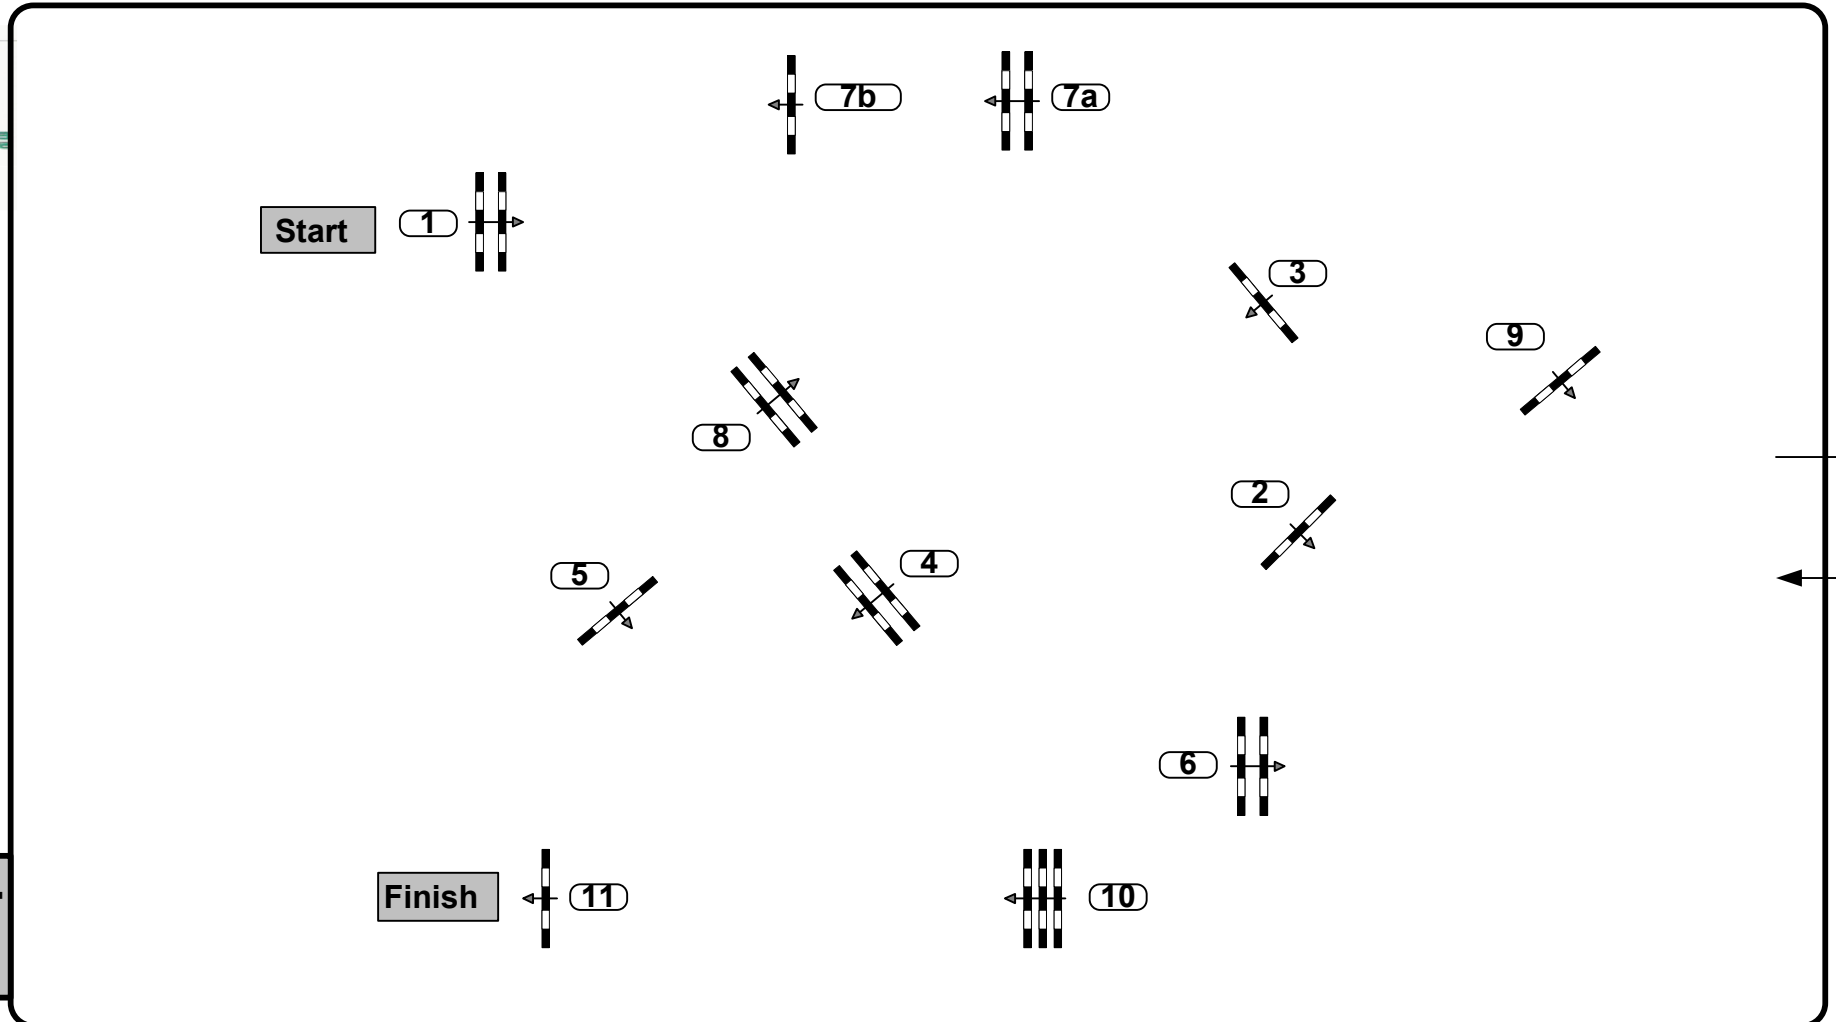

Pferdefestival Redefin 2009

Class No.: **14** Gold Tour

Competition against the clock

Donnerstag, 30. April 2009

Start: 16:00

Table: A	Speed: 350 m/min	Obstacles: 11	1st Jump-off:	2nd Jump-off:
National RG: 238.2.1	Length: 500 m	Efforts: 12	Length: 0 m	Length: 0 m
FEI RG / Art.	Time allowed: 86 sec	Penalty sec:	Time allowed: 0 sec	Time allowed: 0 sec
Height: 1,40 m	Time limit: 172 sec	Closed combination:	Time limit: 0 sec	Time limit: 0 sec

0 5 10 15 20 25 30 35 40 45 50 55 60 65 70 75 80 85 90 95

Jury

Course Designer Wolfgang Meyer (GER)/Christian Wiegand(GER)