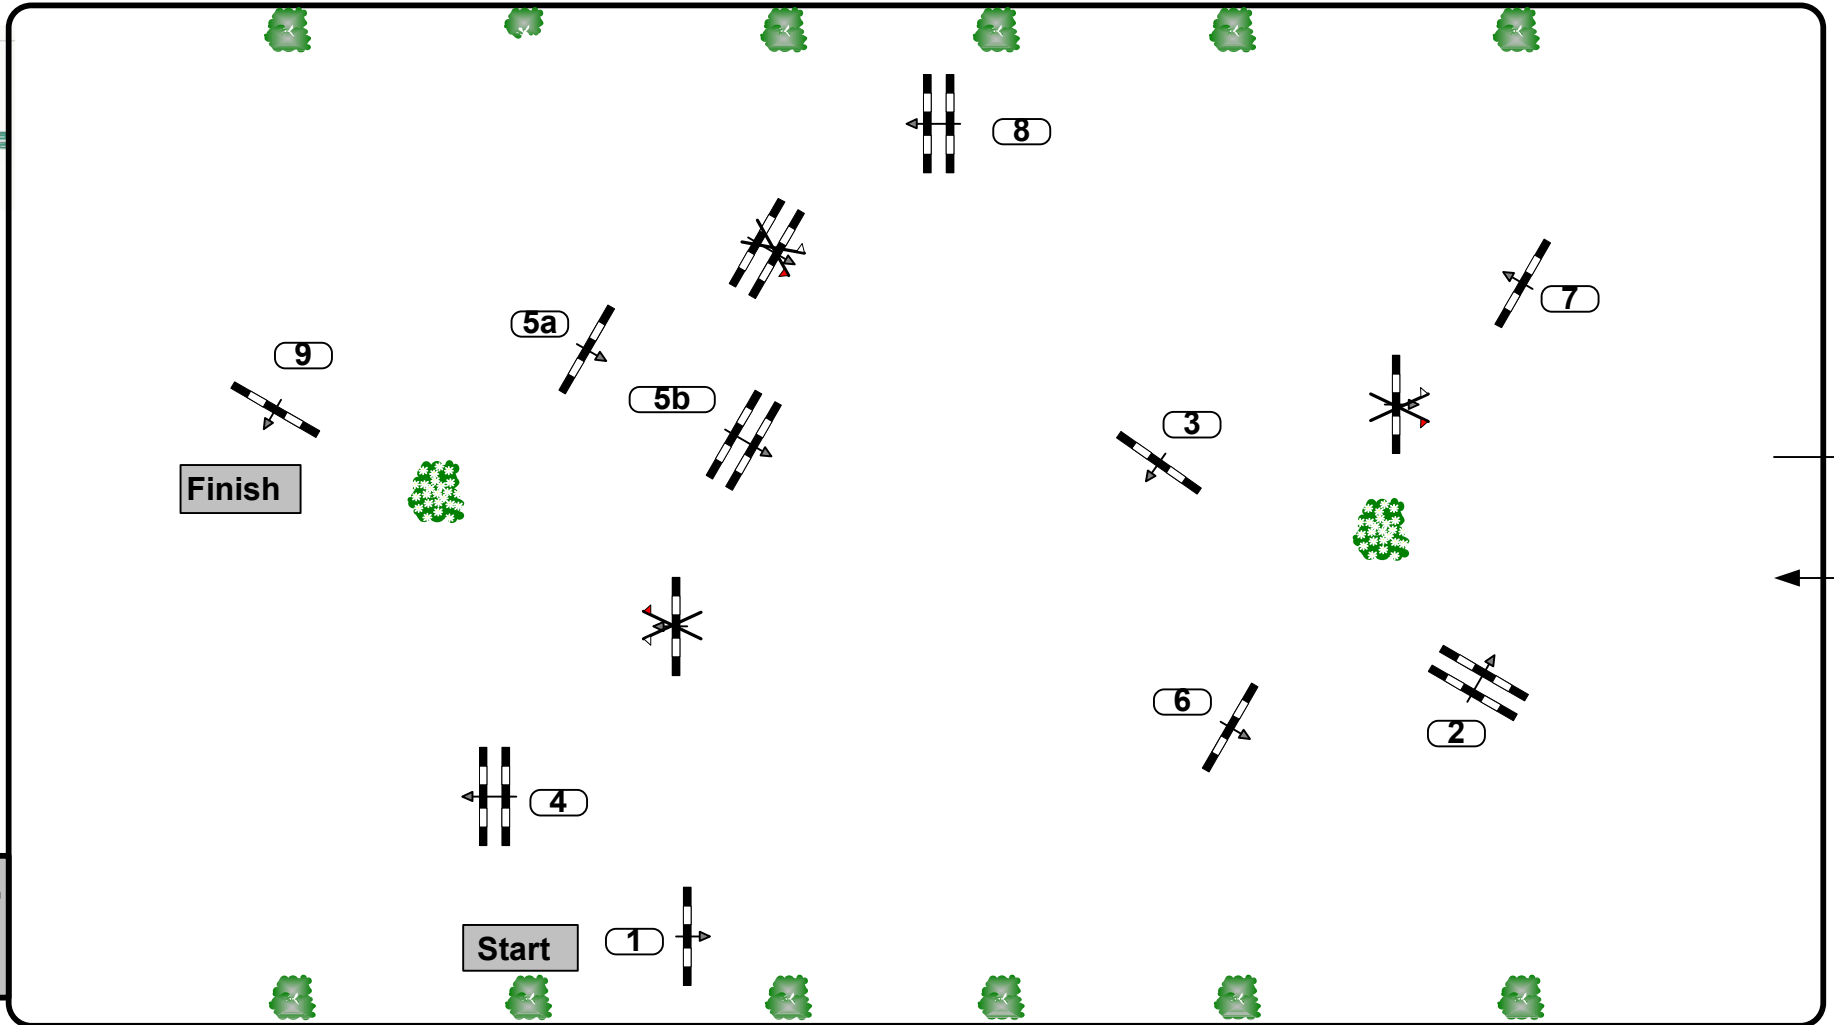

Pferdefestival Redefin 2009

Class No.: **22**

Springpferdeprüfung

Klasse L

Freitag, 1. Mai 2009

Start: 9:00

Table: A
National RG: 363,1
FEI RG / Art.
Height: 1,15 m

Speed: 350 m/min
Length: 360 m
Time allowed: 62 sec
Time limit: 124 sec

Obstacles: 9
Efforts: 10
Penalty sec:
Closed combination:

1st Jump-off:
Length: 0 m
Time allowed: 0 sec
Time limit: 0 sec

2nd Jump-off:
Length: 0 m
Time allowed: 0 sec
Time limit: 0 sec

0 5 10 15 20 25 30 35 40 45 50 55 60 65 70 75 80 85 90 95