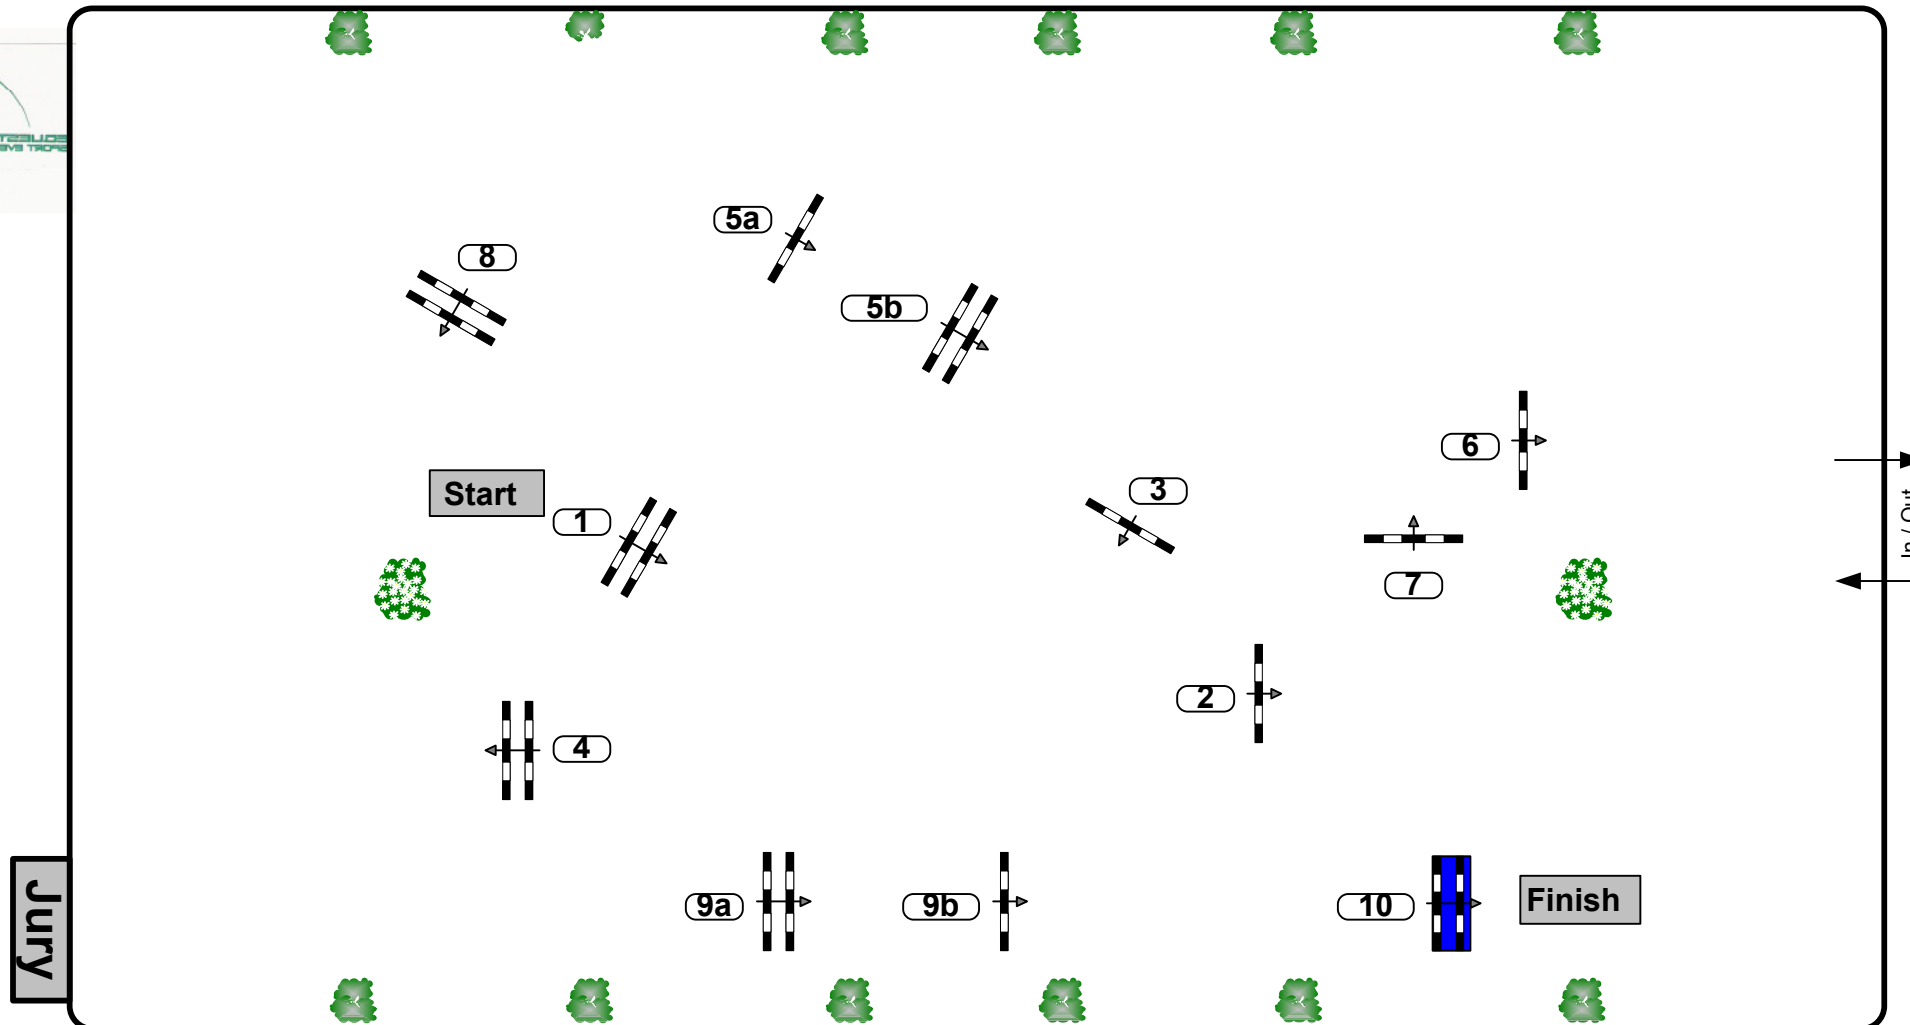

Pferdefestival Redefin 2009

Class No.:

3

Opening Competition

Freitag, 1. Mai 2009

Start: 13:30

Table: A
National RG: 238.2.1
FEI RG / Art.
Height: 1,40 m

Speed: 350 m/min
Length: 440 m
Time allowed: 76 sec
Time limit: 152 sec

Obstacles: 10
Efforts: 12
Penalty sec:
Closed combination:

1st Jump-off:
Length: 0 m
Time allowed: 0 sec
Time limit: 0 sec

2nd Jump-off:
Length: 0 m
Time allowed: 0 sec
Time limit: 0 sec

0 5 10 15 20 25 30 35 40 45 50 55 60 65 70 75 80 85 90 95

Course Designer Wolfgang Meyer (GER)/Christian Wiegand(GER)