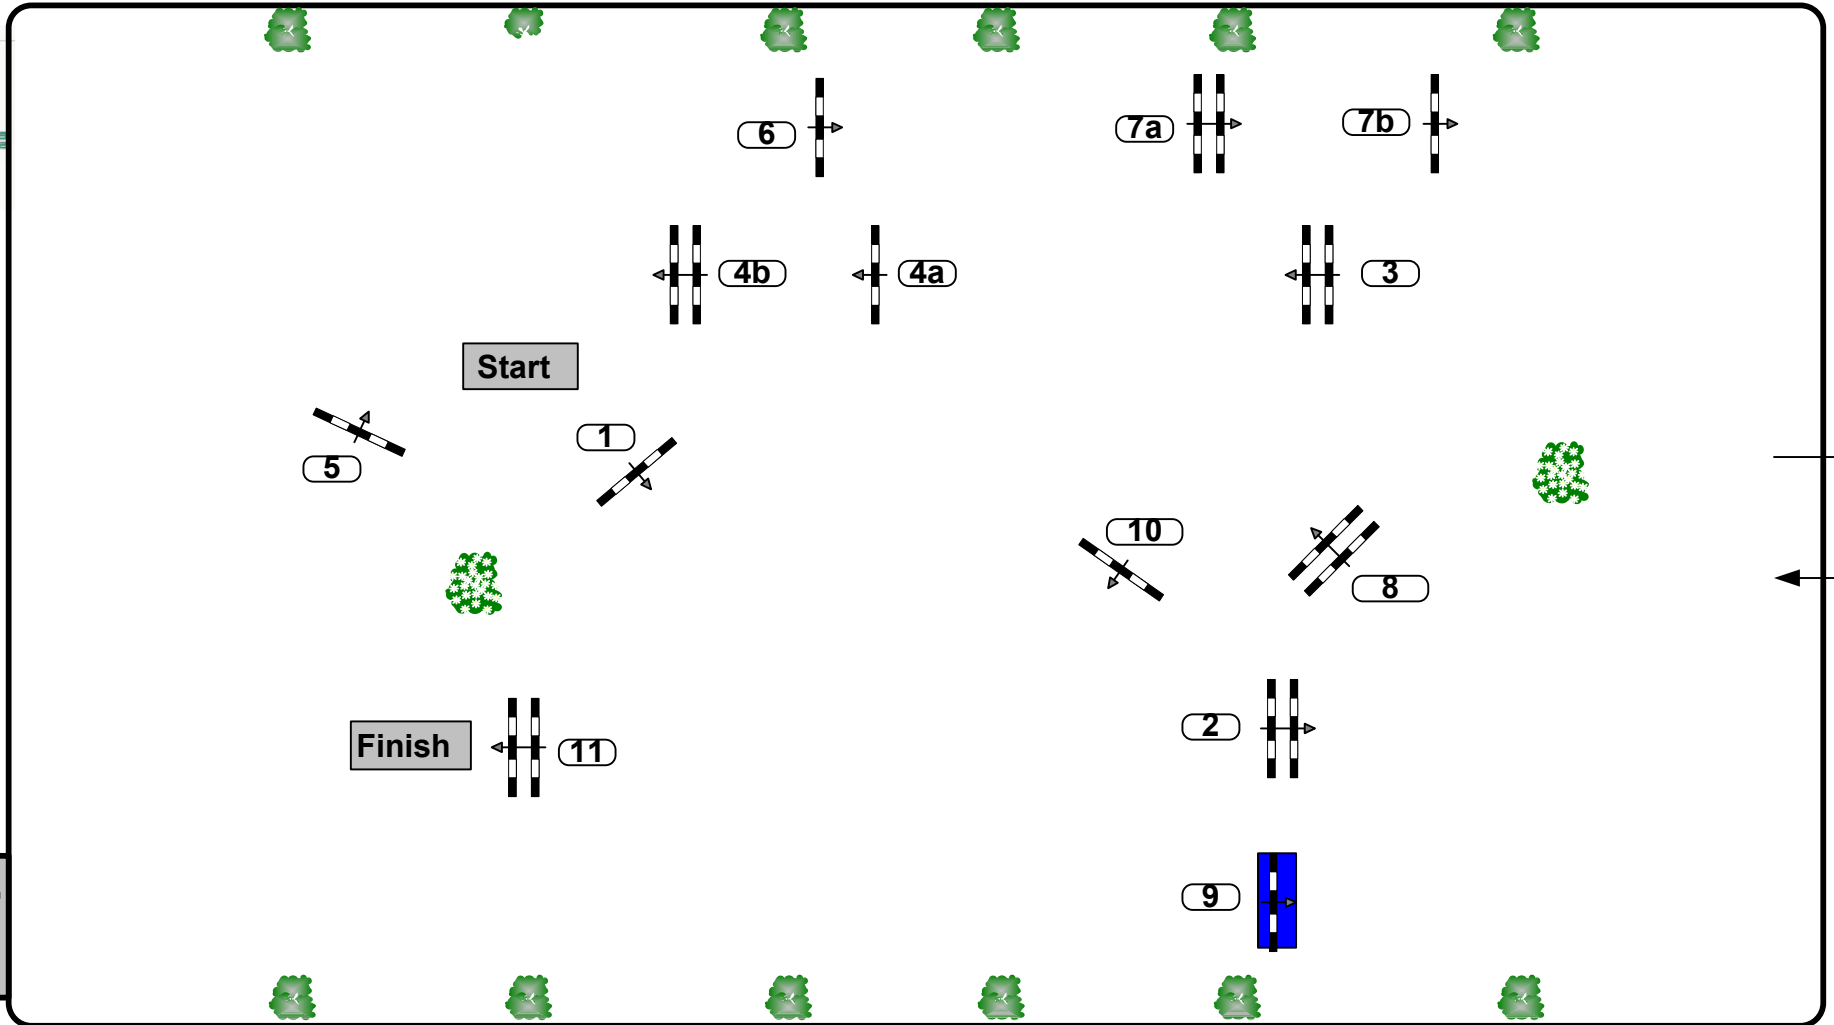

Pferdefestival Redefin 2009

Class No.: **4** Big Tour

Competition against the glock

Freitag, 1. Mai 2009

Start: 16:15

Table: A	Speed: 350 m/min	Obstacles: 11	1st Jump-off:	2nd Jump-off:
National RG: 238.2.1	Length: 460 m	Efforts: 13	Length: 0 m	Length: 0 m
FEI RG / Art.	Time allowed: 79 sec	Penalty sec:	Time allowed: 0 sec	Time allowed: 0 sec
Height: 1,40 m	Time limit: 158 sec	Closed combination:	Time limit: 0 sec	Time limit: 0 sec

0 5 10 15 20 25 30 35 40 45 50 55 60 65 70 75 80 85 90 95

Course Designer Wolfgang Meyer (GER)/Christian Wiegand(GER)