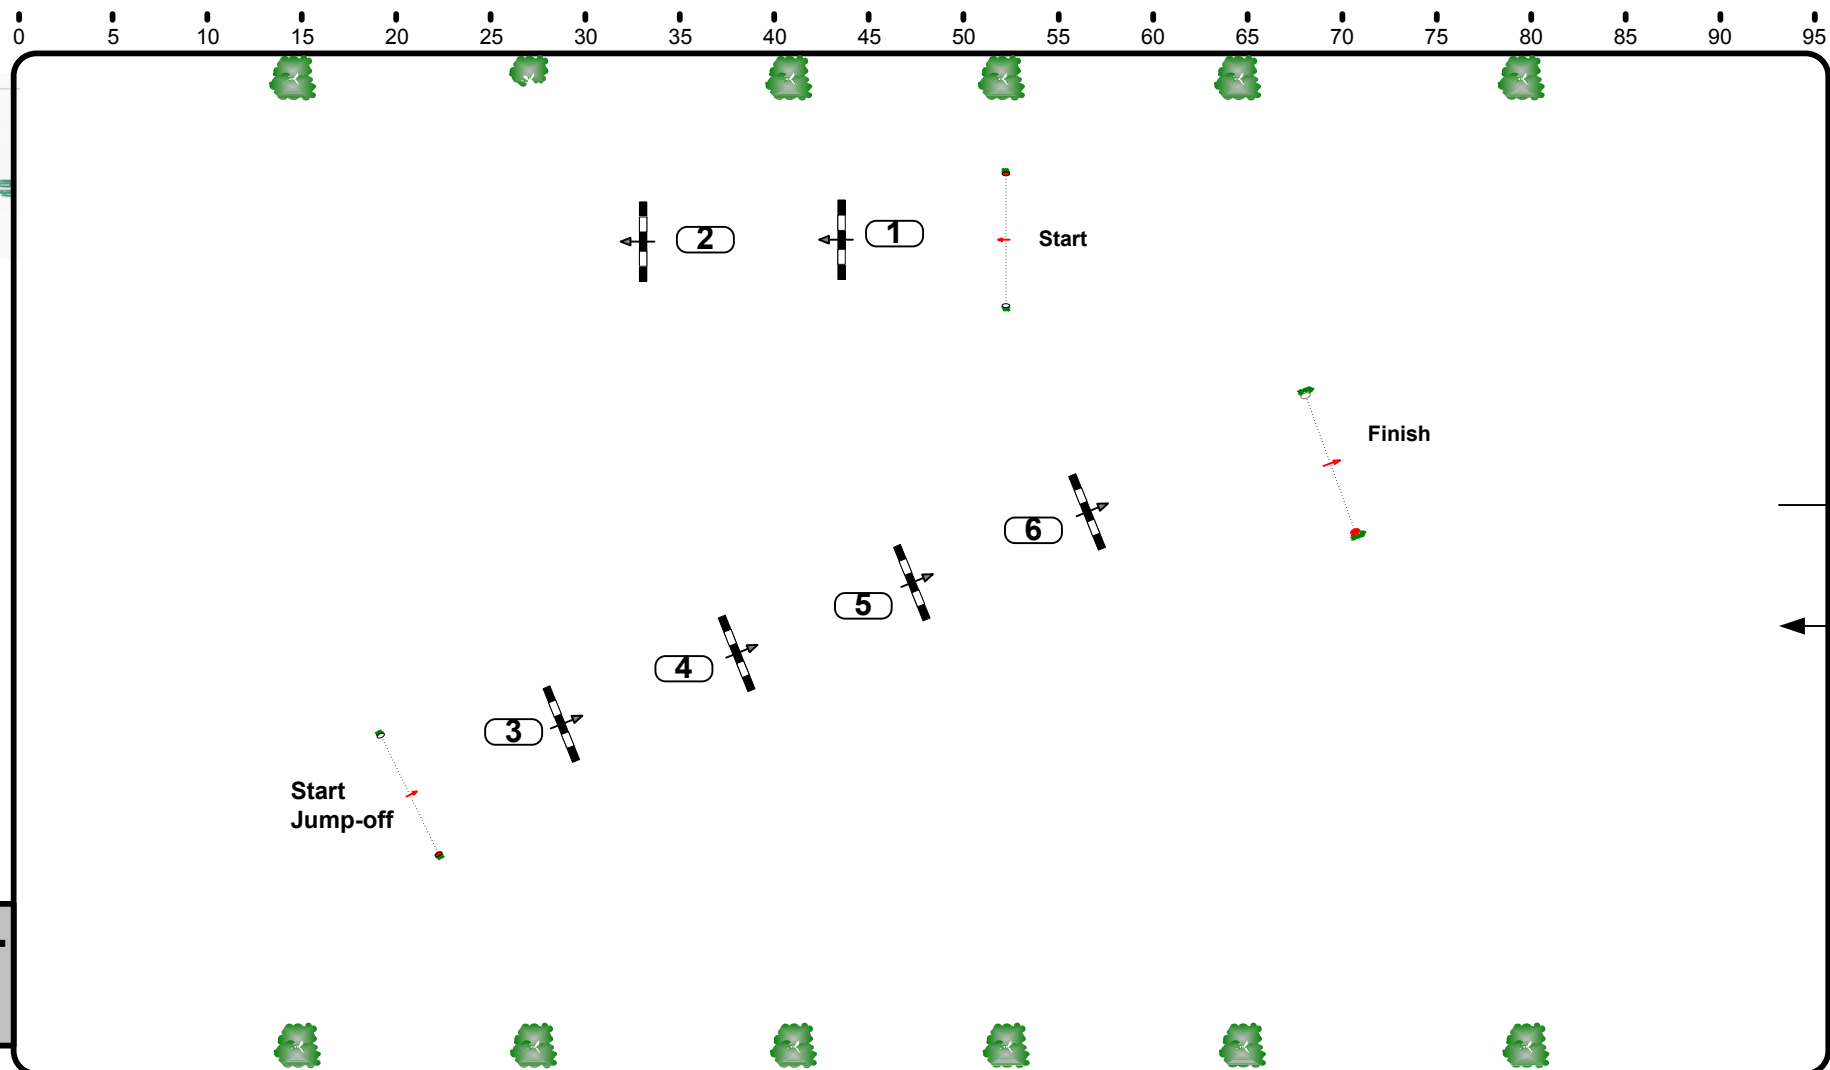

Pferdefestival Redefin 2009

Class No.:

5

Six Bar

Freitag, 1. Mai 2009

Start: 21:00

Table: A
National RG: 262.3
FEI RG / Art.
Height: 1,60 m

Speed: 350 m/min
Length: 0 m
Time allowed: 0 sec
Time limit: 0 sec

Obstacles: 6
Efforts: 6
Penalty sec:
Closed combination:

1st Jump-off: 3 to 6
Length: 0 m
Time allowed: 0 sec
Time limit: 0 sec

2nd Jump-off: 3 to 6
Length: 0 m
Time allowed: 0 sec
Time limit: 0 sec

Course Designer Wolfgang Meyer (GER)/Christian Wiegand(GER)