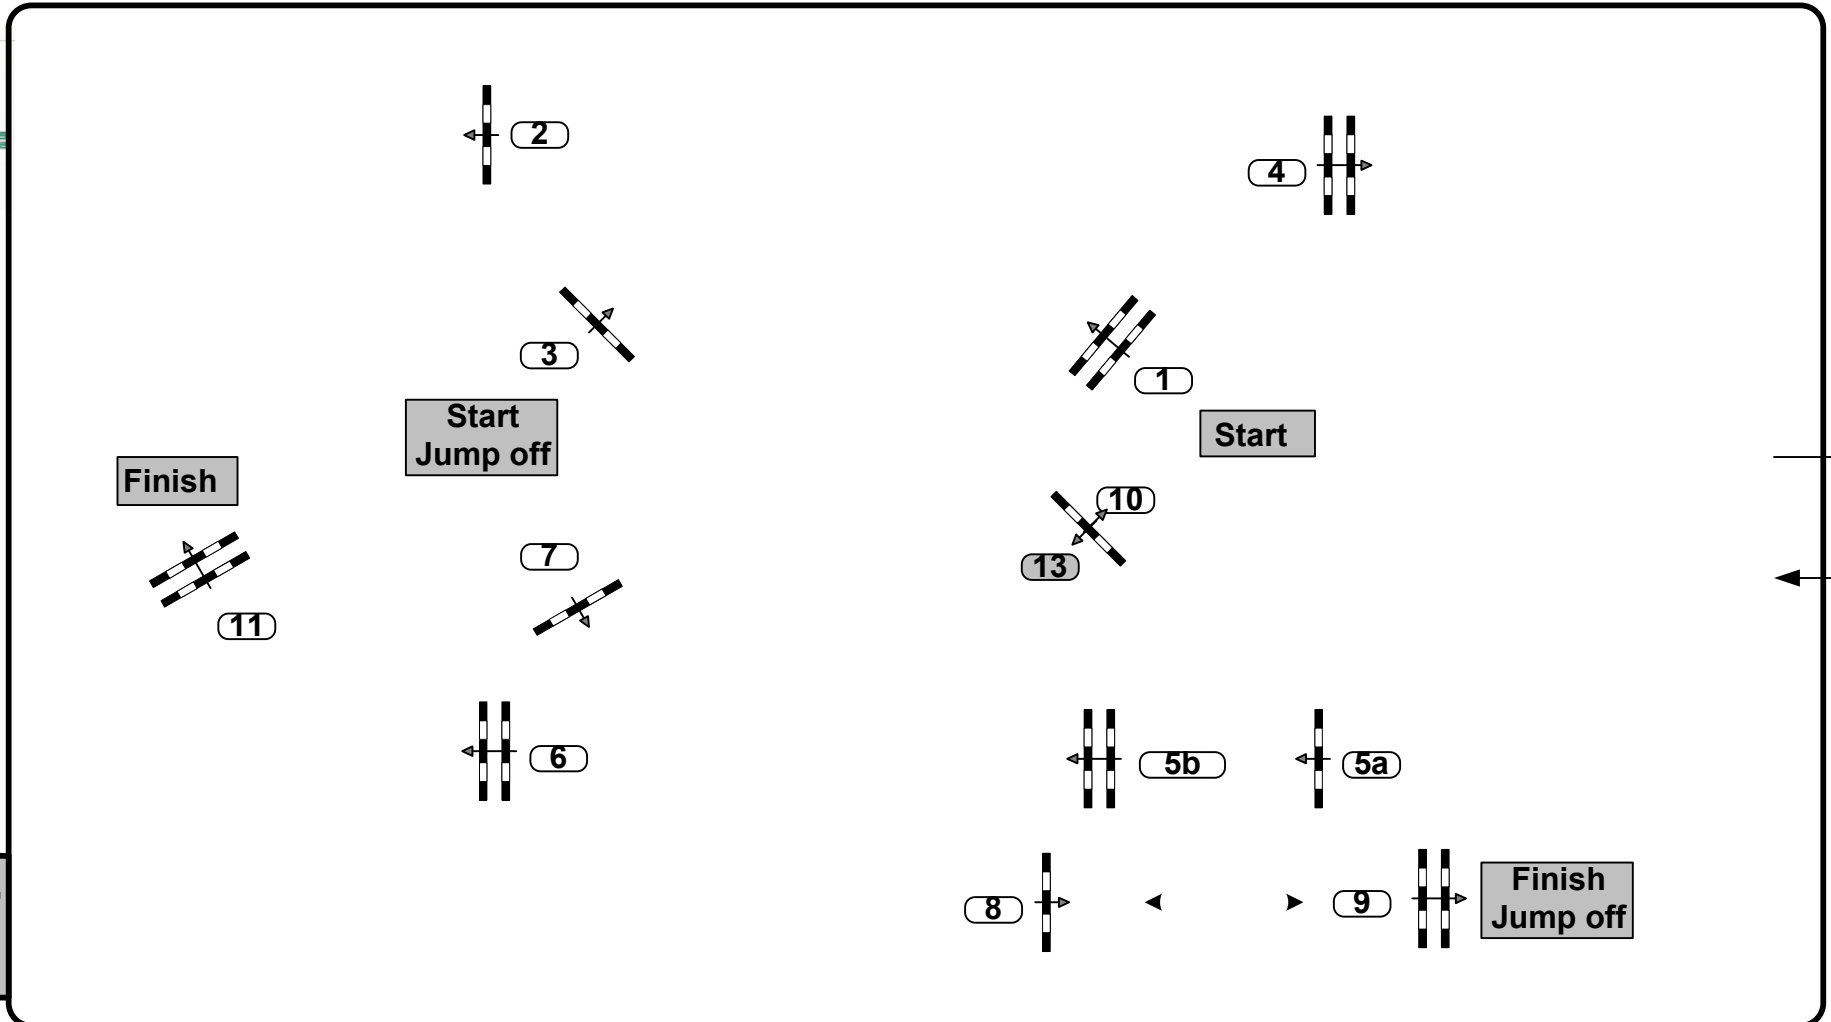

Pferdefestival Redefin 2009

Class No.: **23**

CSI - Junior Cup Finale

Competition with one jump-off

Donnerstag, 30. April 2009

Start: 18:30

Table: A	Speed: 350 m/min	Obstacles: 11	1st Jump-off: -3-4-1-13-5a-5b-6-7-9-	2nd Jump-off:
National RG: 501.B.1	Length: 450 m	Efforts: 12	Length: 350 m	Length: 0 m
FEI RG / Art.	Time allowed: 78 sec	Penalty sec:	Time allowed: 60 sec	Time allowed: 0 sec
Height: 1,35 m	Time limit: 156 sec	Closed combination:	Time limit: 120 sec	Time limit: 0 sec

0 5 10 15 20 25 30 35 40 45 50 55 60 65 70 75 80 85 90 95

Course Designer Wolfgang Meyer (GER)/Christian Wiegand(GER)