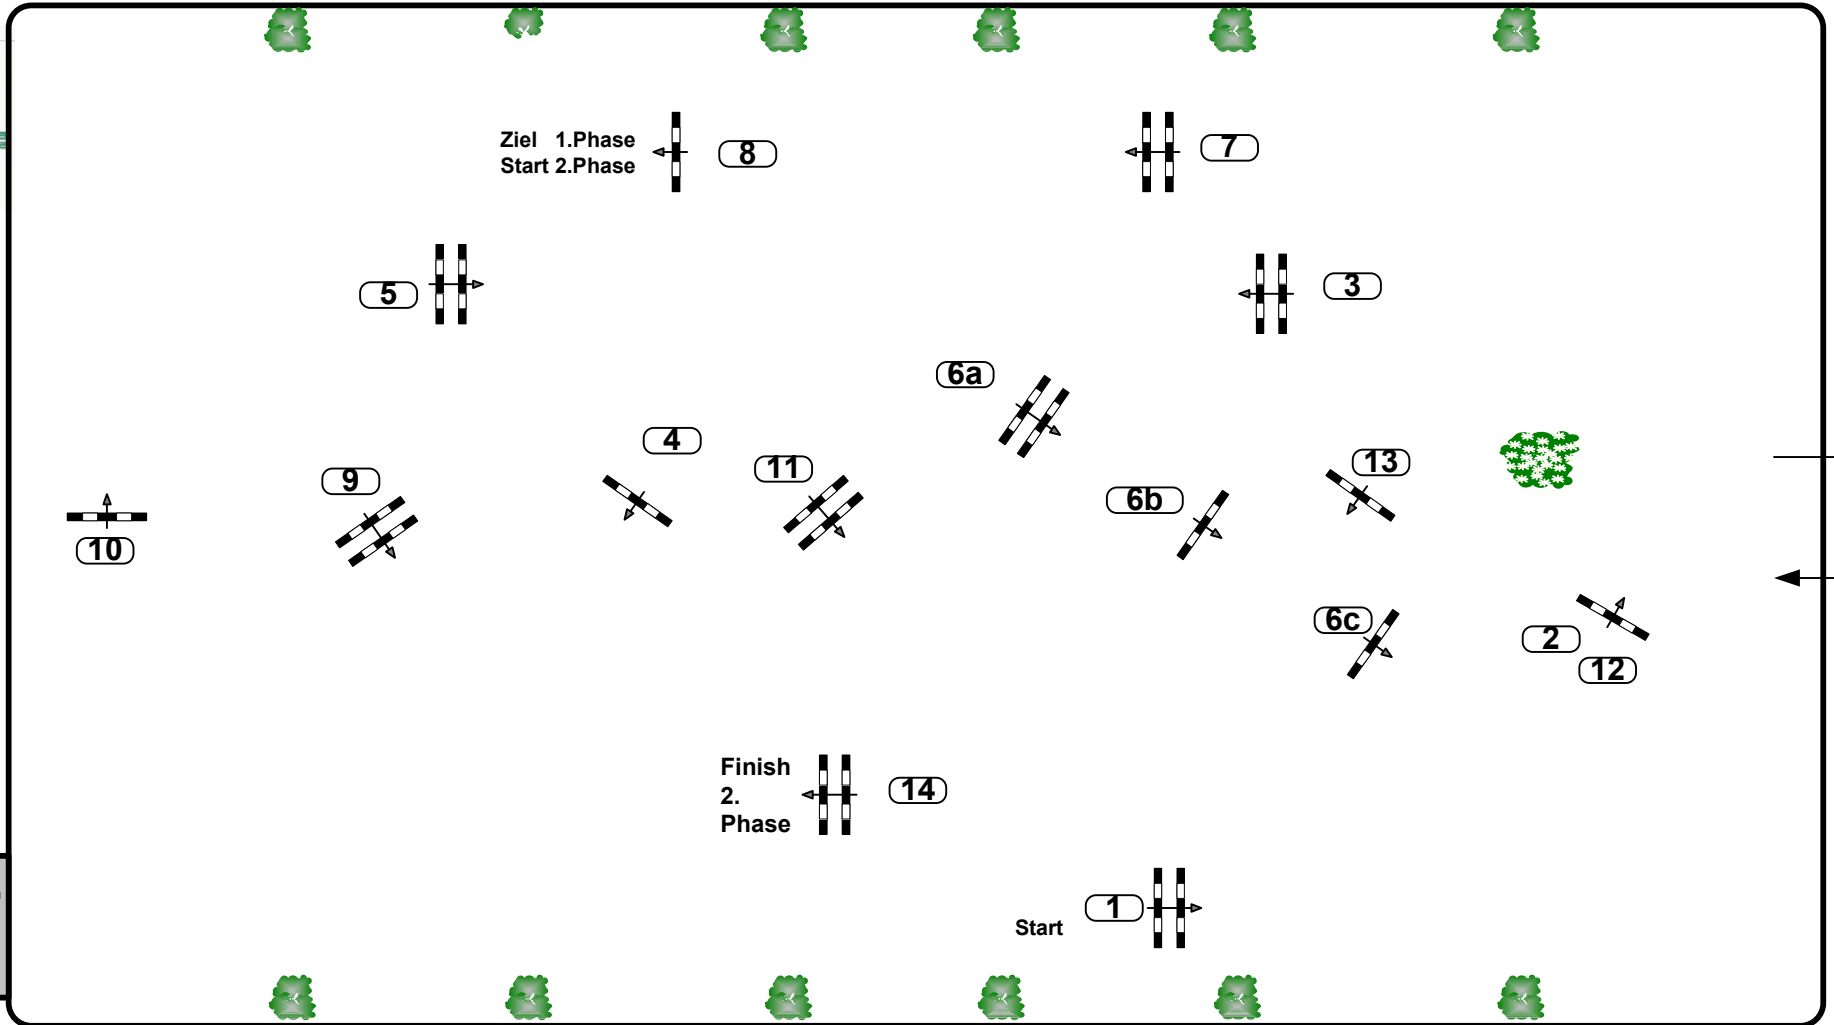

Pferdefestival Redefin 2009

Class No.: **10** Youngster Tour

Competition in two Phases

Sonntag, 3. Mai 2009

Start: 9:30

Table: A
National RG: 274.5.3
FEI RG / Art.
Height: 1,40 m

Speed: 350 m/min
Length: 350 m
Time allowed: 60 sec
Time limit: 120 sec

Obstacles: 8
Efforts: 9
Penalty sec:
Closed combination:

2nd Phase: 9 to 14
Length: 290 m
Time allowed: 50 sec
Time limit: 100 sec

2nd Jump-off:
Length: 0 m
Time allowed: 0 sec
Time limit: 0 sec

0 5 10 15 20 25 30 35 40 45 50 55 60 65 70 75 80 85 90 95