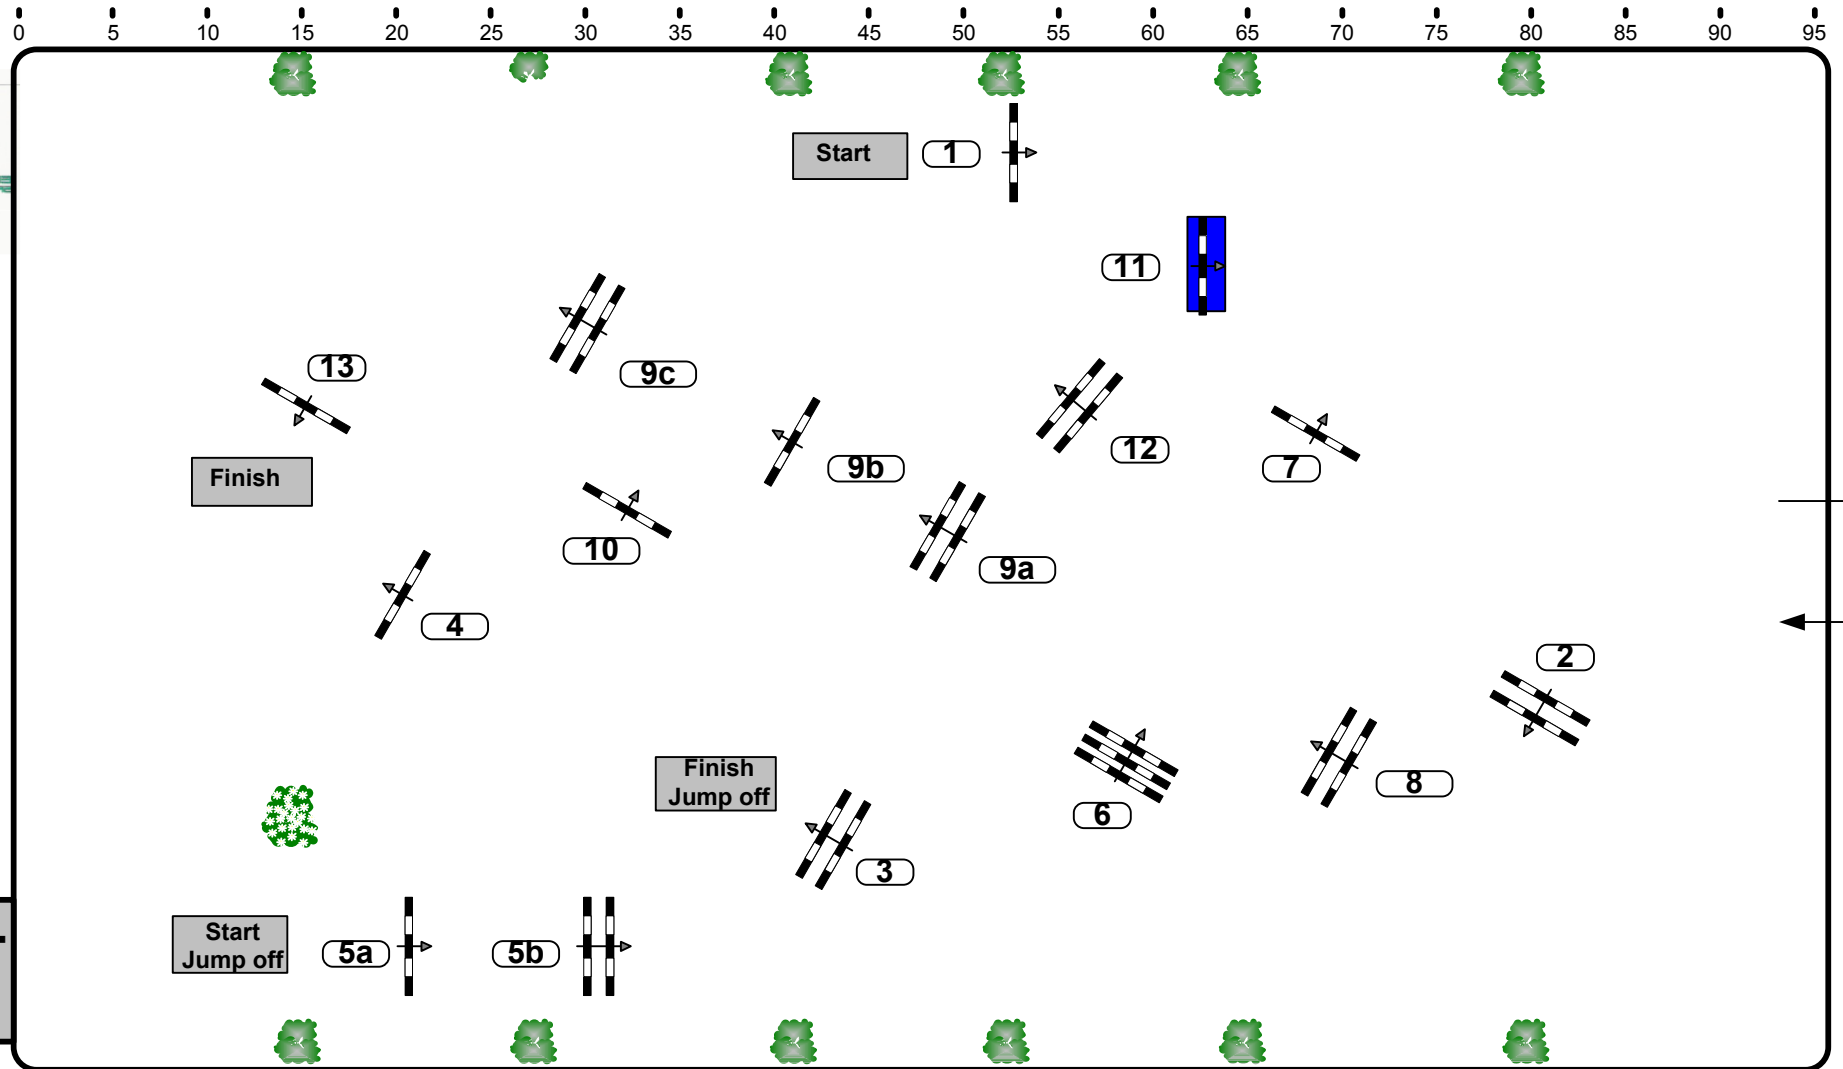

Pferdefestival Redefin 2009

Class No.: **11**

Lübzer Grand Prix

Competition with one jump-off

Sonntag, 3. Mai 2009

Start: 12:30

Table: A
National RG: 238.2.2
FEI RG / Art.
Height: 1,45 m

Speed: 400 m/min
Length: 570 m
Time allowed: 86 sec
Time limit: 172 sec

Obstacles: 13
Efforts: 16
Penalty sec:
Closed combination:

1st Jump-off: 5a,6,8,9b,9c,10,11,3
Length: 350 m
Time allowed: 53 sec
Time limit: 106 sec

2nd Jump-off:
Length: 0 m
Time allowed: 0 sec
Time limit: 0 sec