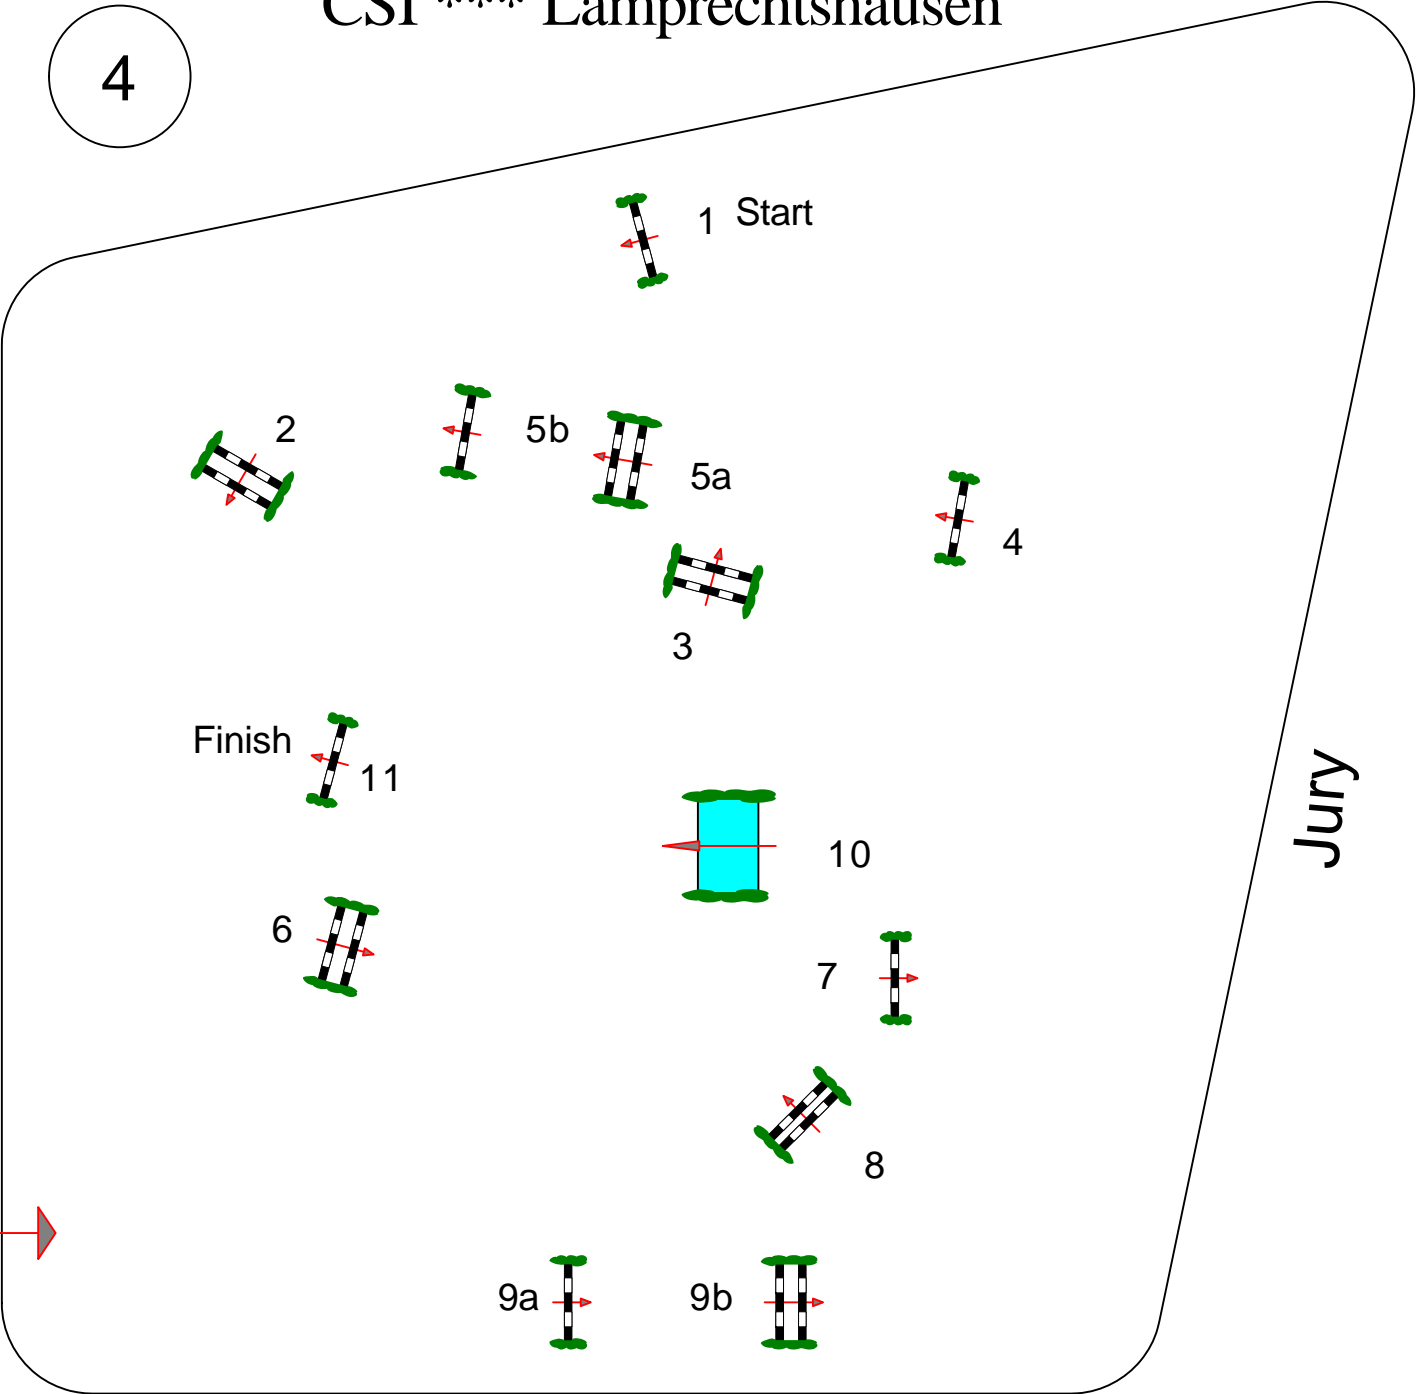

4

CSI *** Lamprechtshausen

Class No.: 4
EUROPEAN YOUNGSTER CUP OPENING
Competition against the clock
Donnerstag, 07. Mai 2009
Start: 19:00

Jury

Table: A
 FEI RG / Art. 238 / 2.1
 Height: 1,35 m
 Speed: 350 m/min
 Length: 430 m
 Time allowed: 74 sec
 Time limit: 148 sec

Obstacles: 11
 Efforts: 13
 Penalty sec
 Closed combination:

1st Jump-off:
 Length: 0 m
 Time allowed: 0 sec
 Time limit: 0 sec

Course Designer:
Christoph Georg Bödicker