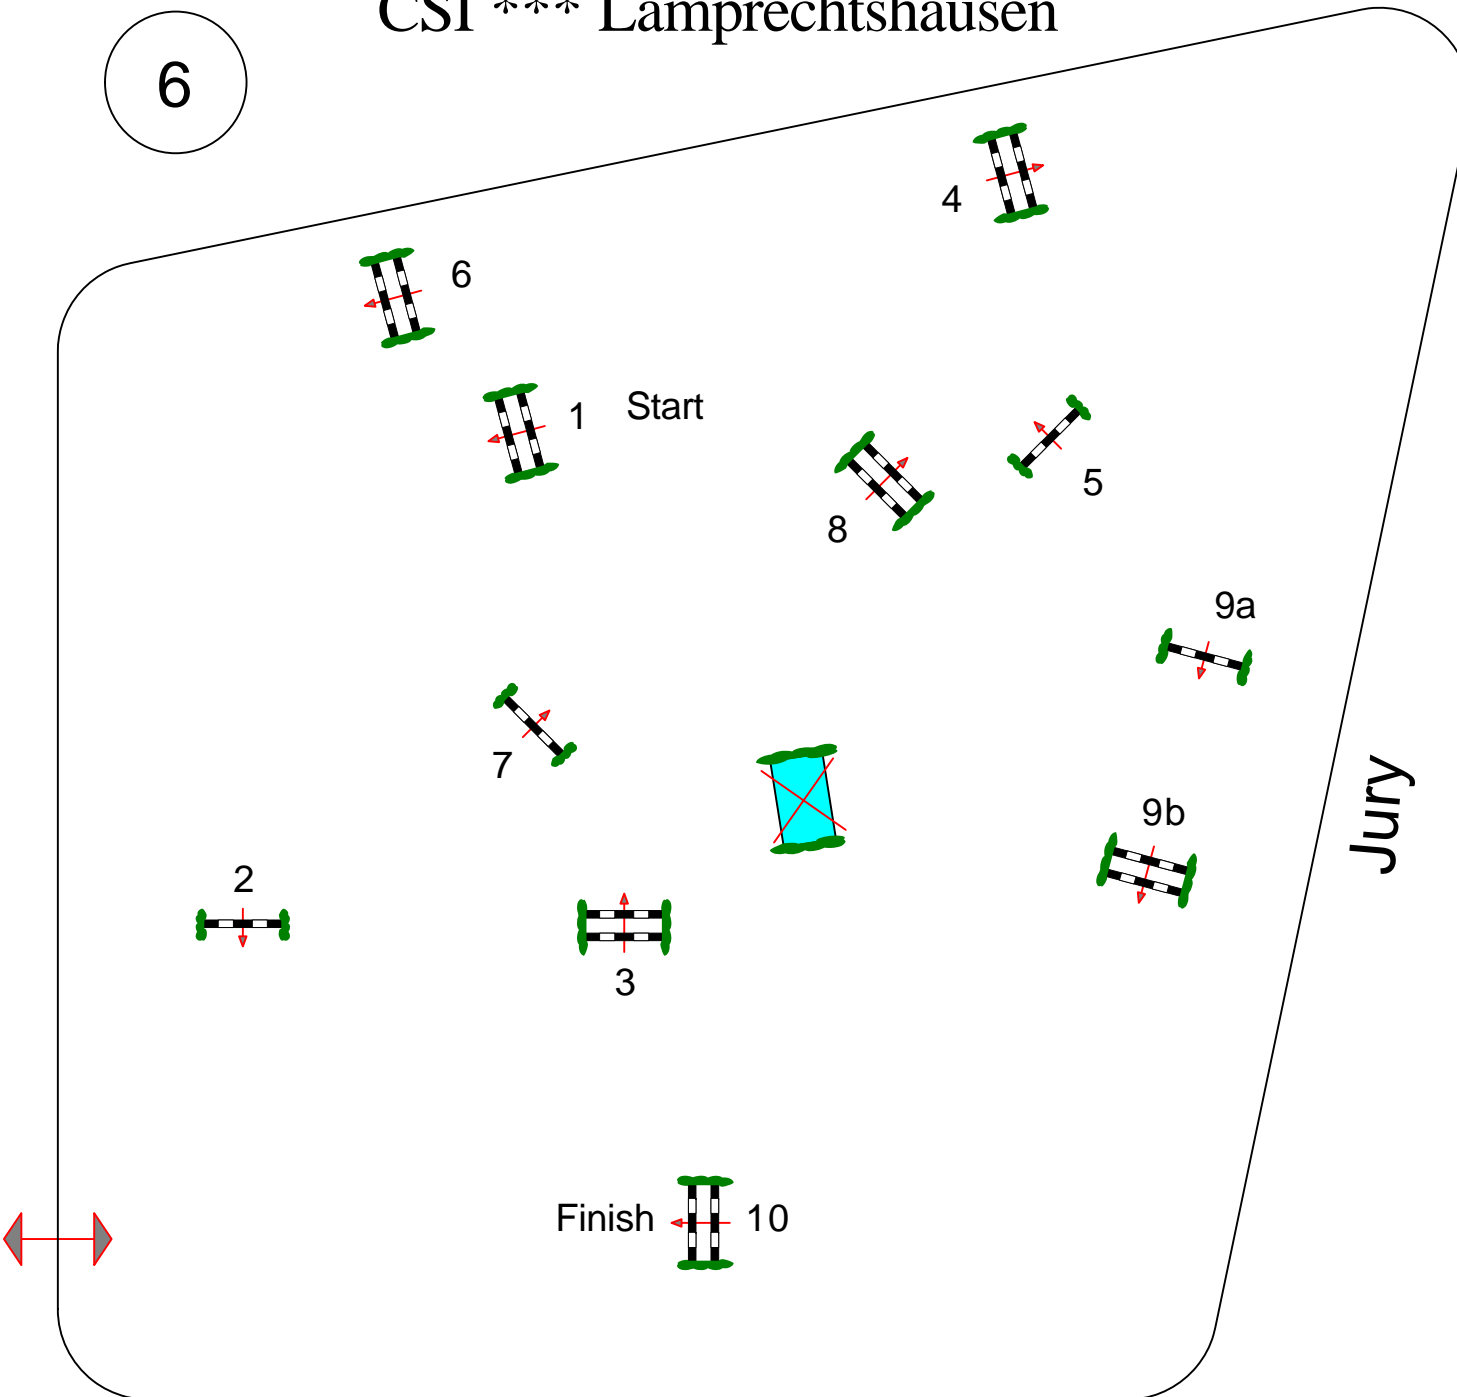

# CSI \*\*\* Lamprechtshausen

6

Class No.: 6

Junior Tour

Competition against the clock

Freitag, 08. Mai 2009

Start: 0:00

Table: A

FEI RG / Art. 238 / 2.1

Height: 1,25 m

Speed: 350 m/min

Length: 370 m

Time allowed: 64 sec

Time limit: 128 sec

Obstacles: 10

Efforts: 11

Penalty sec

Closed combination:

1st Jump-off:

Length: 0 m

Time allowed: 0 sec

Time limit: 0 sec

Course Designer:

Christoph Georg Bödicker