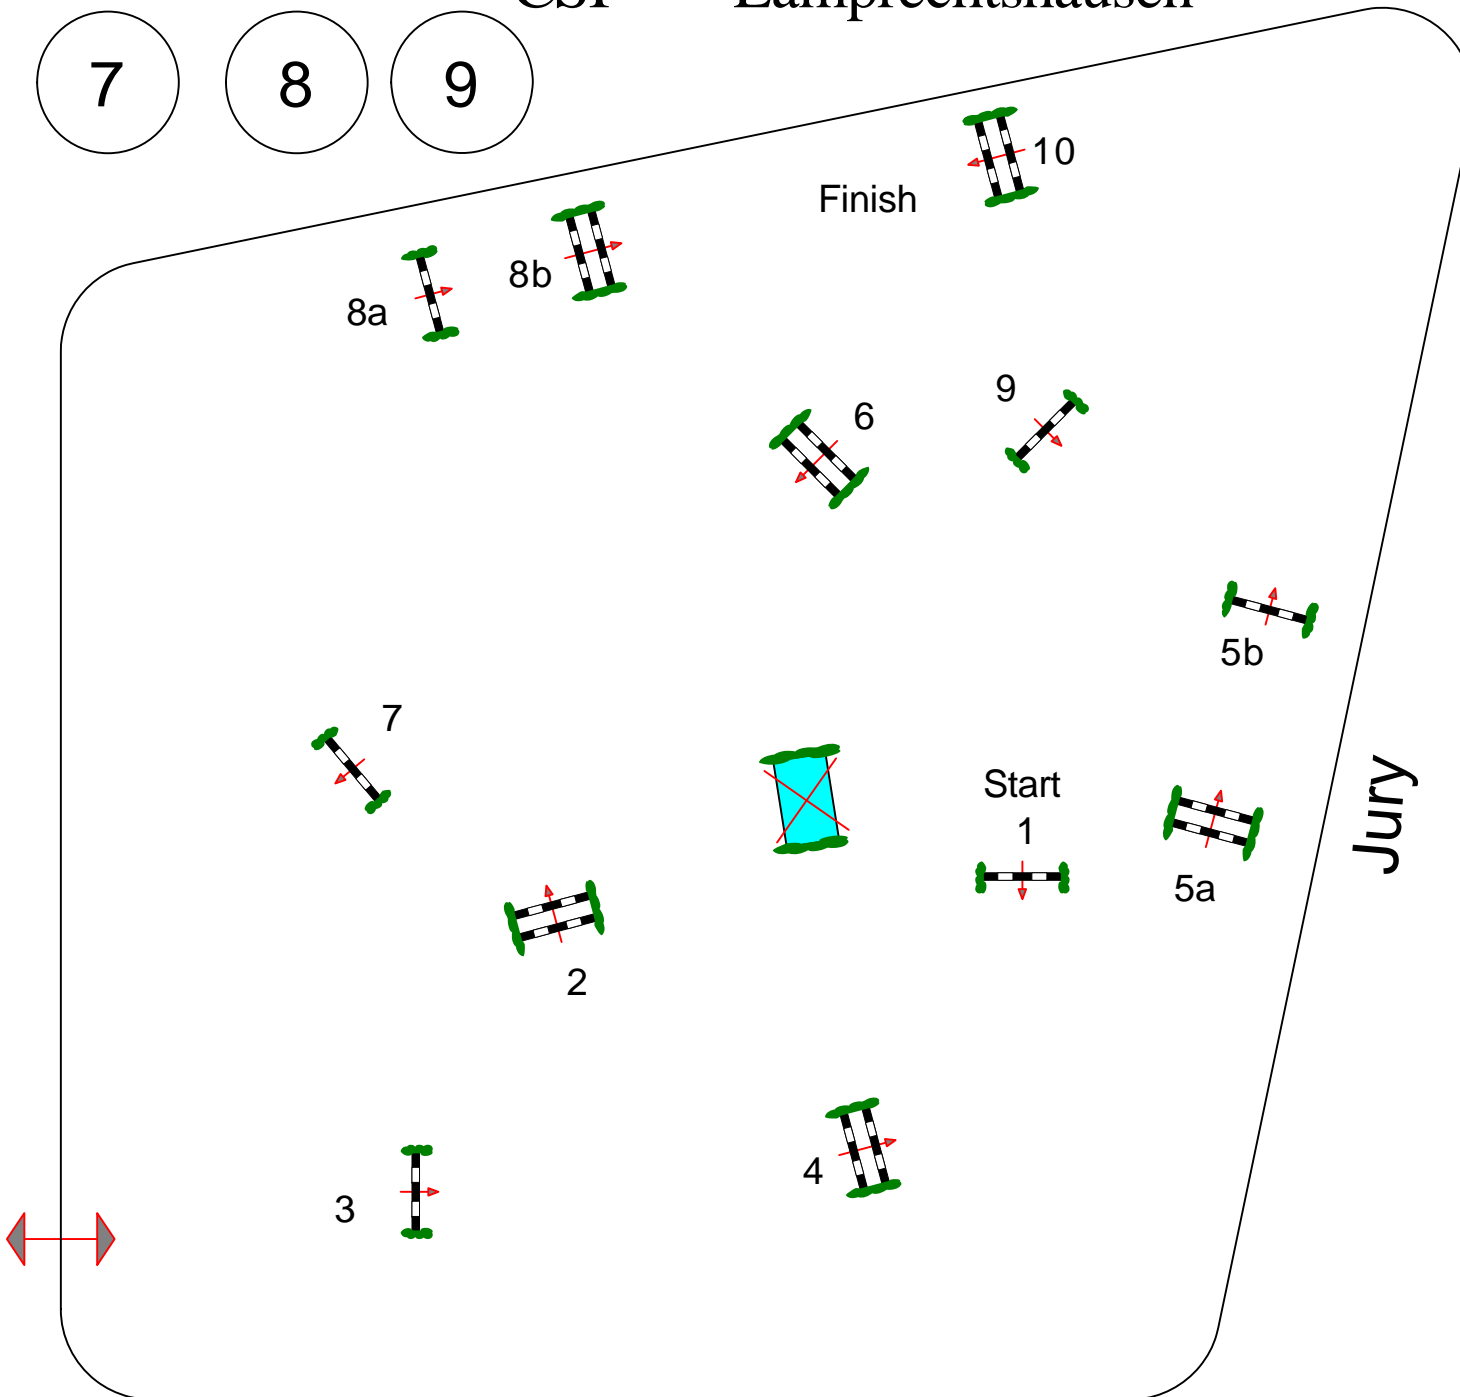

CSI *** Lamprechtshausen

7 8 9

Class No.: 7 - 8 - 9

Amateur Tour

Competition against the clock

Freitag, 08. Mai 2009

Start: 13:10

Table: A

FEI RG / Art. 238 / 2.1

Height: 1,15 / 1,25 / 1,35 m

Speed: 350 m/min

Length: 410 m

Time allowed: 71 sec

Time limit: 142 sec

Obstacles: 10

Efforts: 12

Penalty sec

Closed combination:

1st Jump-off:

Length: 0 m

Time allowed: 0 sec

Time limit: 0 sec

Course Designer:

Christoph Georg Bödicker