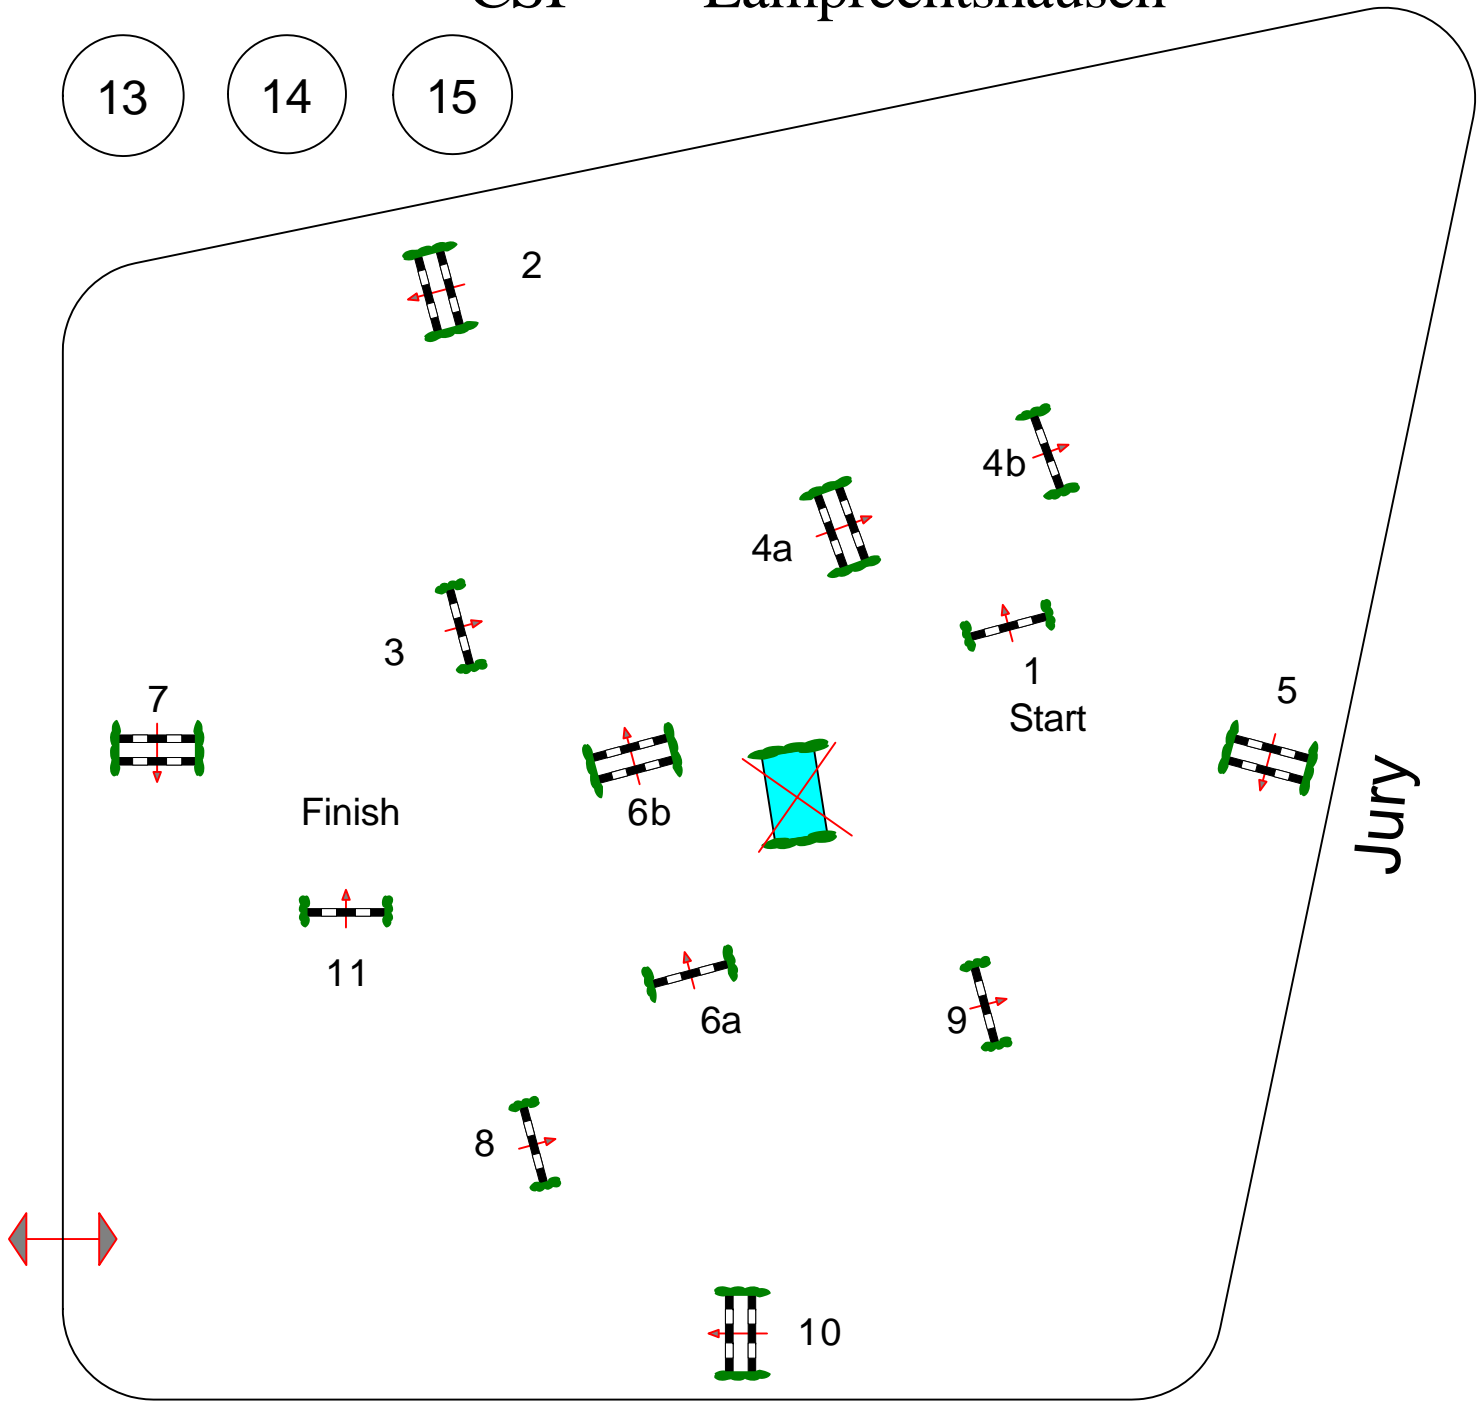

CSI *** Lamprechtshausen

13 14 15

Class No.: 13 - 14 - 15

Amateur Tour

Competition against the clock

Samstag, 09. Mai 2009

Start: 0:00

Table: A

FEI RG / Art. 238 / 2.1

Height: 1,15 / 1,25 / 1,40 m

Speed: 350 m/min

Length: 420 m

Time allowed: 72 sec

Time limit: 144 sec

Obstacles: 11

Efforts: 13

Penalty sec

Closed combination:

1st Jump-off:

Length: 0 m

Time allowed: 0 sec

Time limit: 0 sec

Course Designer:

Christoph Georg Bödicker