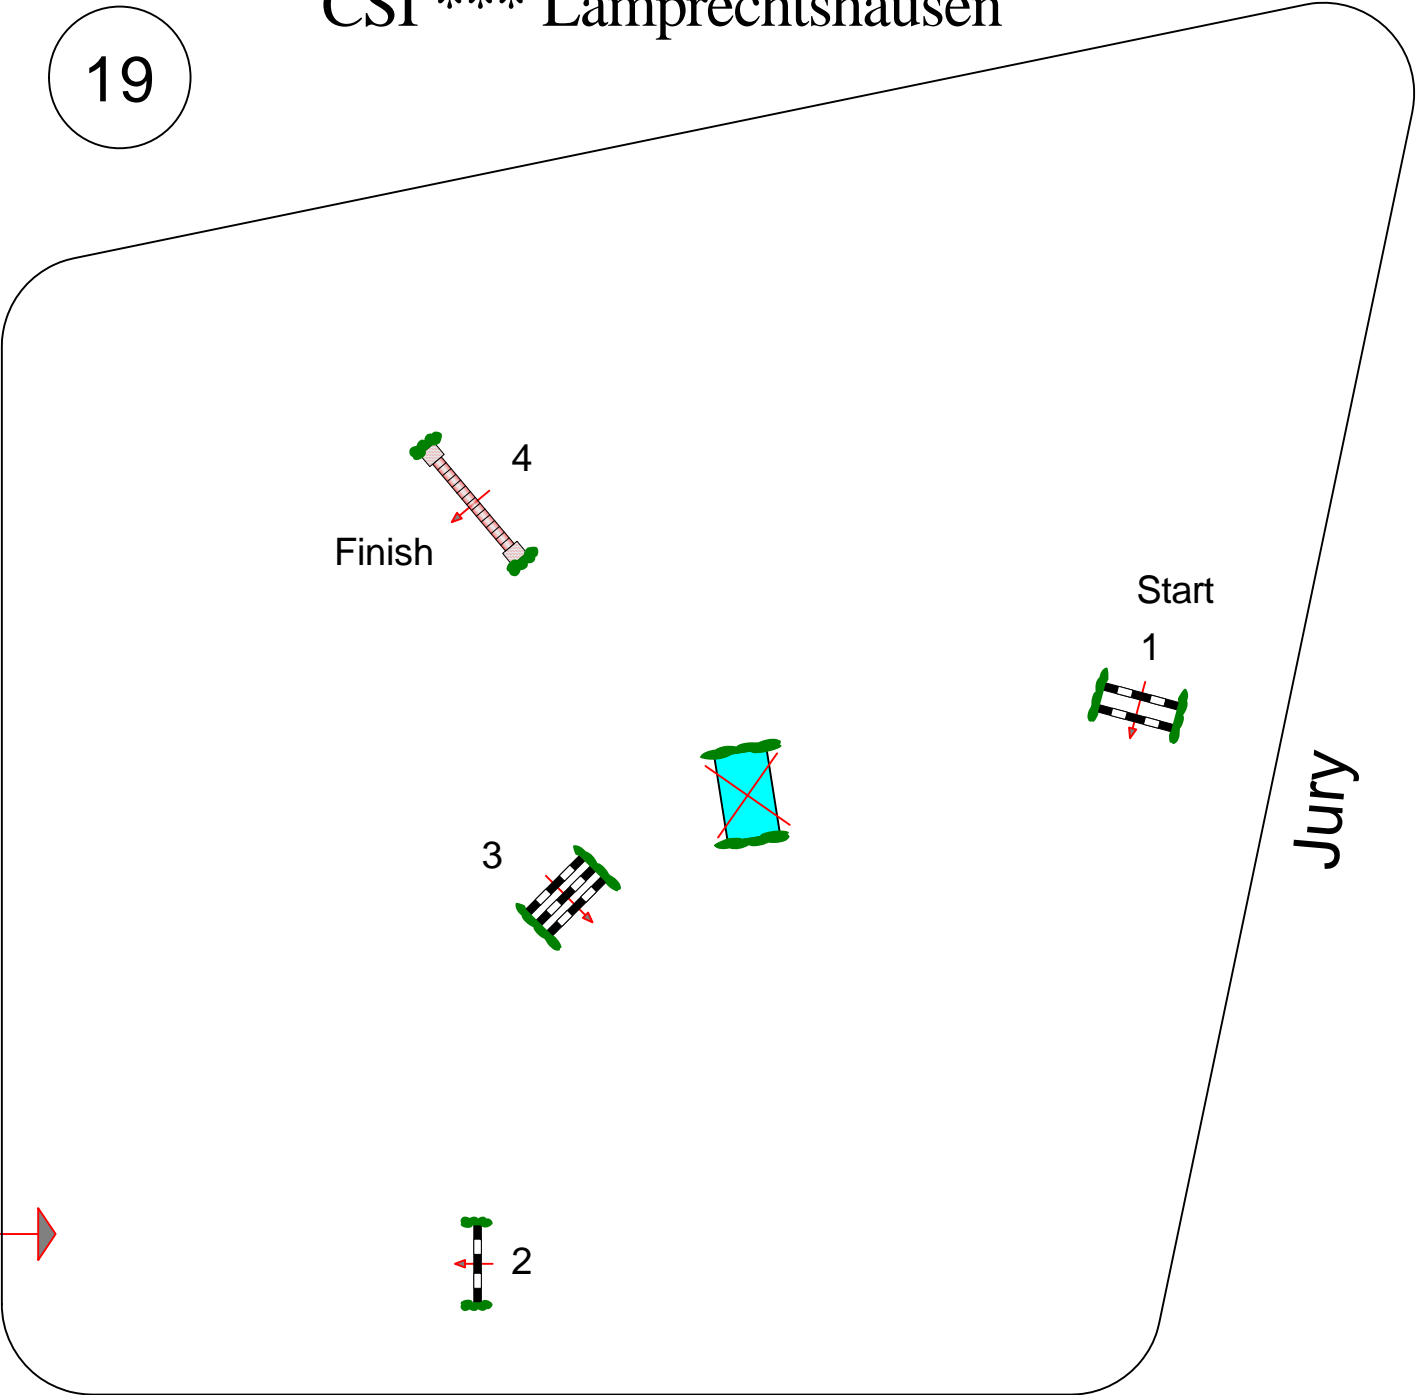

19

CSI *** Lamprechtshausen

Class No.: 19
AMADEUS HIGH FLY TOUR
Puissance Competition
Samstag, 09. Mai 2009
Start: 21:30

Table: A
 FEI RG / Art. 262.2
 Height: m
 Speed: 350 m/min
 Length: 0 m
 Time allowed: 0 sec
 Time limit: 0 sec
 Obstacles: 4
 Efforts: 4
 Penalty sec
 Closed combination:
 1st Jump-off:
3 - 4
 Length: 0 m
 Time allowed: 0 sec
 Time limit: 0 sec

Course Designer:
Christoph Georg Bödicker