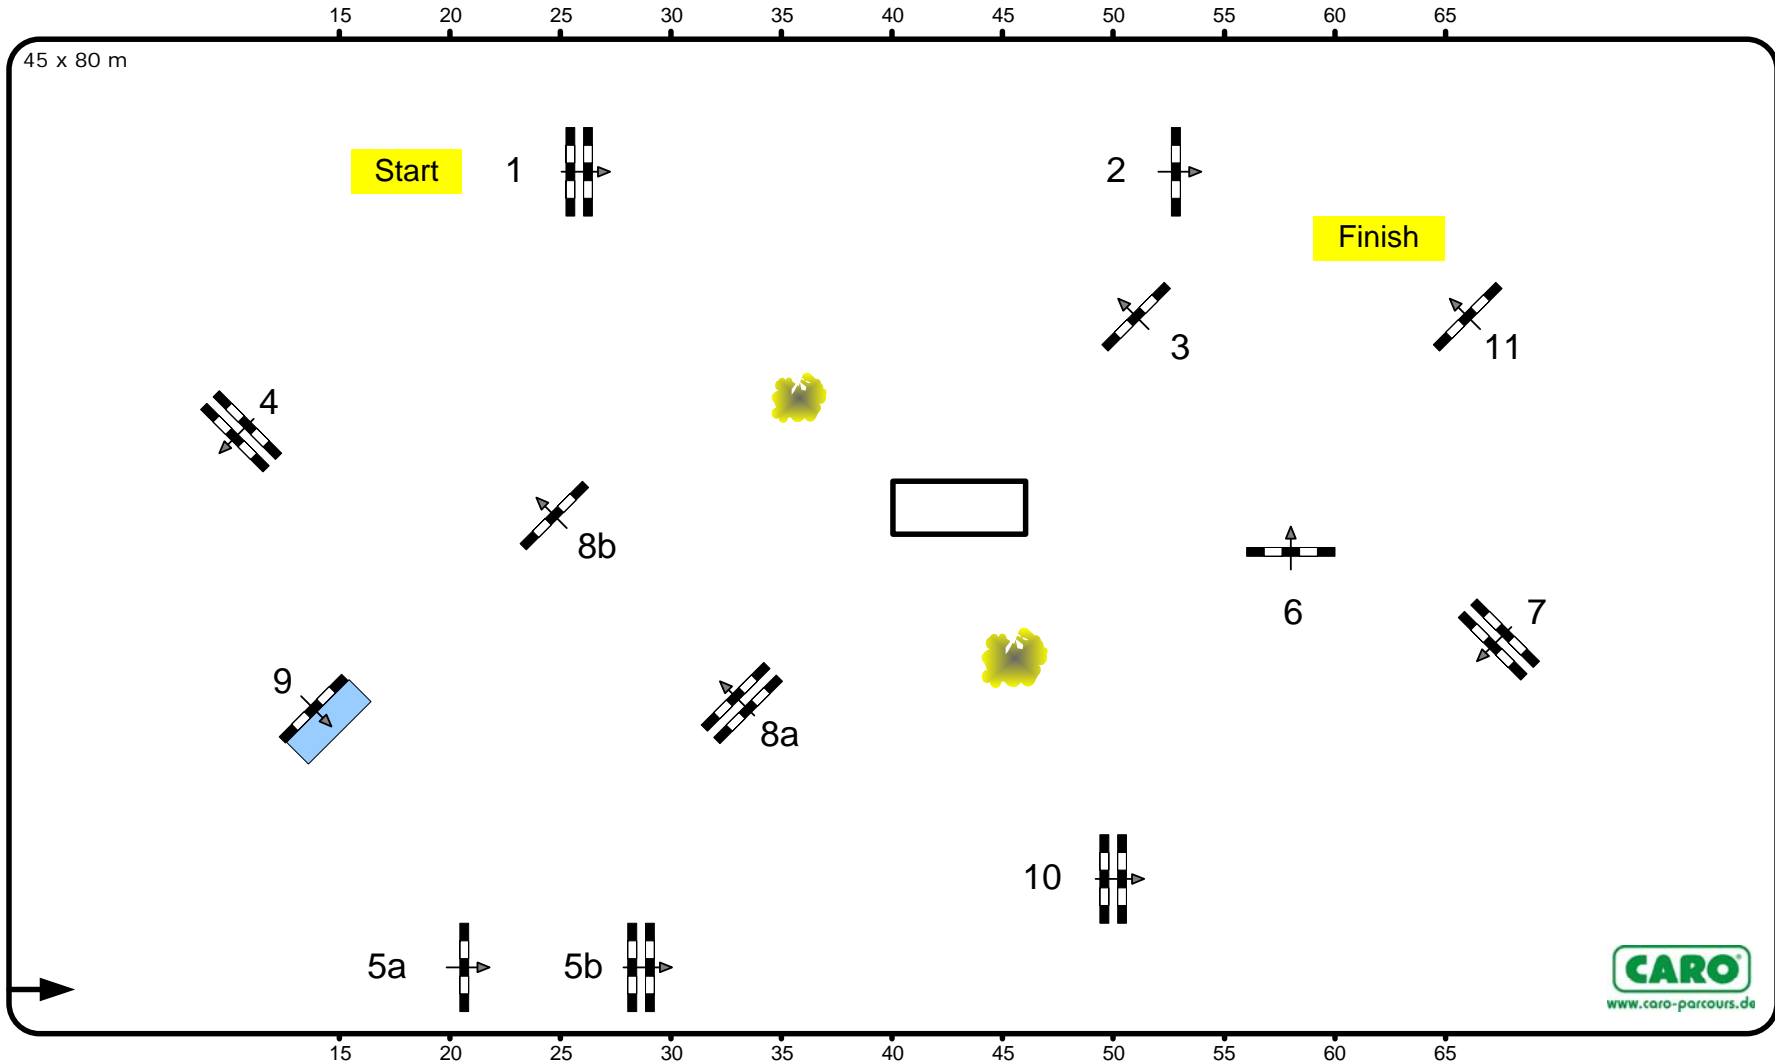

# CSI5\* Valencia - Global Champions Tour

**Class No.: 9**

**TROFEO IBERIA**

**Competition against the clock**

Table: A  
National RG:  
FEI RG / Art. 238.2.1  
Height: 1,40 m

Speed: 350 m/min  
Length: 430 m  
Time allowed: 74 sec  
Time limit: 148 sec

Obstacles: 11  
Efforts: 13  
Penalty sec:  
Closed combination:

Frank Rothenberger (GER)  
Javier Trenor (ESP)