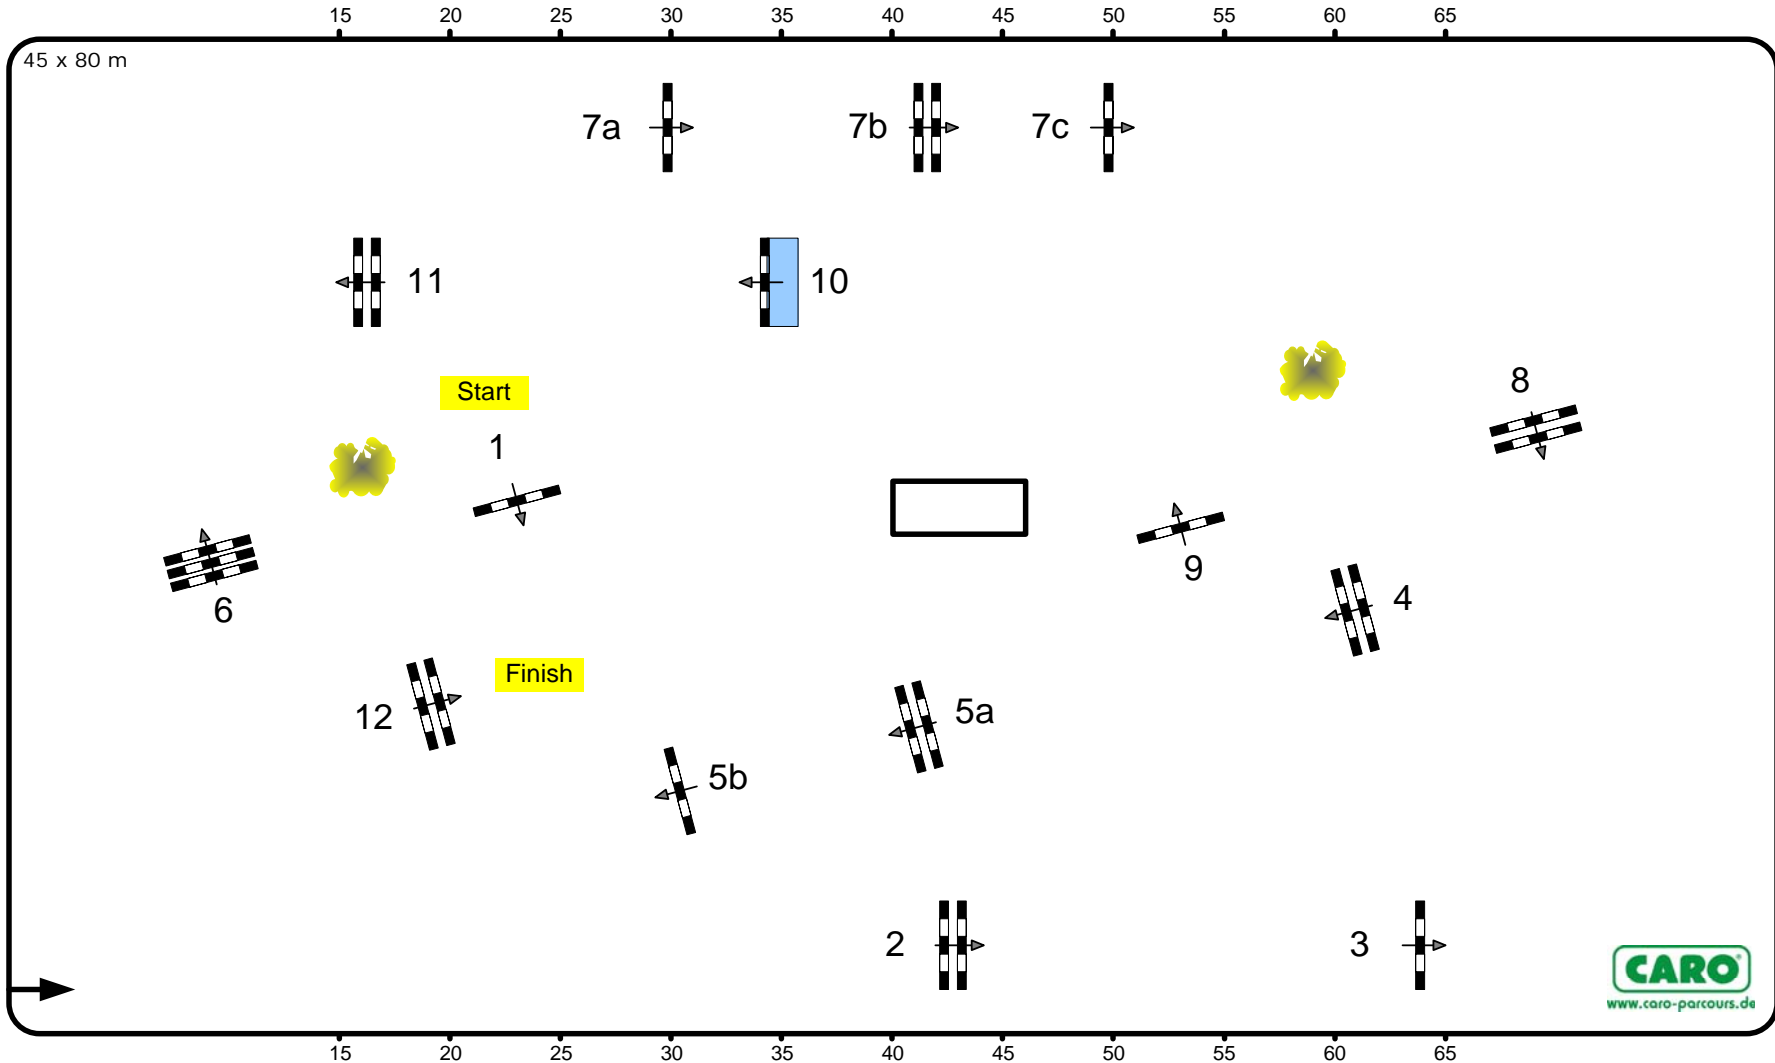

**Class No.: 15**

**TROFEO MASSIMO DUTTI**

**Competition with one jump-off**

Table: A  
National RG:  
FEI RG / Art. 238.2.2  
Height: 1,50 m

Speed: 350 m/min  
Length: 370 m  
Time allowed: 64 sec  
Time limit: 128 sec

Obstacles: 12  
Efforts: 15  
Penalty sec:  
Closed combination:

Jump-Off: **1-2-5a-7ab-8-9-11**  
Length: 240 m  
Time allowed: 42 sec  
Time limit: 84 sec

Frank Rothenberger (GER)  
Javier Trenor (ESP)