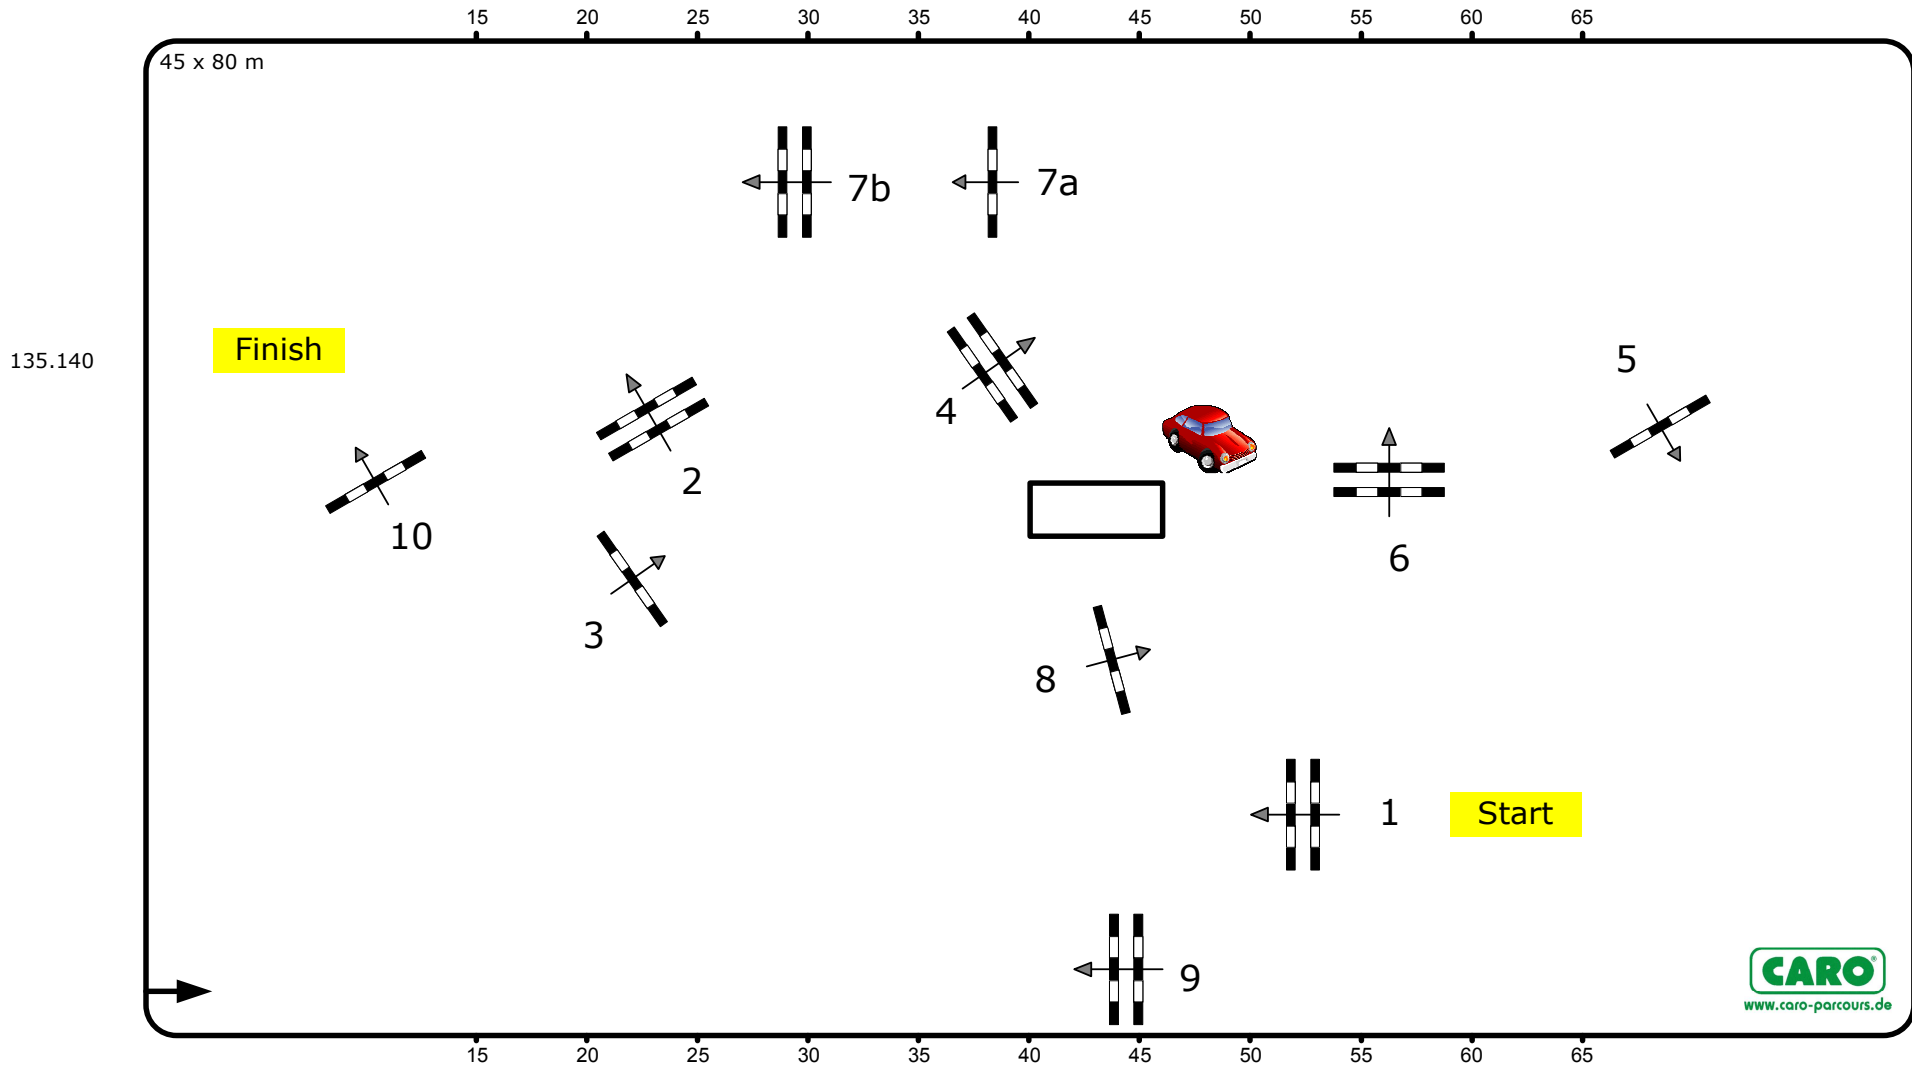

Class No.: 6

TROFEO MERCEDES BENZ

Speed and Handiness

Table: C
National RG:
FEI RG / Art. 239 & 263
Height: 1,15 m

Time limit: 120 sec

Obstacles: 10
Efforts: 11
Penalty sec: 4
Closed combination:

Frank Rothenberger (GER)
Javier Trenor (ESP)