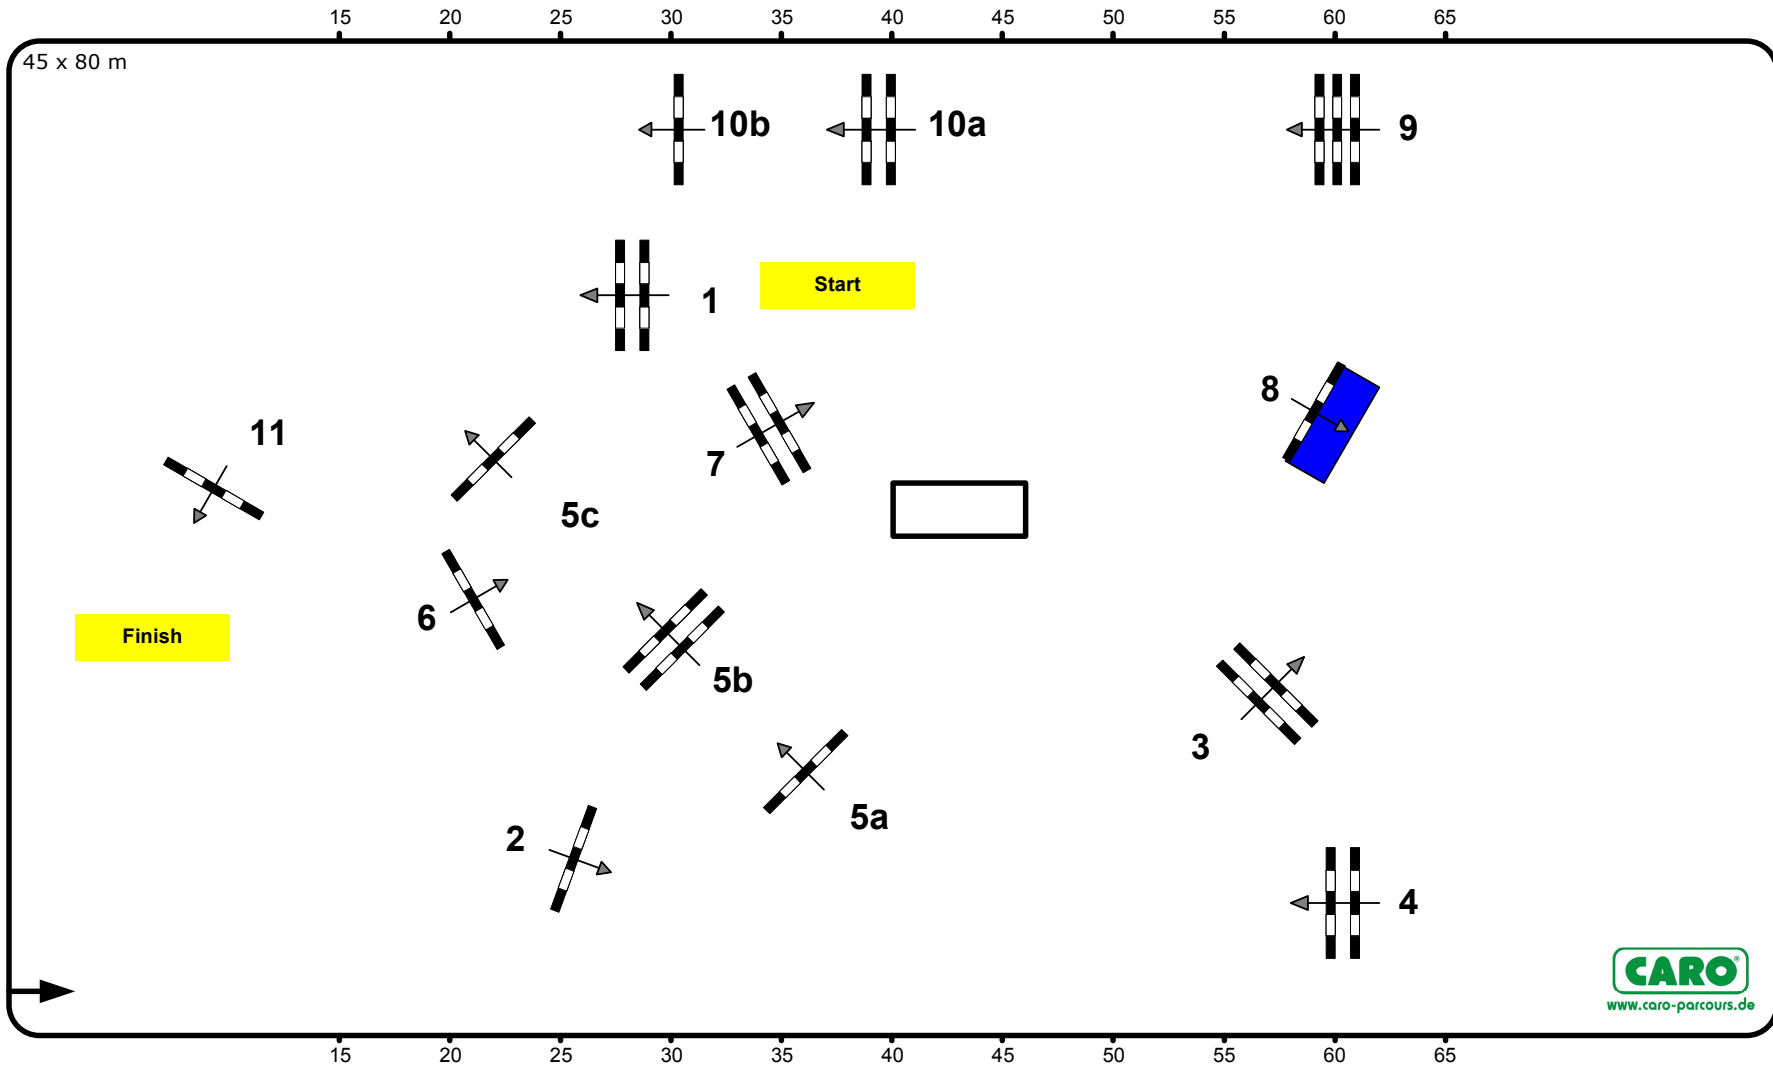

**Class No.: 14**

**GRAN PREMIO DE VALENCIA**

**Competition with one jump-off**

Table: A  
National RG:  
FEI RG / Art. 238.2.2  
Height: 1,45 m

Speed: 350 m/min  
Length: 430 m  
Time allowed: 74 sec  
Time limit: 148 sec

Obstacles: 11  
Efforts: 14  
Penalty sec:  
Closed combination:

1st Jump-off: 2,3,4,5bc,6,8 & 10a  
Length: 280 m  
Time allowed: 48 sec  
Time limit: 96 sec

Frank Rothenberger (GER)  
Javier Trenor (ESP)