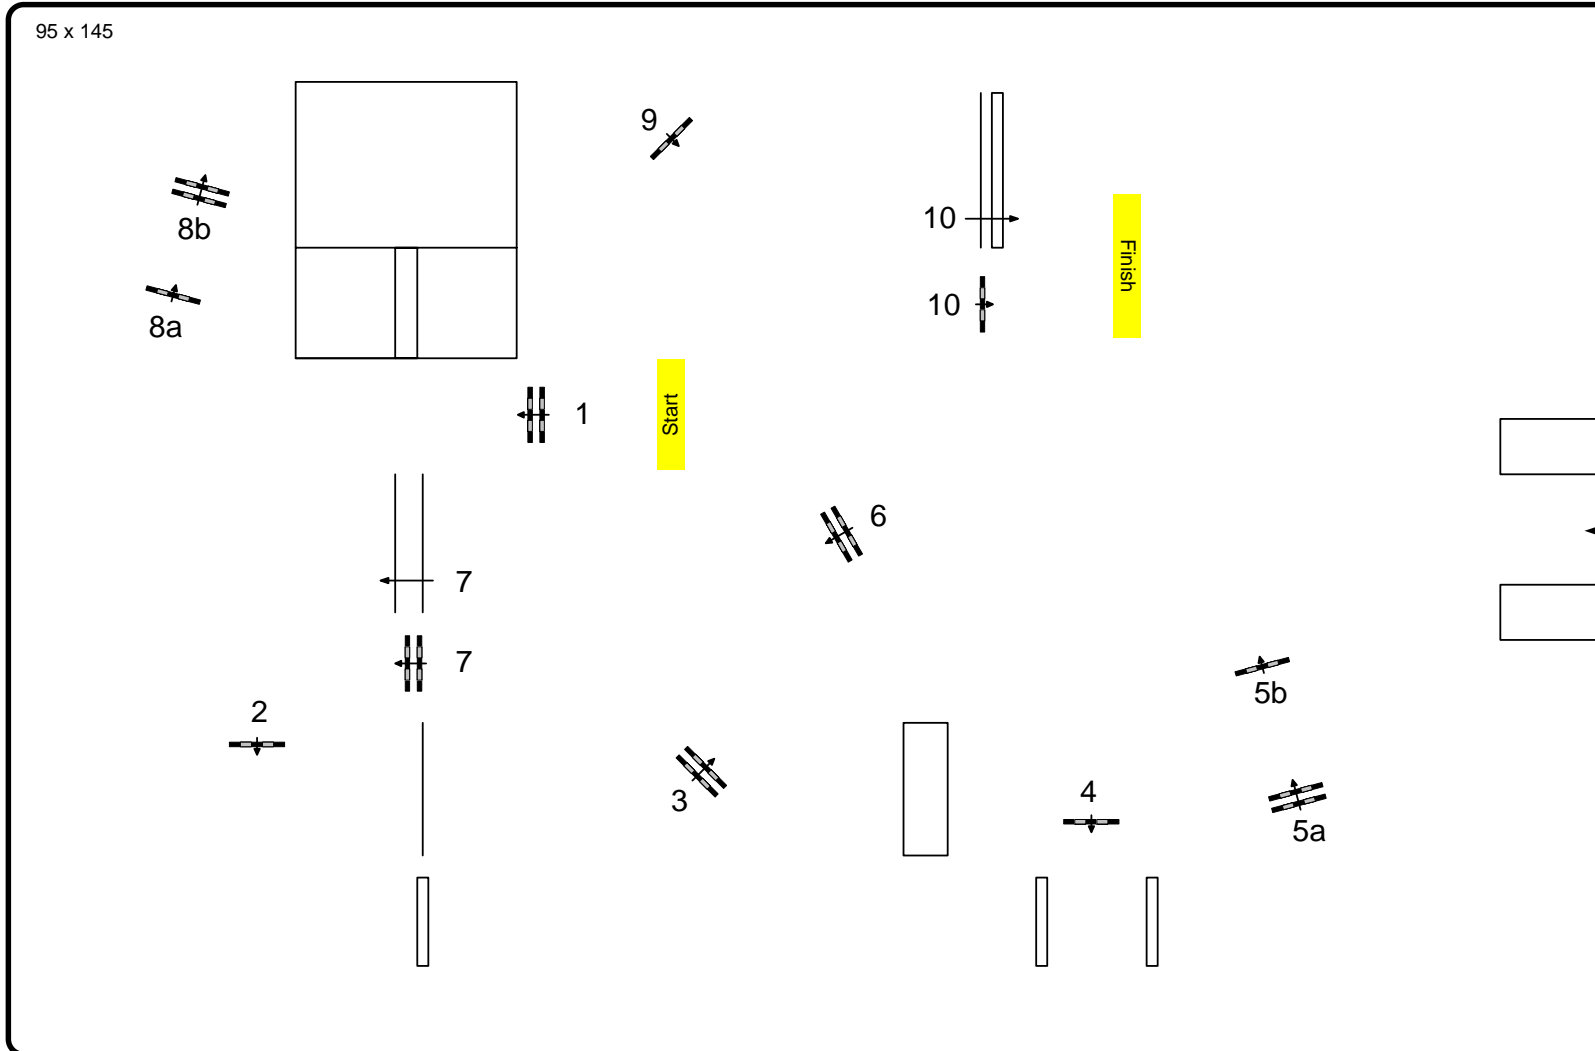

German Jumping Derby Hamburg 2009

CSI 5* / CSI 4* / CSI Amateurs

Class: 1 Opening Competition

Competition against the clock

Table:	A
FEI RG / Art.:	238.2.1
Height in cm:	140
Speed in mtr/min:	350
Length in mtr.:	450
TA in sec:	78
TL in sec:	156
Obstacles:	10
Efforts:	12
Closed Obstacle:	0
Penalty sec:	0

Jump-Off:

0

Length in mtr.:	0
TA in sec:	0
TL in sec:	0