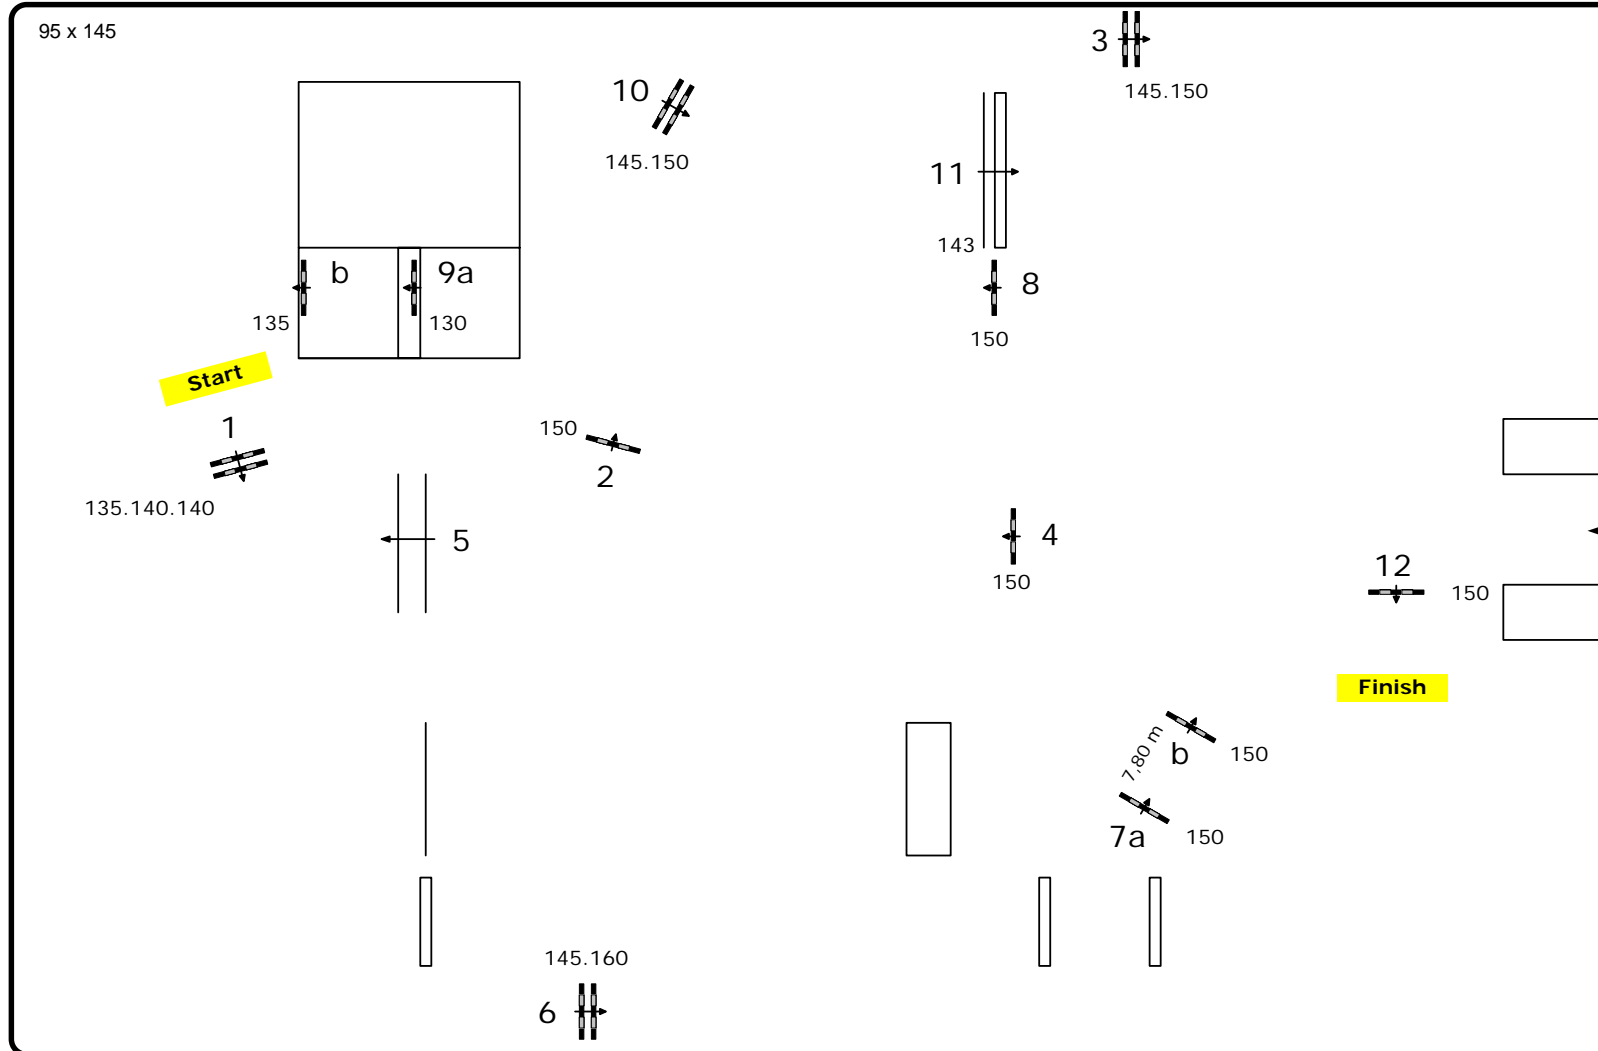

# German Jumping Derby Hamburg 2009

CSI 5\* / CSI 4\* / CSI Amateurs

Class: 2 1st Qualification Derby

Competition against the clock

Table:	A
FEI RG / Art.:	238.2.1
Height in cm:	145
Speed in mtr/min:	350
Length in mtr.:	680
TA in sec:	117
TL in sec:	234
Obstacles:	12
Efforts:	14
Closed Obstacle:	9ab
Penalty sec:	0

Jump-Off:

0

Length in mtr.:	0
TA in sec:	0
TL in sec:	0