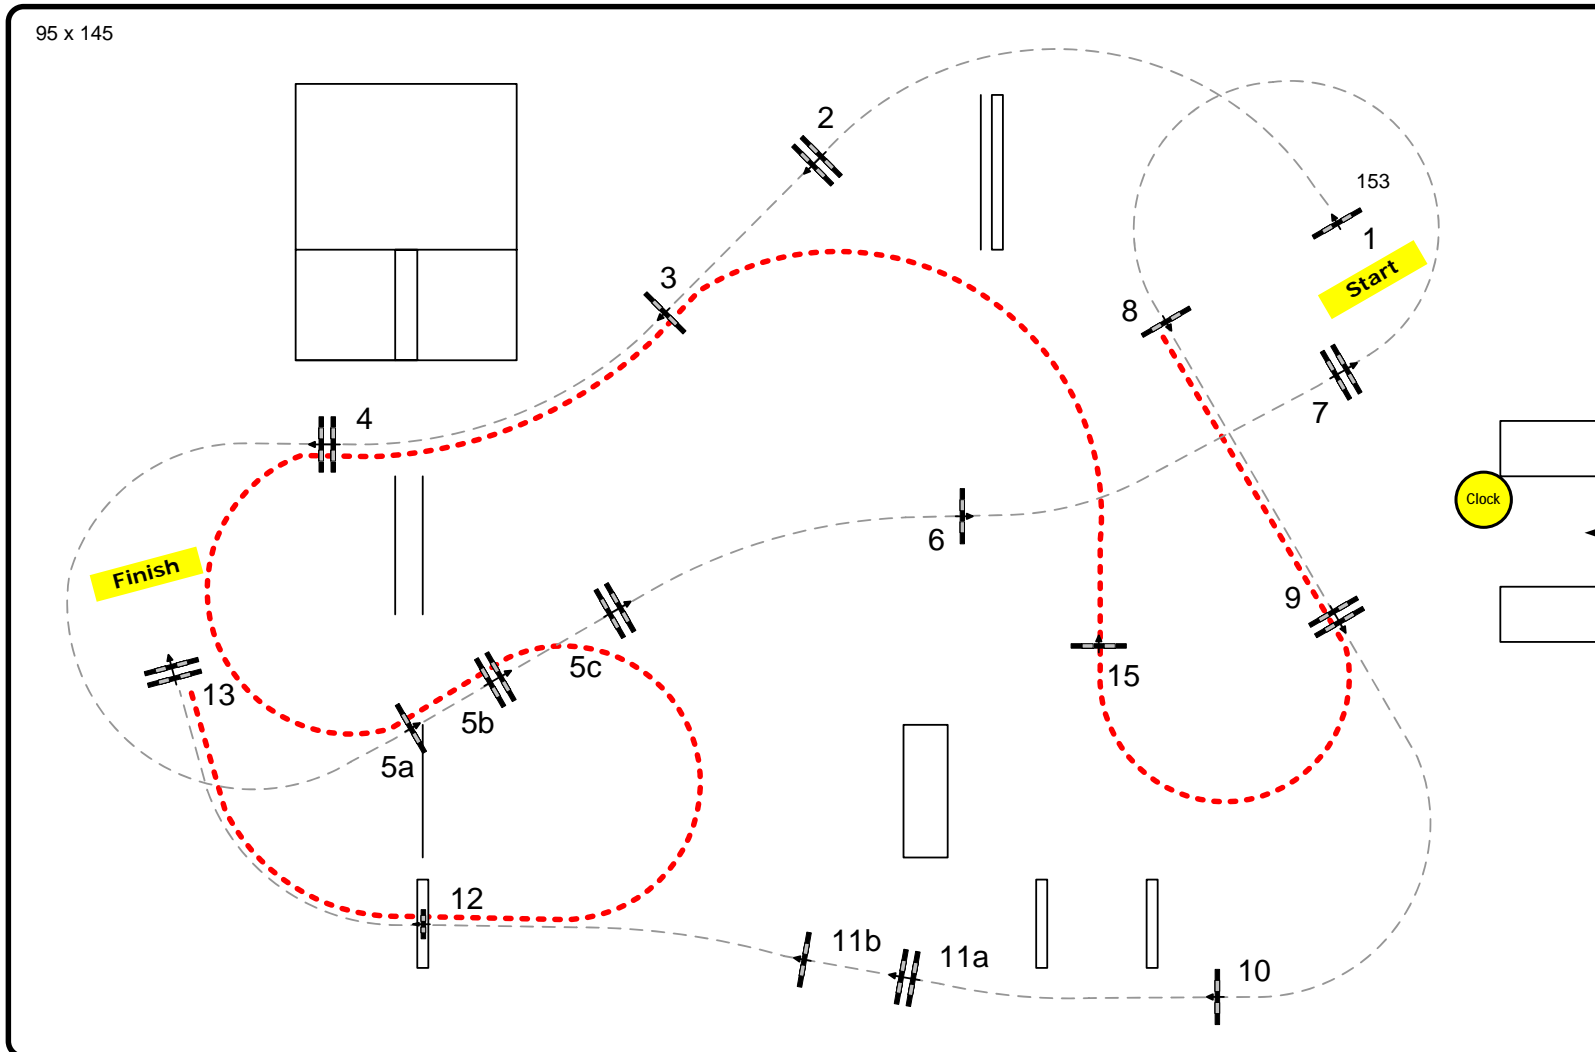

German Jumping Derby Hamburg 2009

CSI 5* / CSI 4* / CSI Amateurs

Class: 3 Mercedes Benz Championat von Hamburg

Competition with Jump-Off

Table:	A
FEI RG / Art.:	238.2.2
Height in cm:	155
Speed in mtr/min:	375
Length in mtr.:	540
TA in sec:	87
TL in sec:	174
Obstacles:	13
Efforts:	16
Closed Obstacle:	0
Penalty sec:	0

Jump-Off:

8-9-15-3-4-5ab-12-13

Length in mtr.:	340
TA in sec:	55
TL in sec:	110