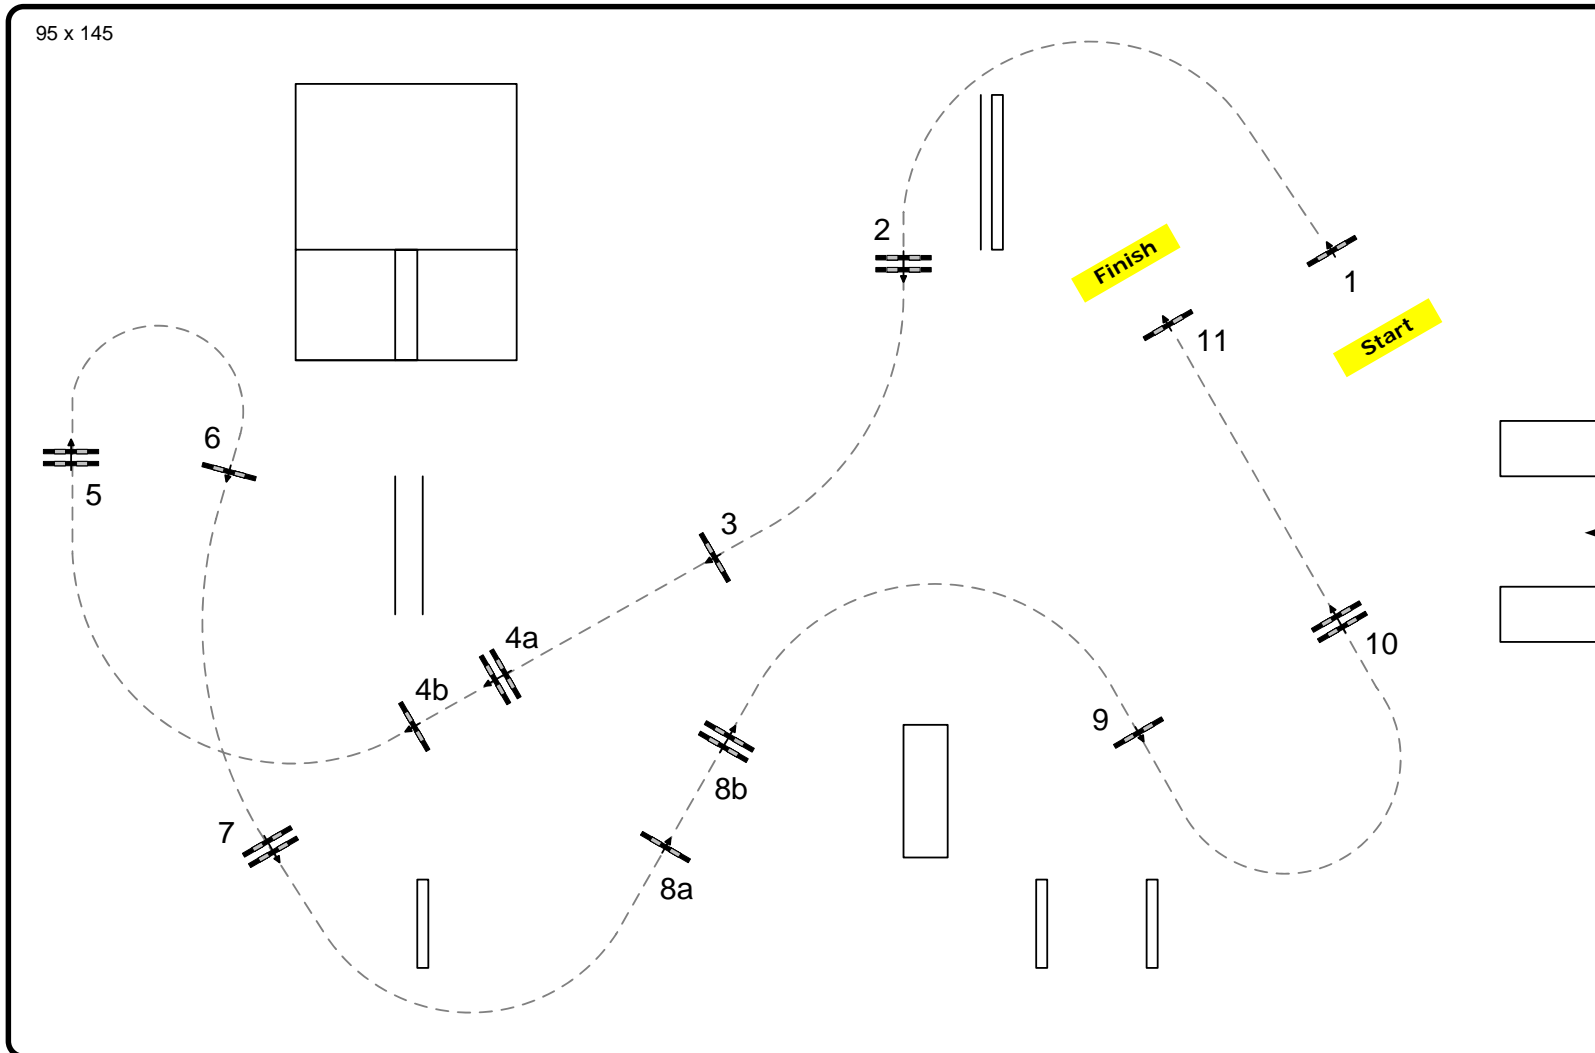

# German Jumping Derby Hamburg 2009

CSI 5\* / CSI 4\* / CSI Amateurs

Class: 9 Youngster Tour

Competition against the clock

Table:	A
FEI RG / Art.:	238.2.1
Height in cm:	140
Speed in mtr/min:	350
Length in mtr.:	430
TA in sec:	74
TL in sec:	148
Obstacles:	11
Efforts:	13