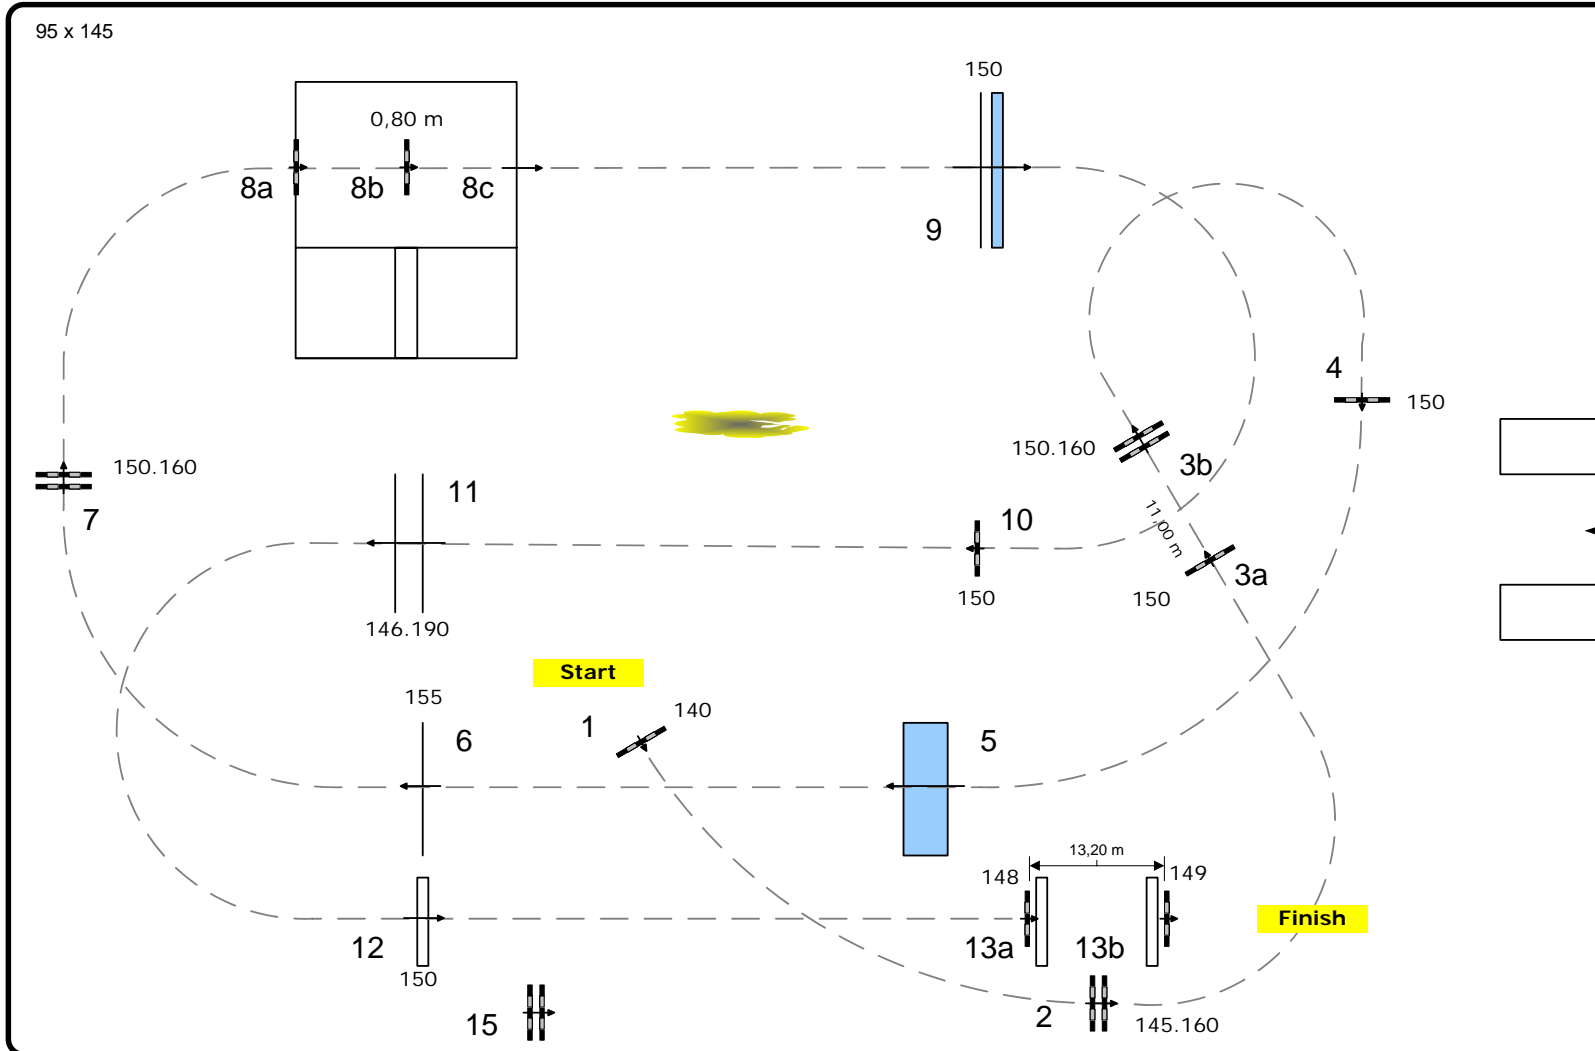

German Jumping Derby Hamburg 2009

CSI 5* / CSI 4* / CSI Amateurs

Class: 4 2nd Qualification Derby

Competition against the clock

Table:	A
FEI RG / Art.:	238.2.1
Height in cm:	150
Speed in mtr/min:	350
Length in mtr.:	720
TA in sec:	124
TL in sec:	248
Obstacles:	13
Efforts:	17
Closed Obstacle:	8abc
Penalty sec:	0

Jump-Off:

Length in mtr.:	0
TA in sec:	0
TL in sec:	0