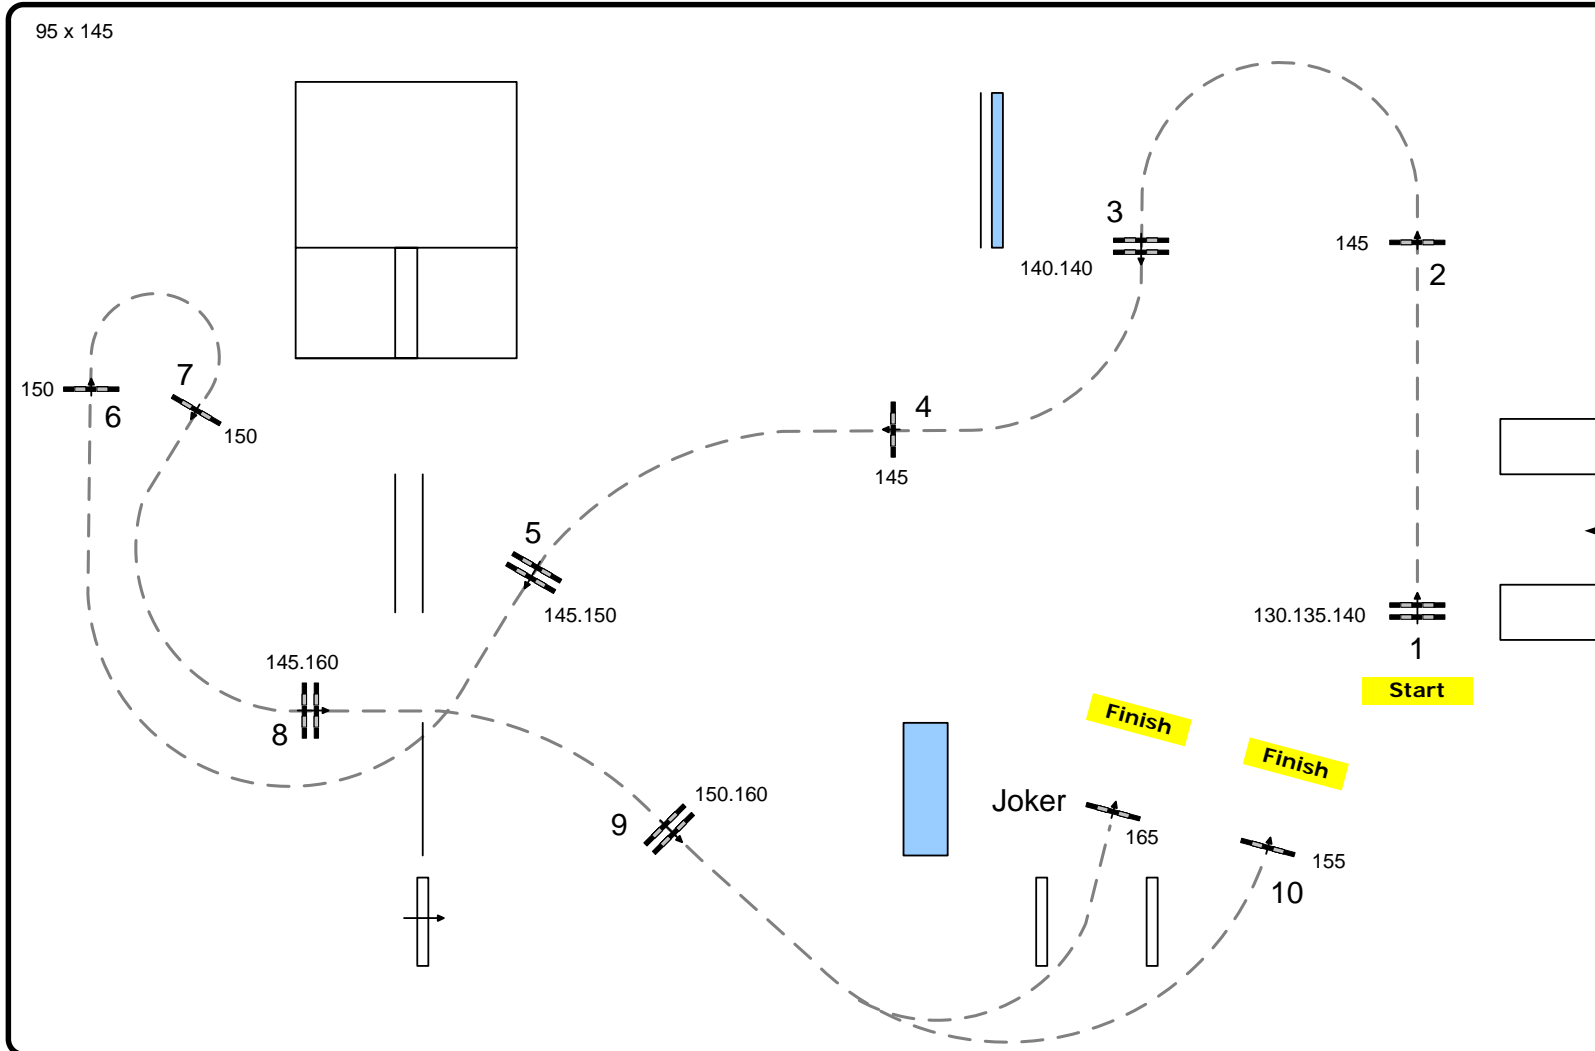

German Jumping Derby Hamburg 2009

CSI 5* / CSI 4* / CSI Amateurs

Class: 5 International Competition

Accumulator Competition against the clock with one joker

Table:	A
FEI RG / Art.:	269
Height in cm:	150
Speed in mtr/min:	350
Length in mtr.:	370
TA in sec:	64
TL in sec:	128
Obstacles:	10
Efforts:	10
Closed Obstacle:	-
Penalty sec:	-

Jump-Off:	
Length in mtr.:	0
TA in sec:	0
TL in sec:	0