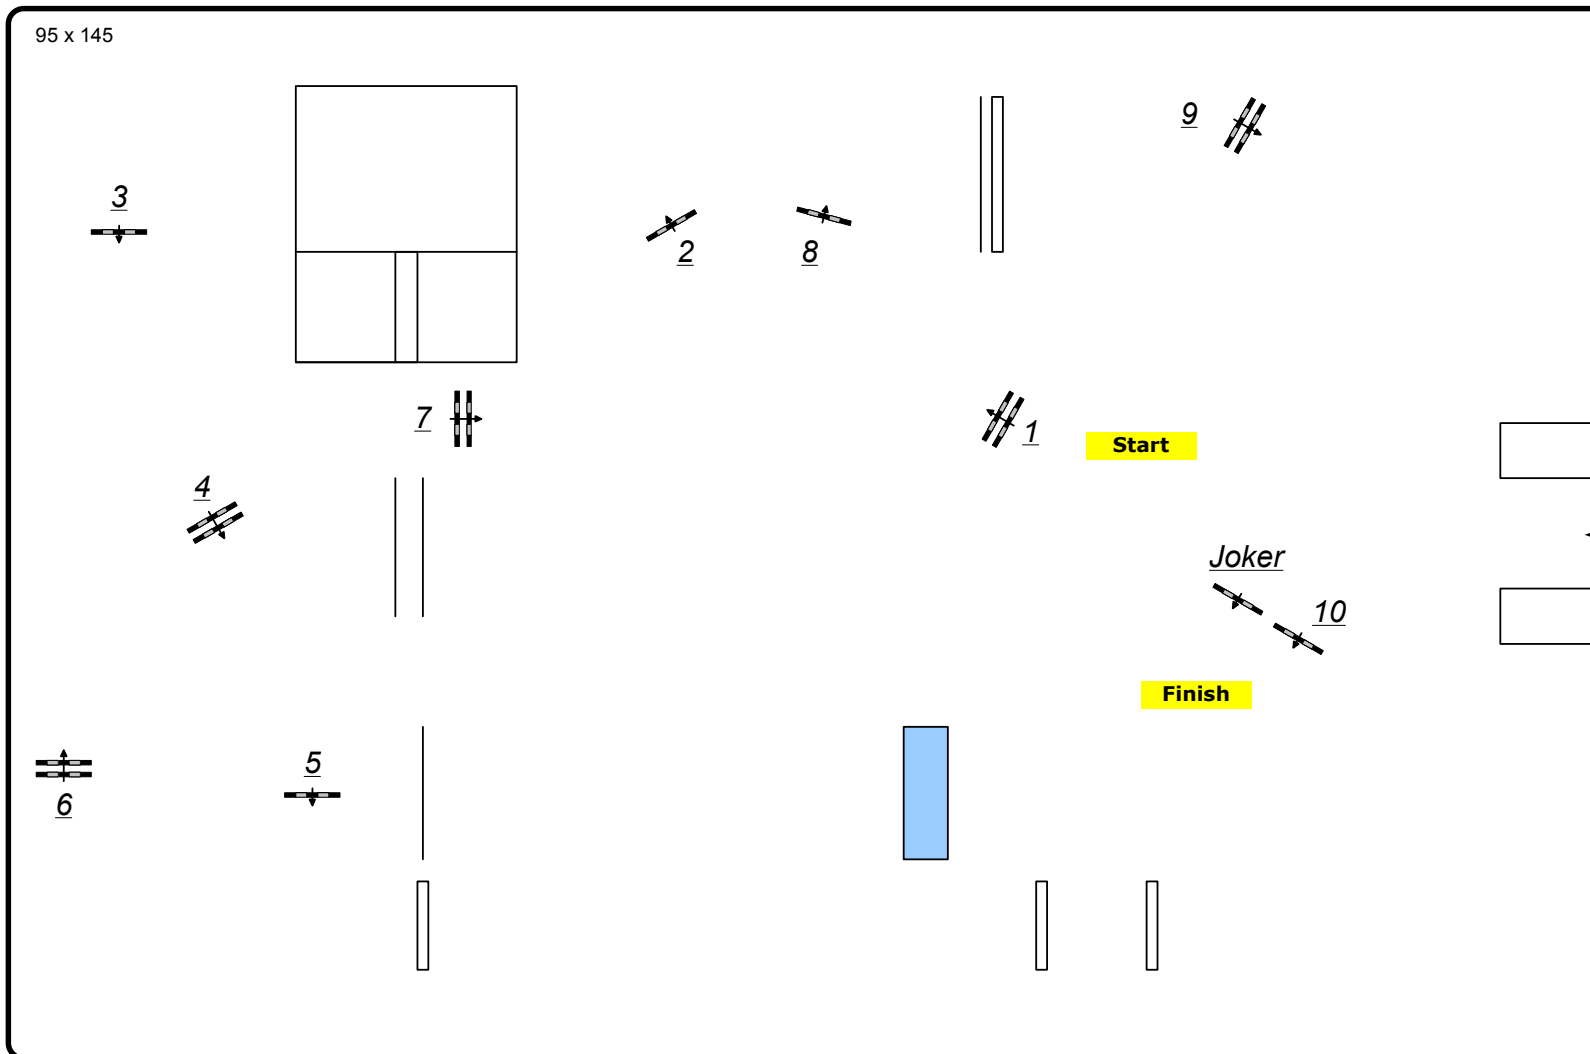

# German Jumping Derby Hamburg 2009

CSI 5\* / CSI 4\* / CSI Amateurs

Class: 13/16

SML Tour

Accumulator Competiton against the glock with one Joker

Table:	A
FEI RG / Art.:	269
Height in cm:	0
Speed in mtr/min:	350
Length in mtr.:	400
TA in sec:	69
TL in sec:	138
Obstacles:	10
Efforts:	10
Closed Obstacle:	0
Penalty sec:	0

Jump-Off:	
Length in mtr.:	0
TA in sec:	0
TL in sec:	0